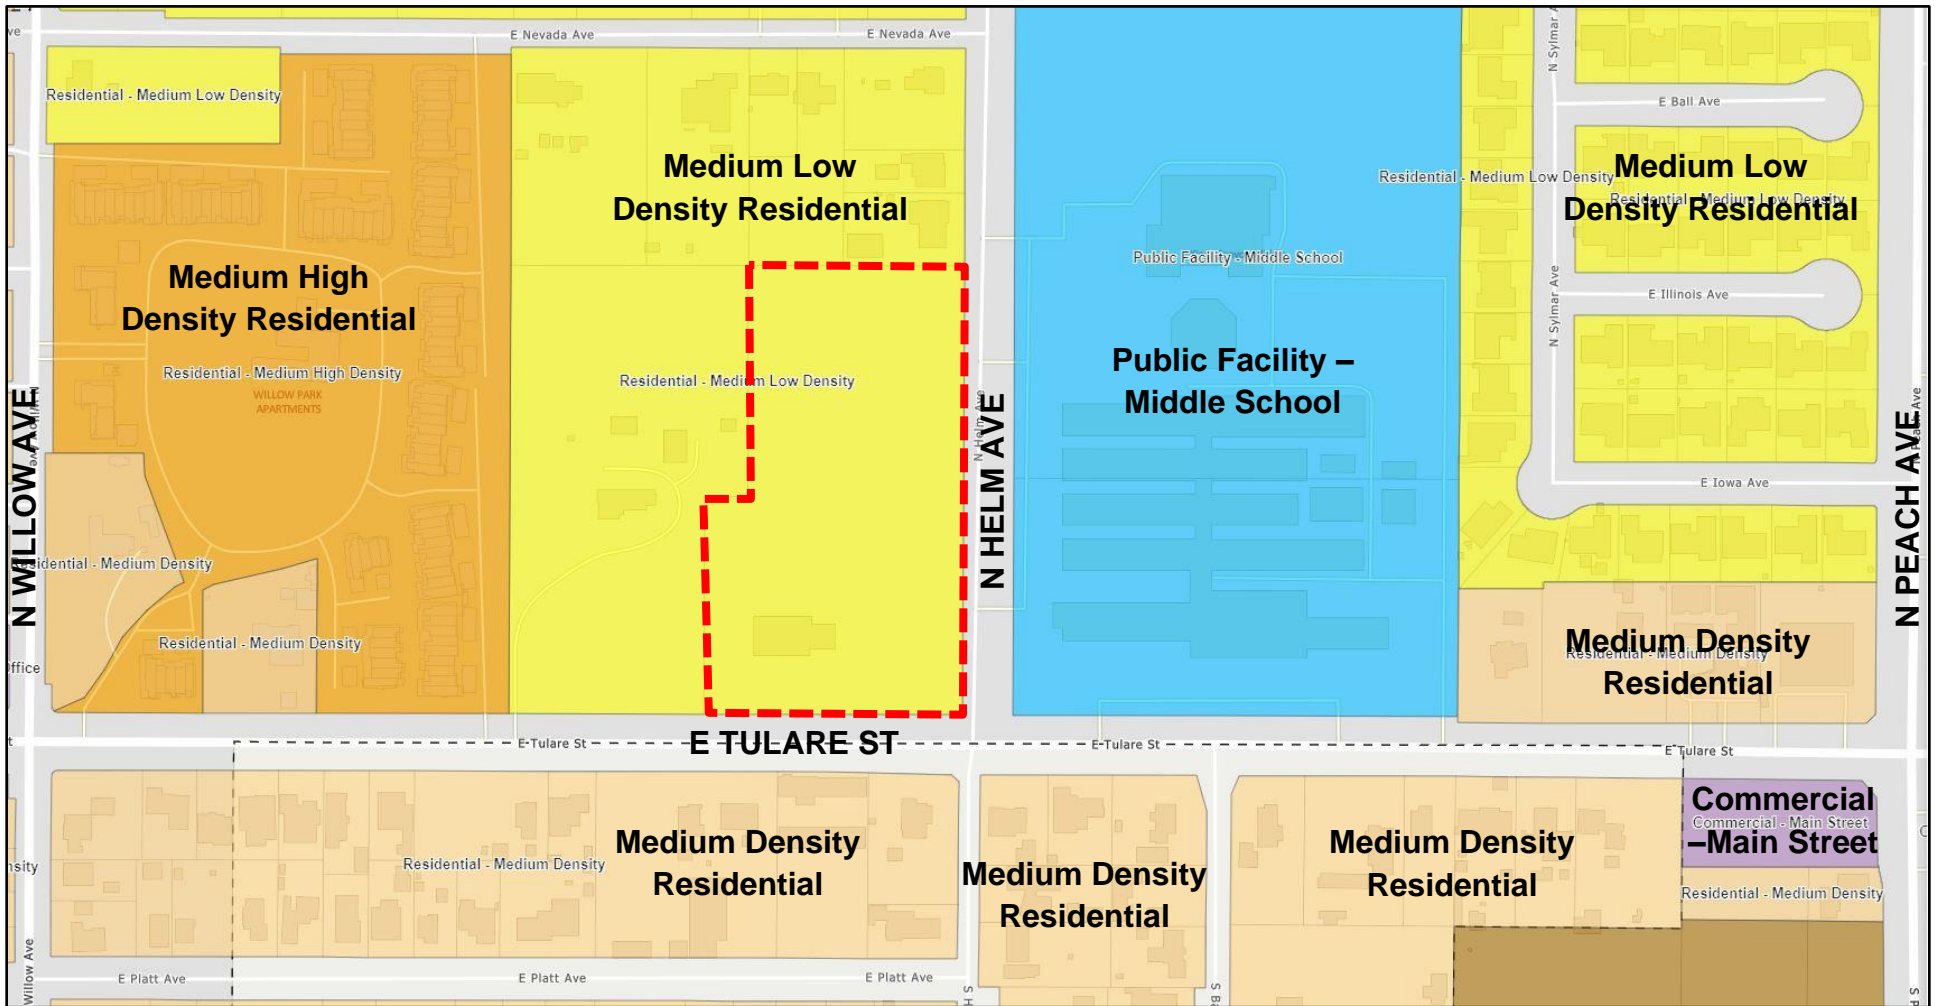

Exhibit C

Planned Land Use Map

LEGEND

Subject Property
Approx. 4.83 acres