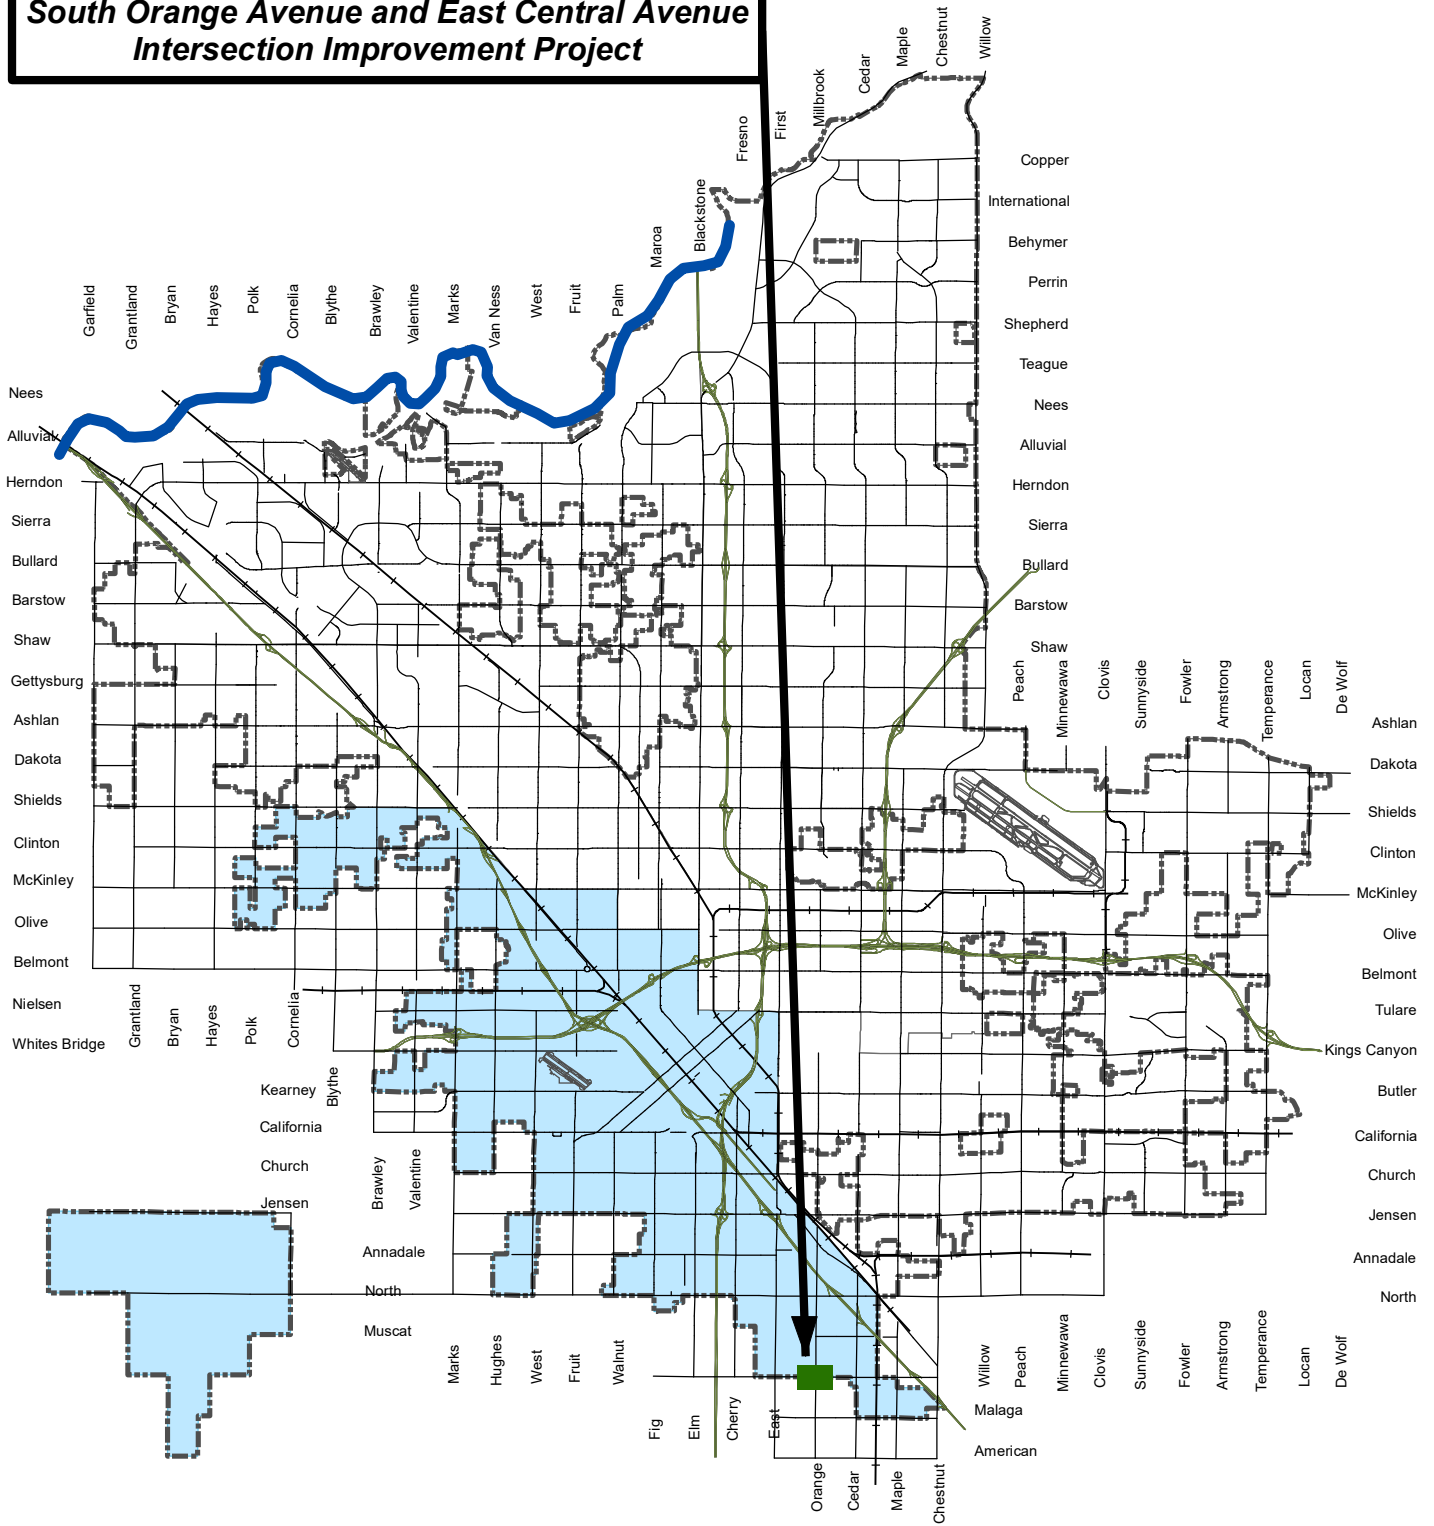

South Orange Avenue and East Central Avenue Intersection Improvement Project

VICINITY MAP

South Orange Avenue and East Central Avenue
Intersection Improvement Project

Project ID: PW00710
Council District: 3