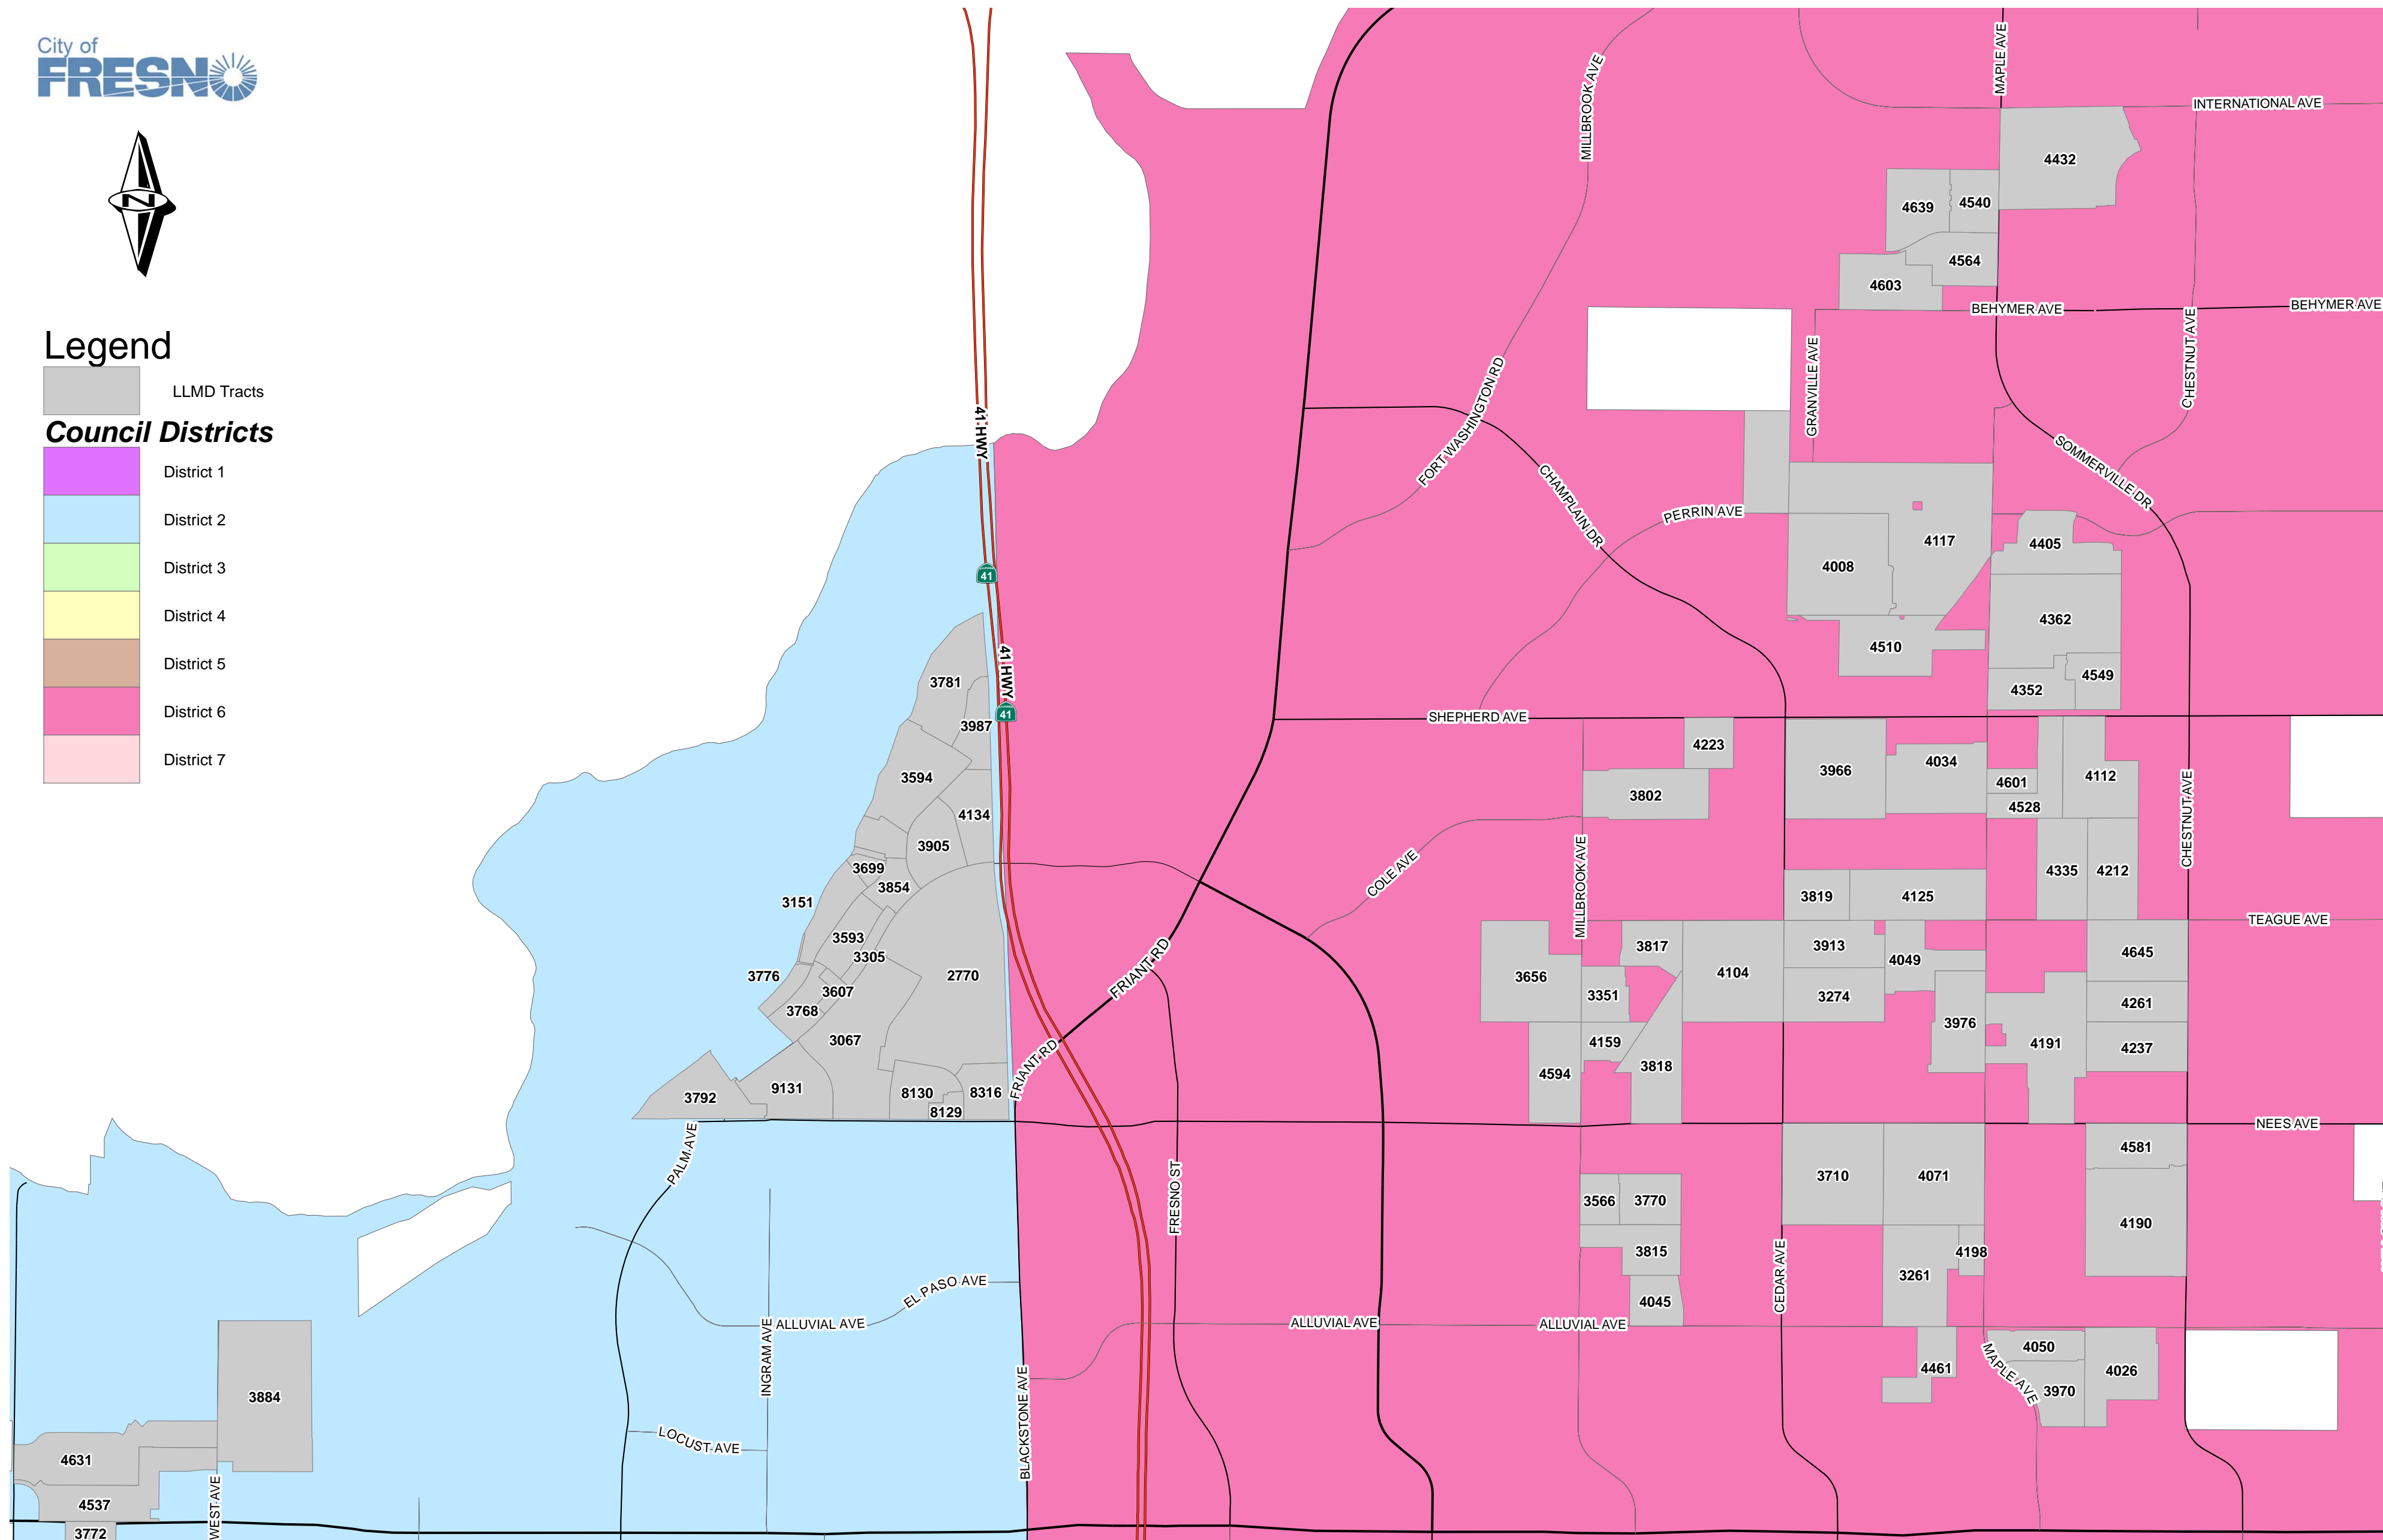

Legend

- LLMD Tracts
- **Council Districts**
- District 1
- District 2
- District 3
- District 4
- District 5
- District 6
- District 7

Clovis

**BOUNDARY MAP OF CITY OF FRESNO
LANDSCAPING AND LIGHTING MAINTENANCE DISTRICT NO. 1**

CITY OF FRESNO, COUNTY OF FRESNO, STATE OF CALIFORNIA

LOCATION MAP
PORTION OF FRESNO METROPOLITAN AREA

ACCT NO.	CITY OF FRESNO - Public Works Department	
P.W. FILE NO.		
REF. & REV.	BOUNDARY MAP OF LANDSCAPING AND LIGHTING MAINTENANCE DISTRICT NO. 1	CONSTR. ENG.: _____ OFFICE ENG.: _____ CITY ENGINEER: DR. BY: <u>A. AGUIRRE</u> SHEET NO <u>5</u> CH. BY: _____ SHEETS DATE: <u>5/29/2019</u>