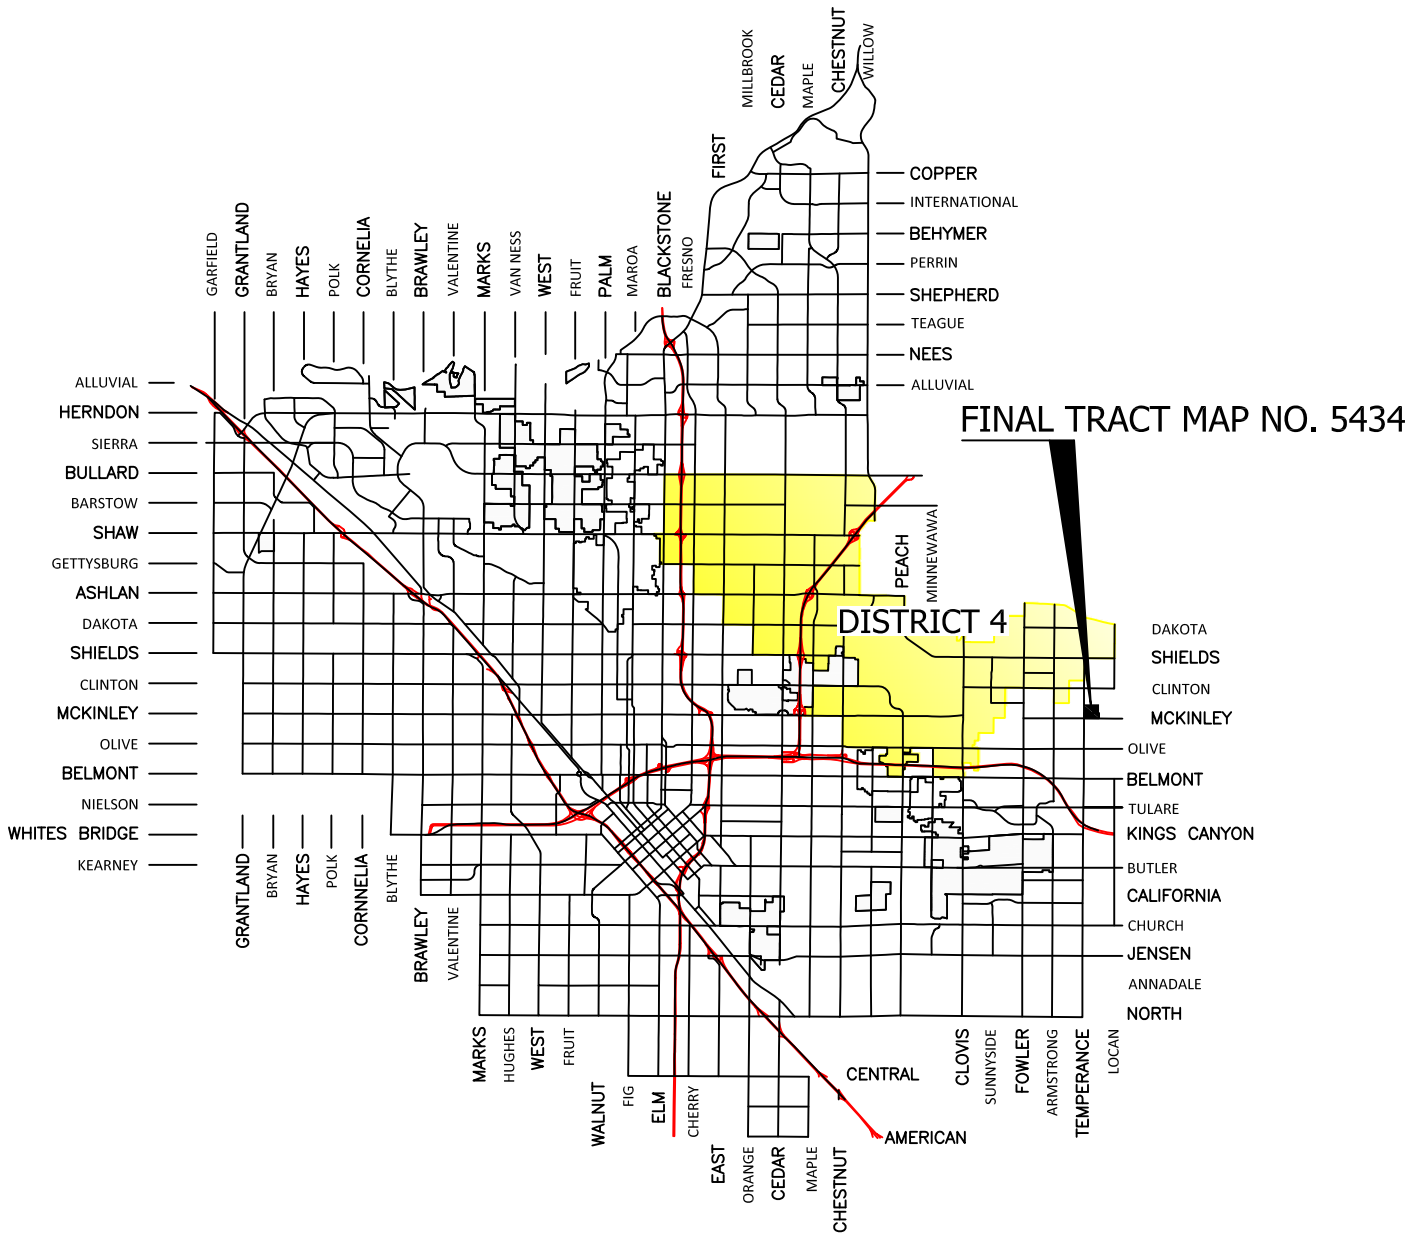

CITY OF
FRESNO
PUBLIC WORKS DEPARTMENT

TRAFFIC OPERATIONS AND PLANNING DIVISION

NOT TO SCALE
December 5, 2019

LOCATION MAP

FINAL TRACT MAP NO. 5434

COMMUNITY FACILITIES DISTRICT NO. 11