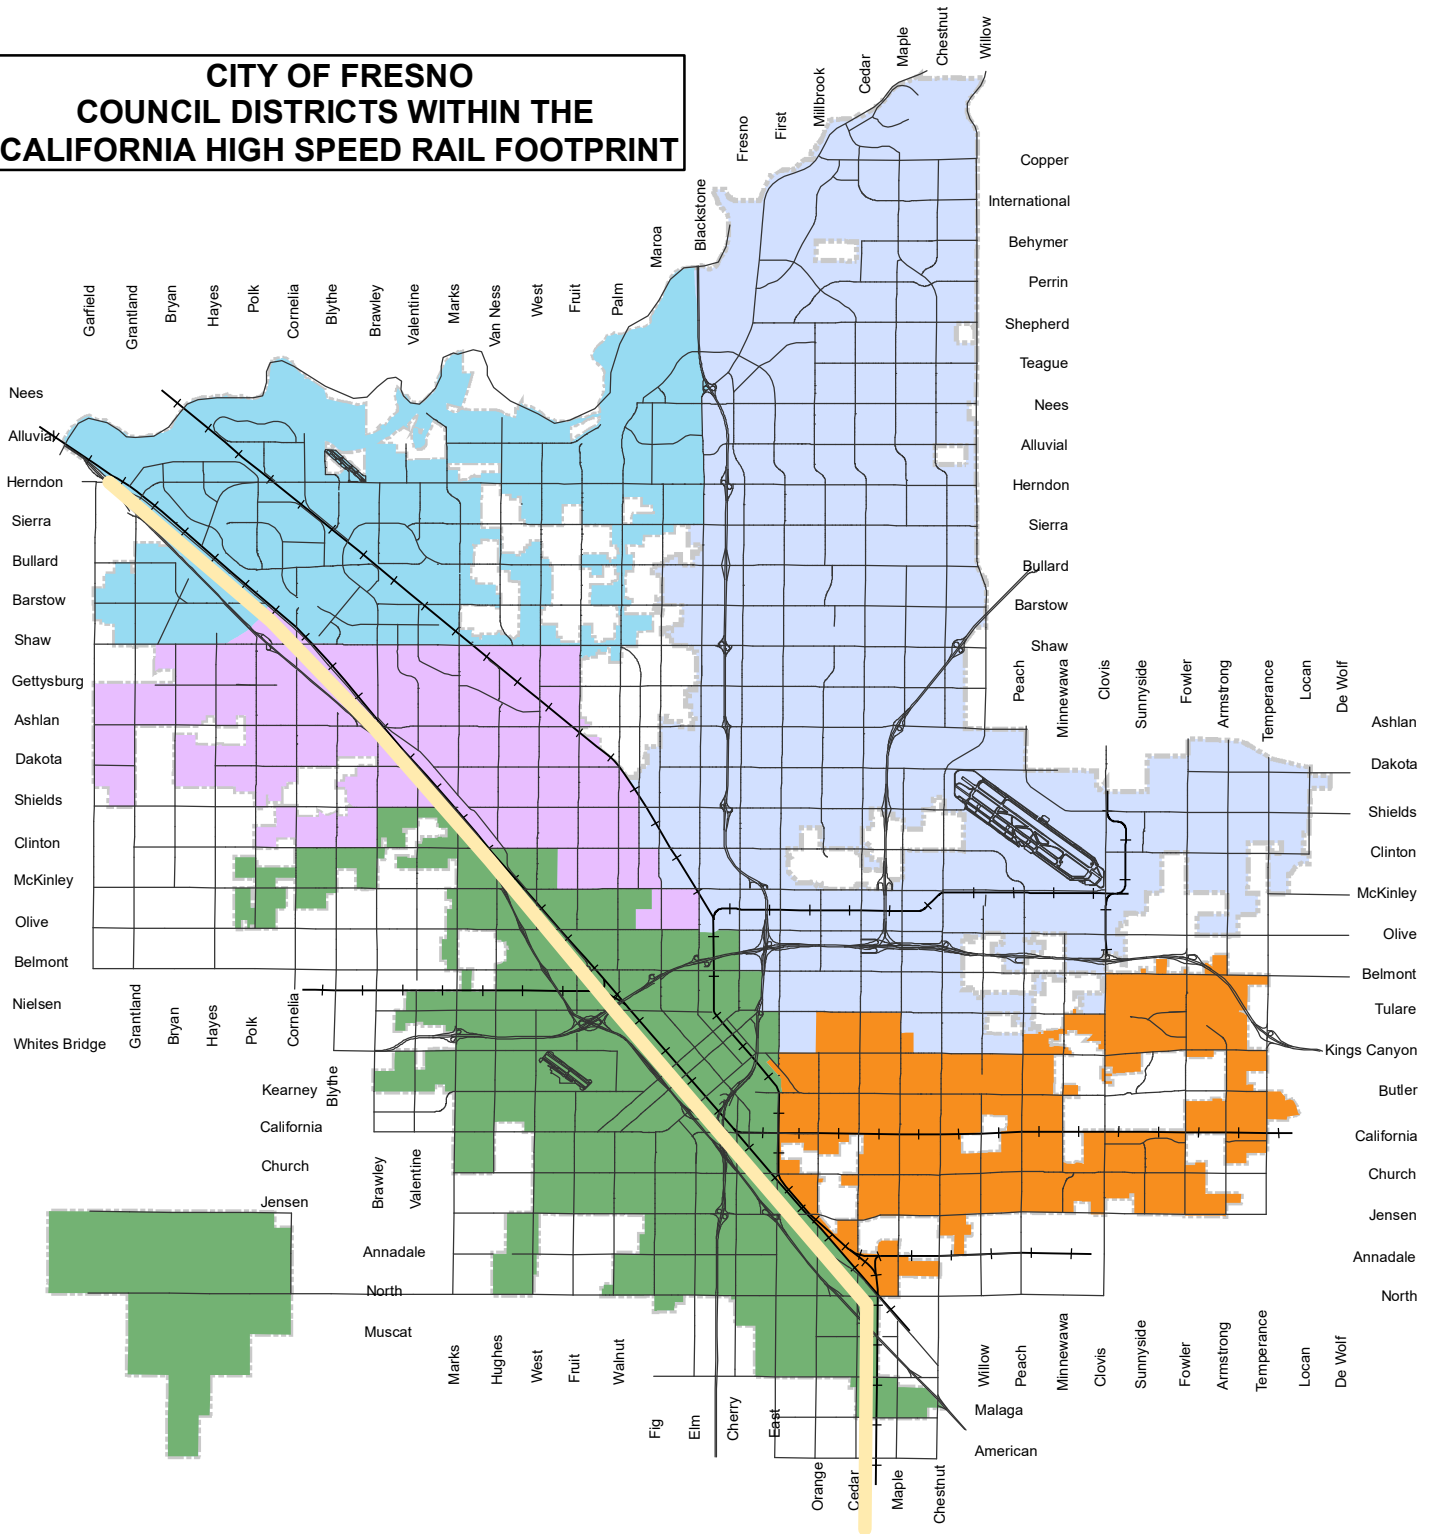

**CITY OF FRESNO  
COUNCIL DISTRICTS WITHIN THE  
CALIFORNIA HIGH SPEED RAIL FOOTPRINT**

City of **FRESNO**  
DEPARTMENT OF  
PUBLIC WORKS

**VICINITY MAP**

**CITY OF FRESNO  
COUNCIL DISTRICTS WITHIN THE  
CALIFORNIA HIGH SPEED RAIL FOOTPRINT**

**Project ID: PW00663, PW00696,  
PW00904**

**Council District: 1,2,3 & 5**

- District 1
- District 2
- District 3
- District 5
- City\_Limits