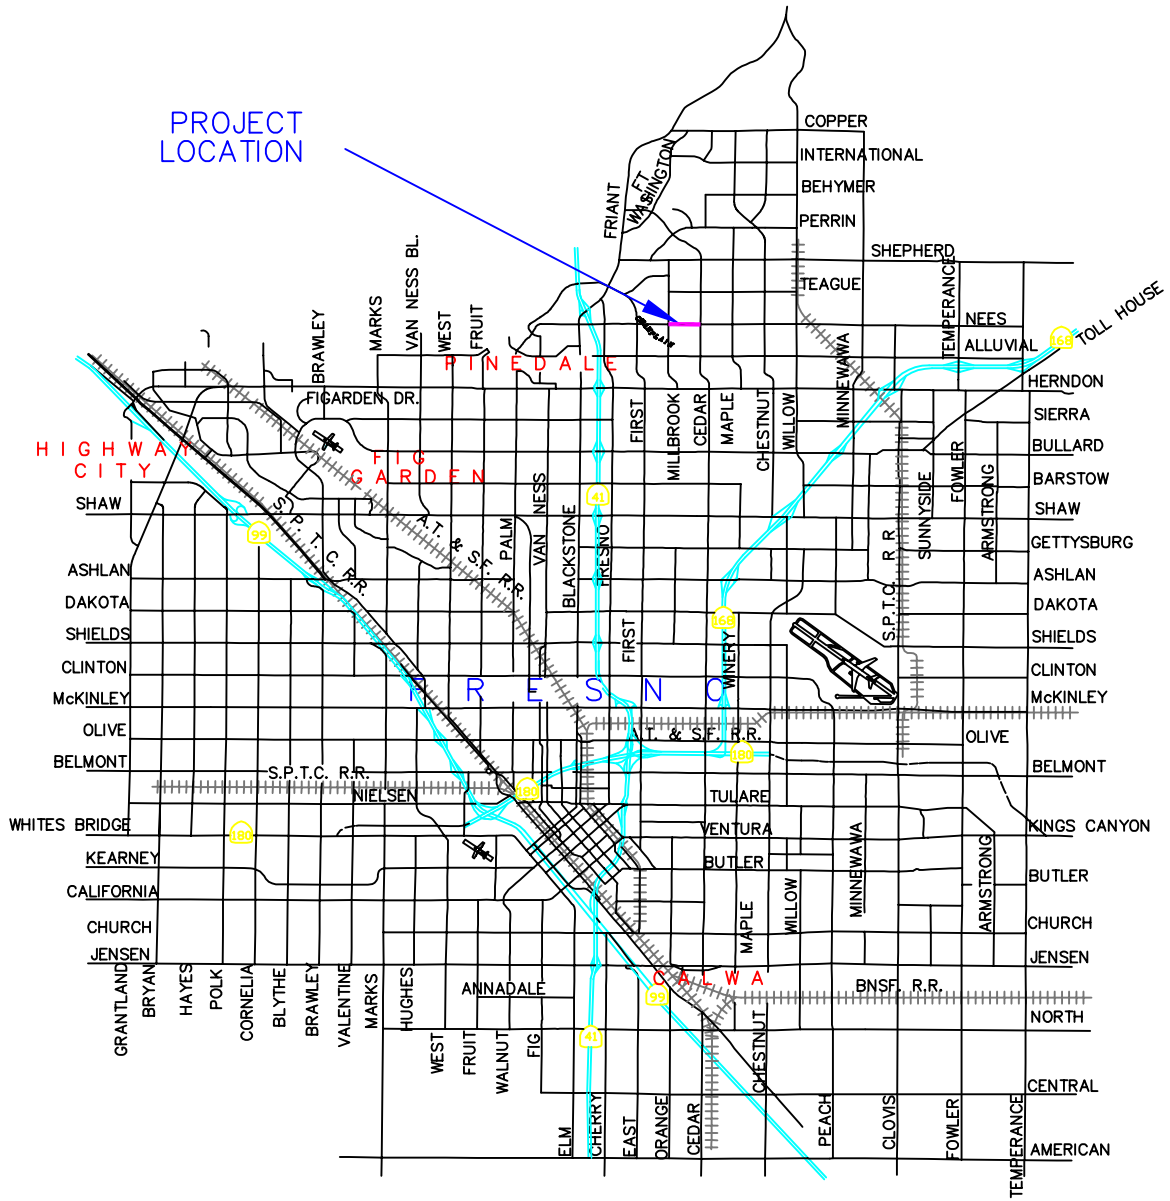

PROJECT
LOCATION

VICINITY MAP

NOT TO SCALE

CITY OF FRESNO		DEPT. OF PUBLIC WORKS	
Nees Ave Overlay Millbrook to Cedar		DR. BY:	SHT 1 OF 1
		DATE:	