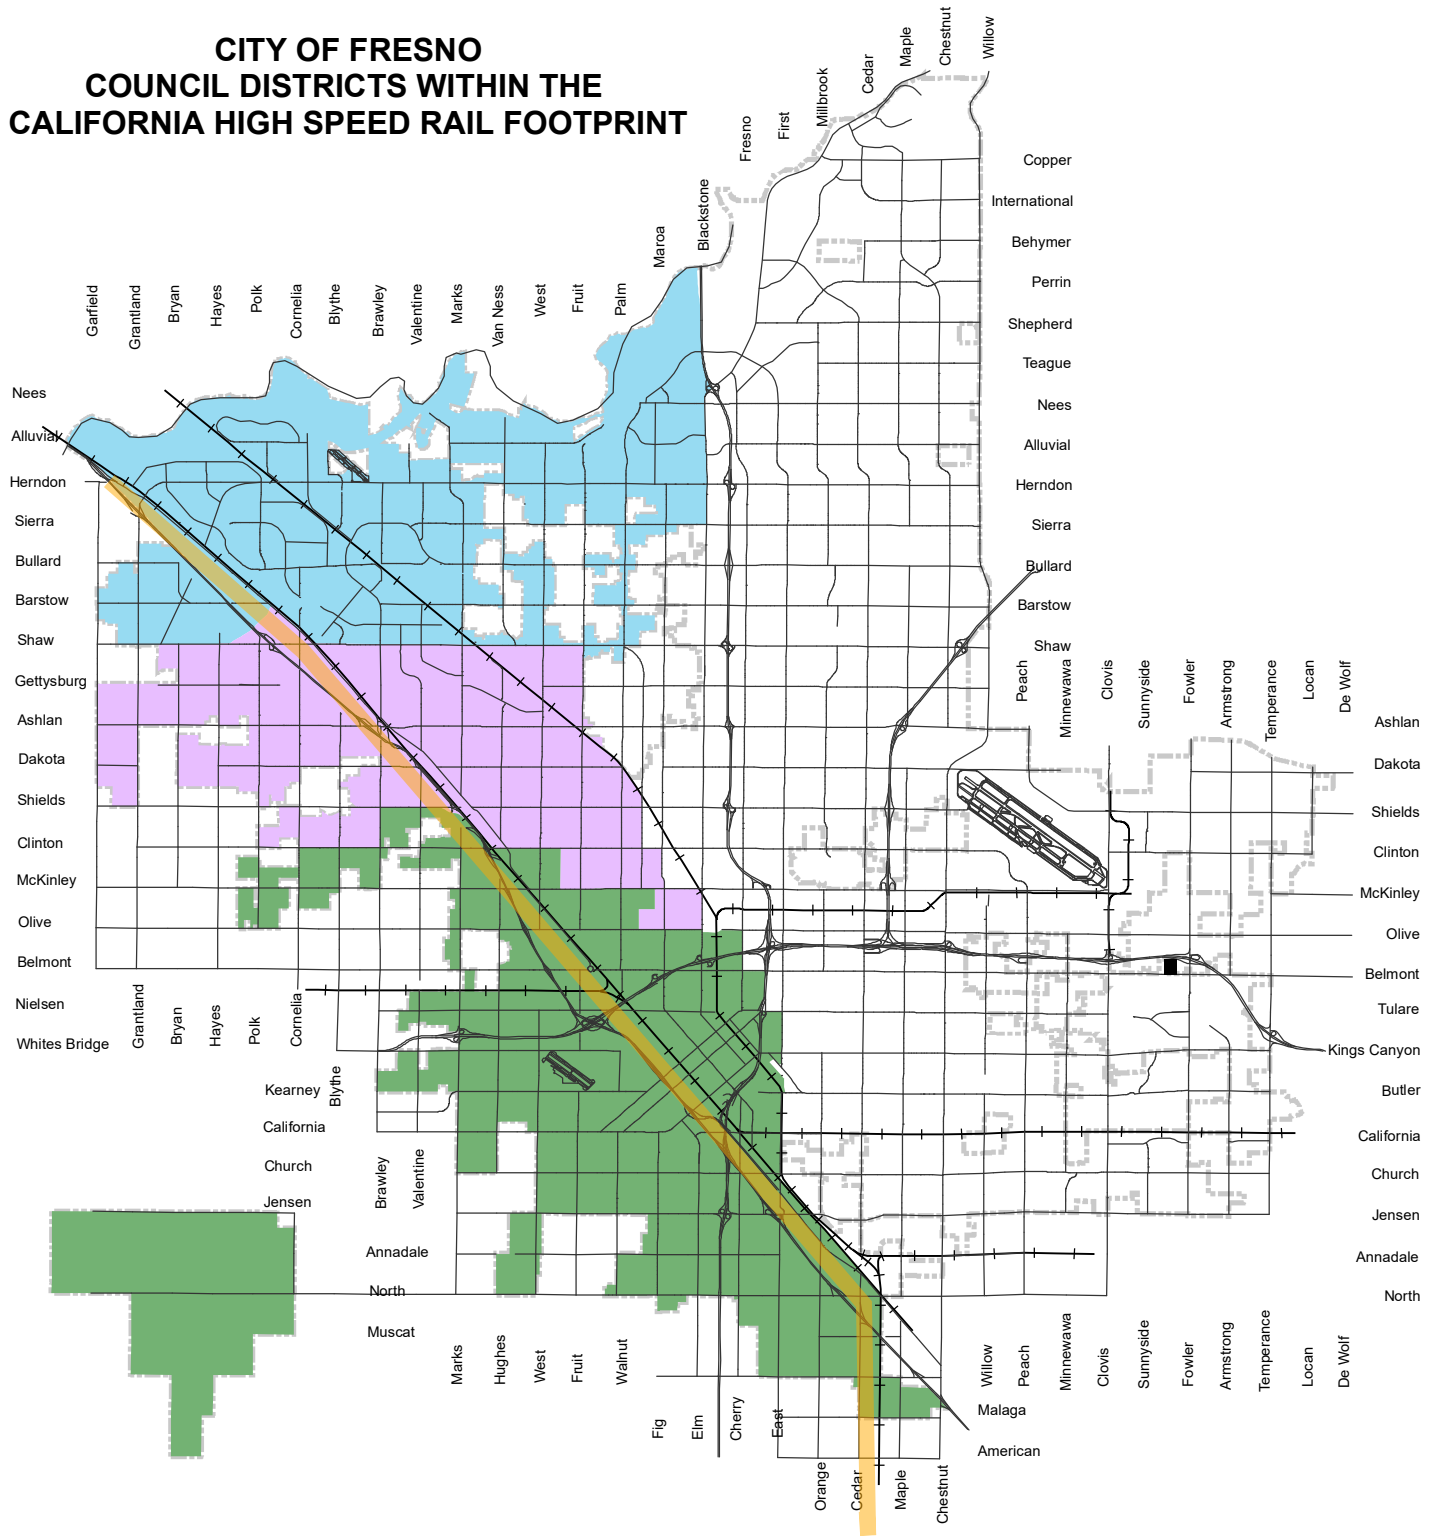

# CITY OF FRESNO COUNCIL DISTRICTS WITHIN THE CALIFORNIA HIGH SPEED RAIL FOOTPRINT

## VICINITY MAP CITY OF FRESNO COUNCIL DISTRICTS WITHIN THE CALIFORNIA HIGH SPEED RAIL FOOTPRINT

**Project ID: PW00663**  
**Council Districts: 1, 2 & 3**

- District 1
- District 2
- District 3
- City Limits