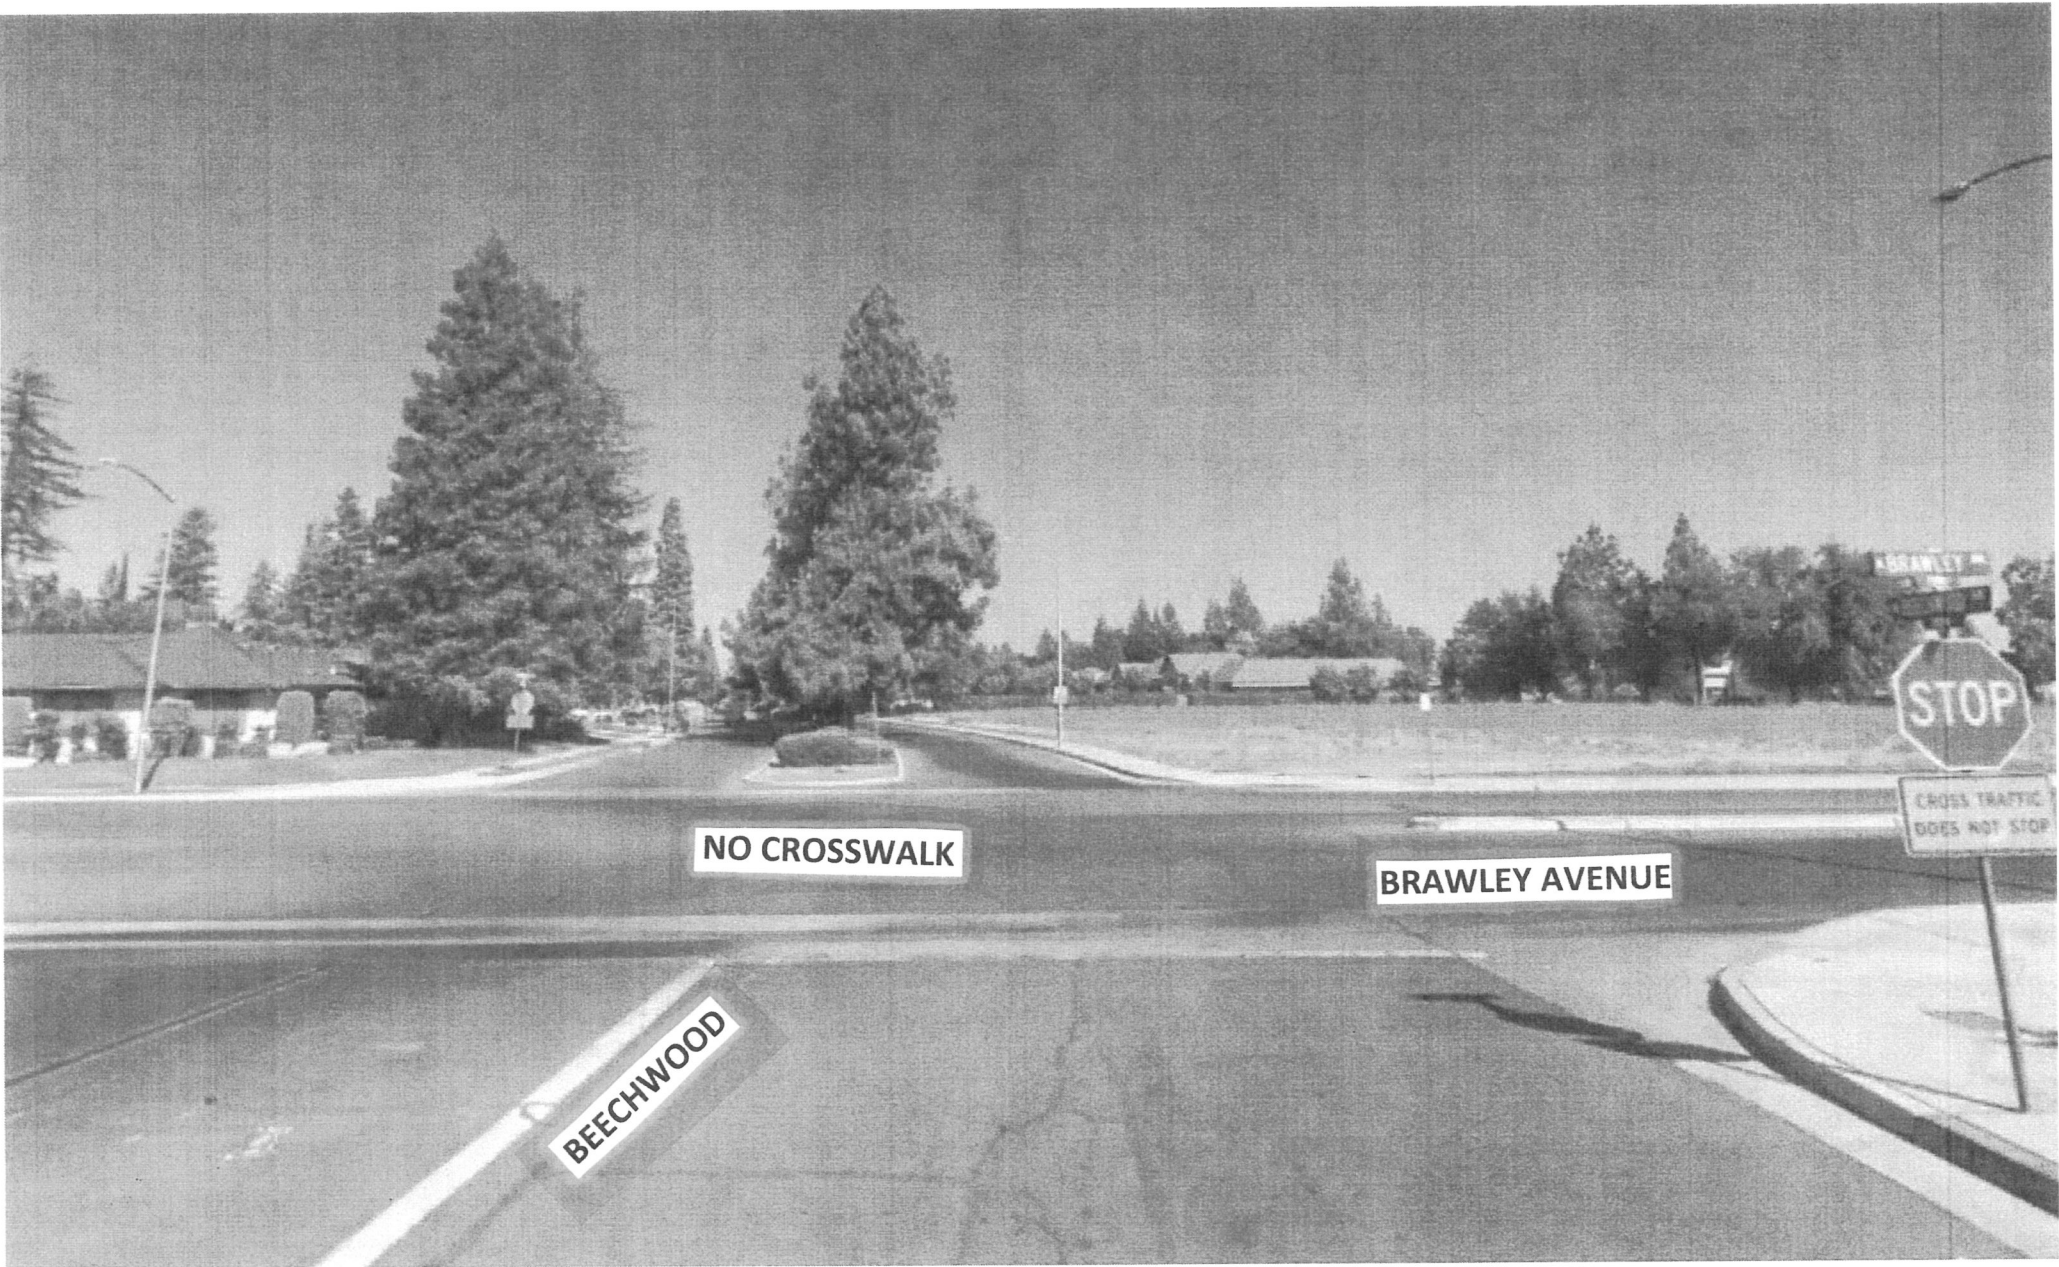

VALENTINE AVE

NO CROSSWALK

SOUTH OF TARTARIAN ELEMENTARY SCHOOL

An aerial photograph of a residential development site. The image shows a paved road on the left, a concrete curb, and a grassy area with several mounds of earth. In the background, there are trees and a utility pole. Several text labels are overlaid on the image to identify streets and features.

**BEECHWOOD AVE**

**2 Vacant Lots = 2.92 total acres  
(1.56 & 1.36)**

**N Brawley Ave**

West, Fresno

NO CROSSWALK

BRAWLEY AVENUE

BEECHWOOD

STOP