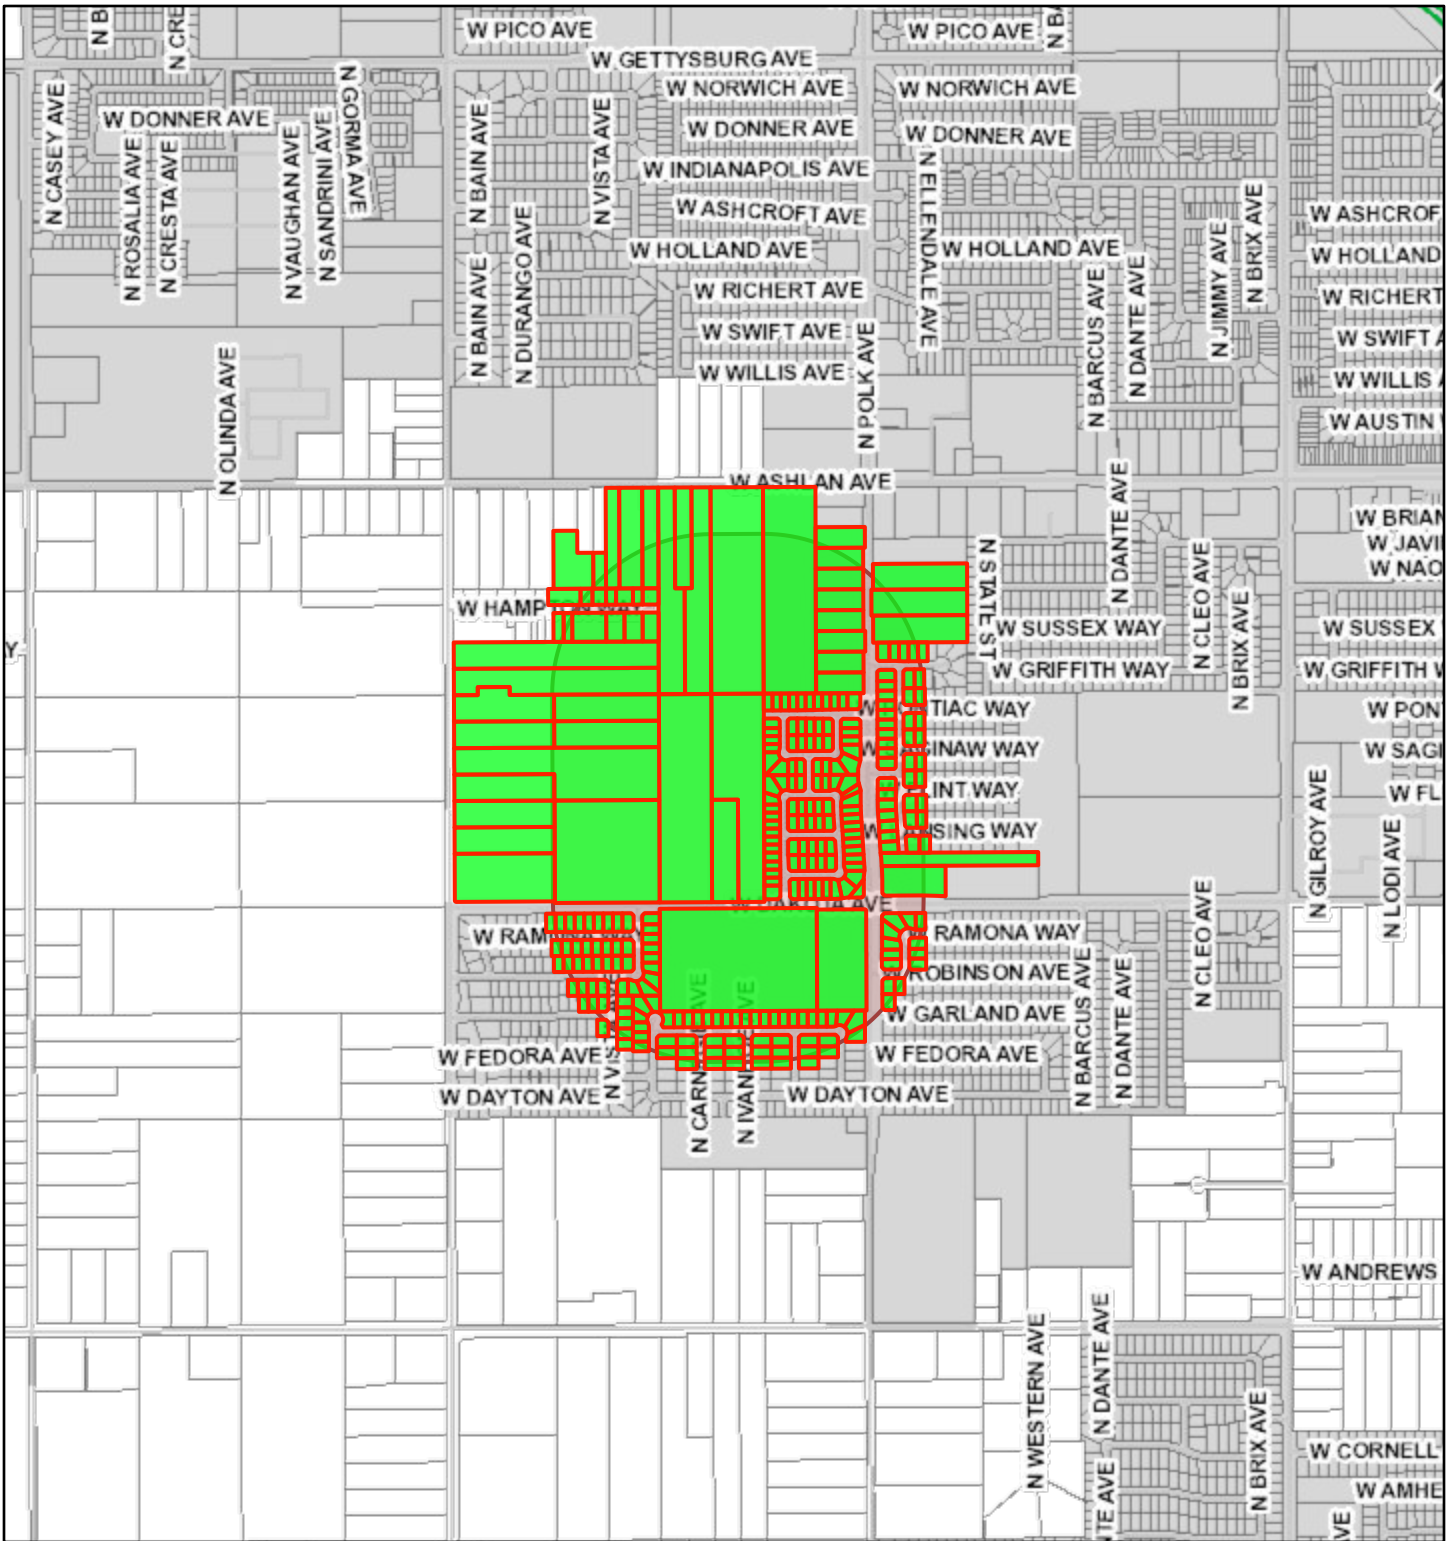

Exhibit I

Noticing Map

10/26/2020 8:15:20 AM

1:18,056

-  Override 1
-  Override 1