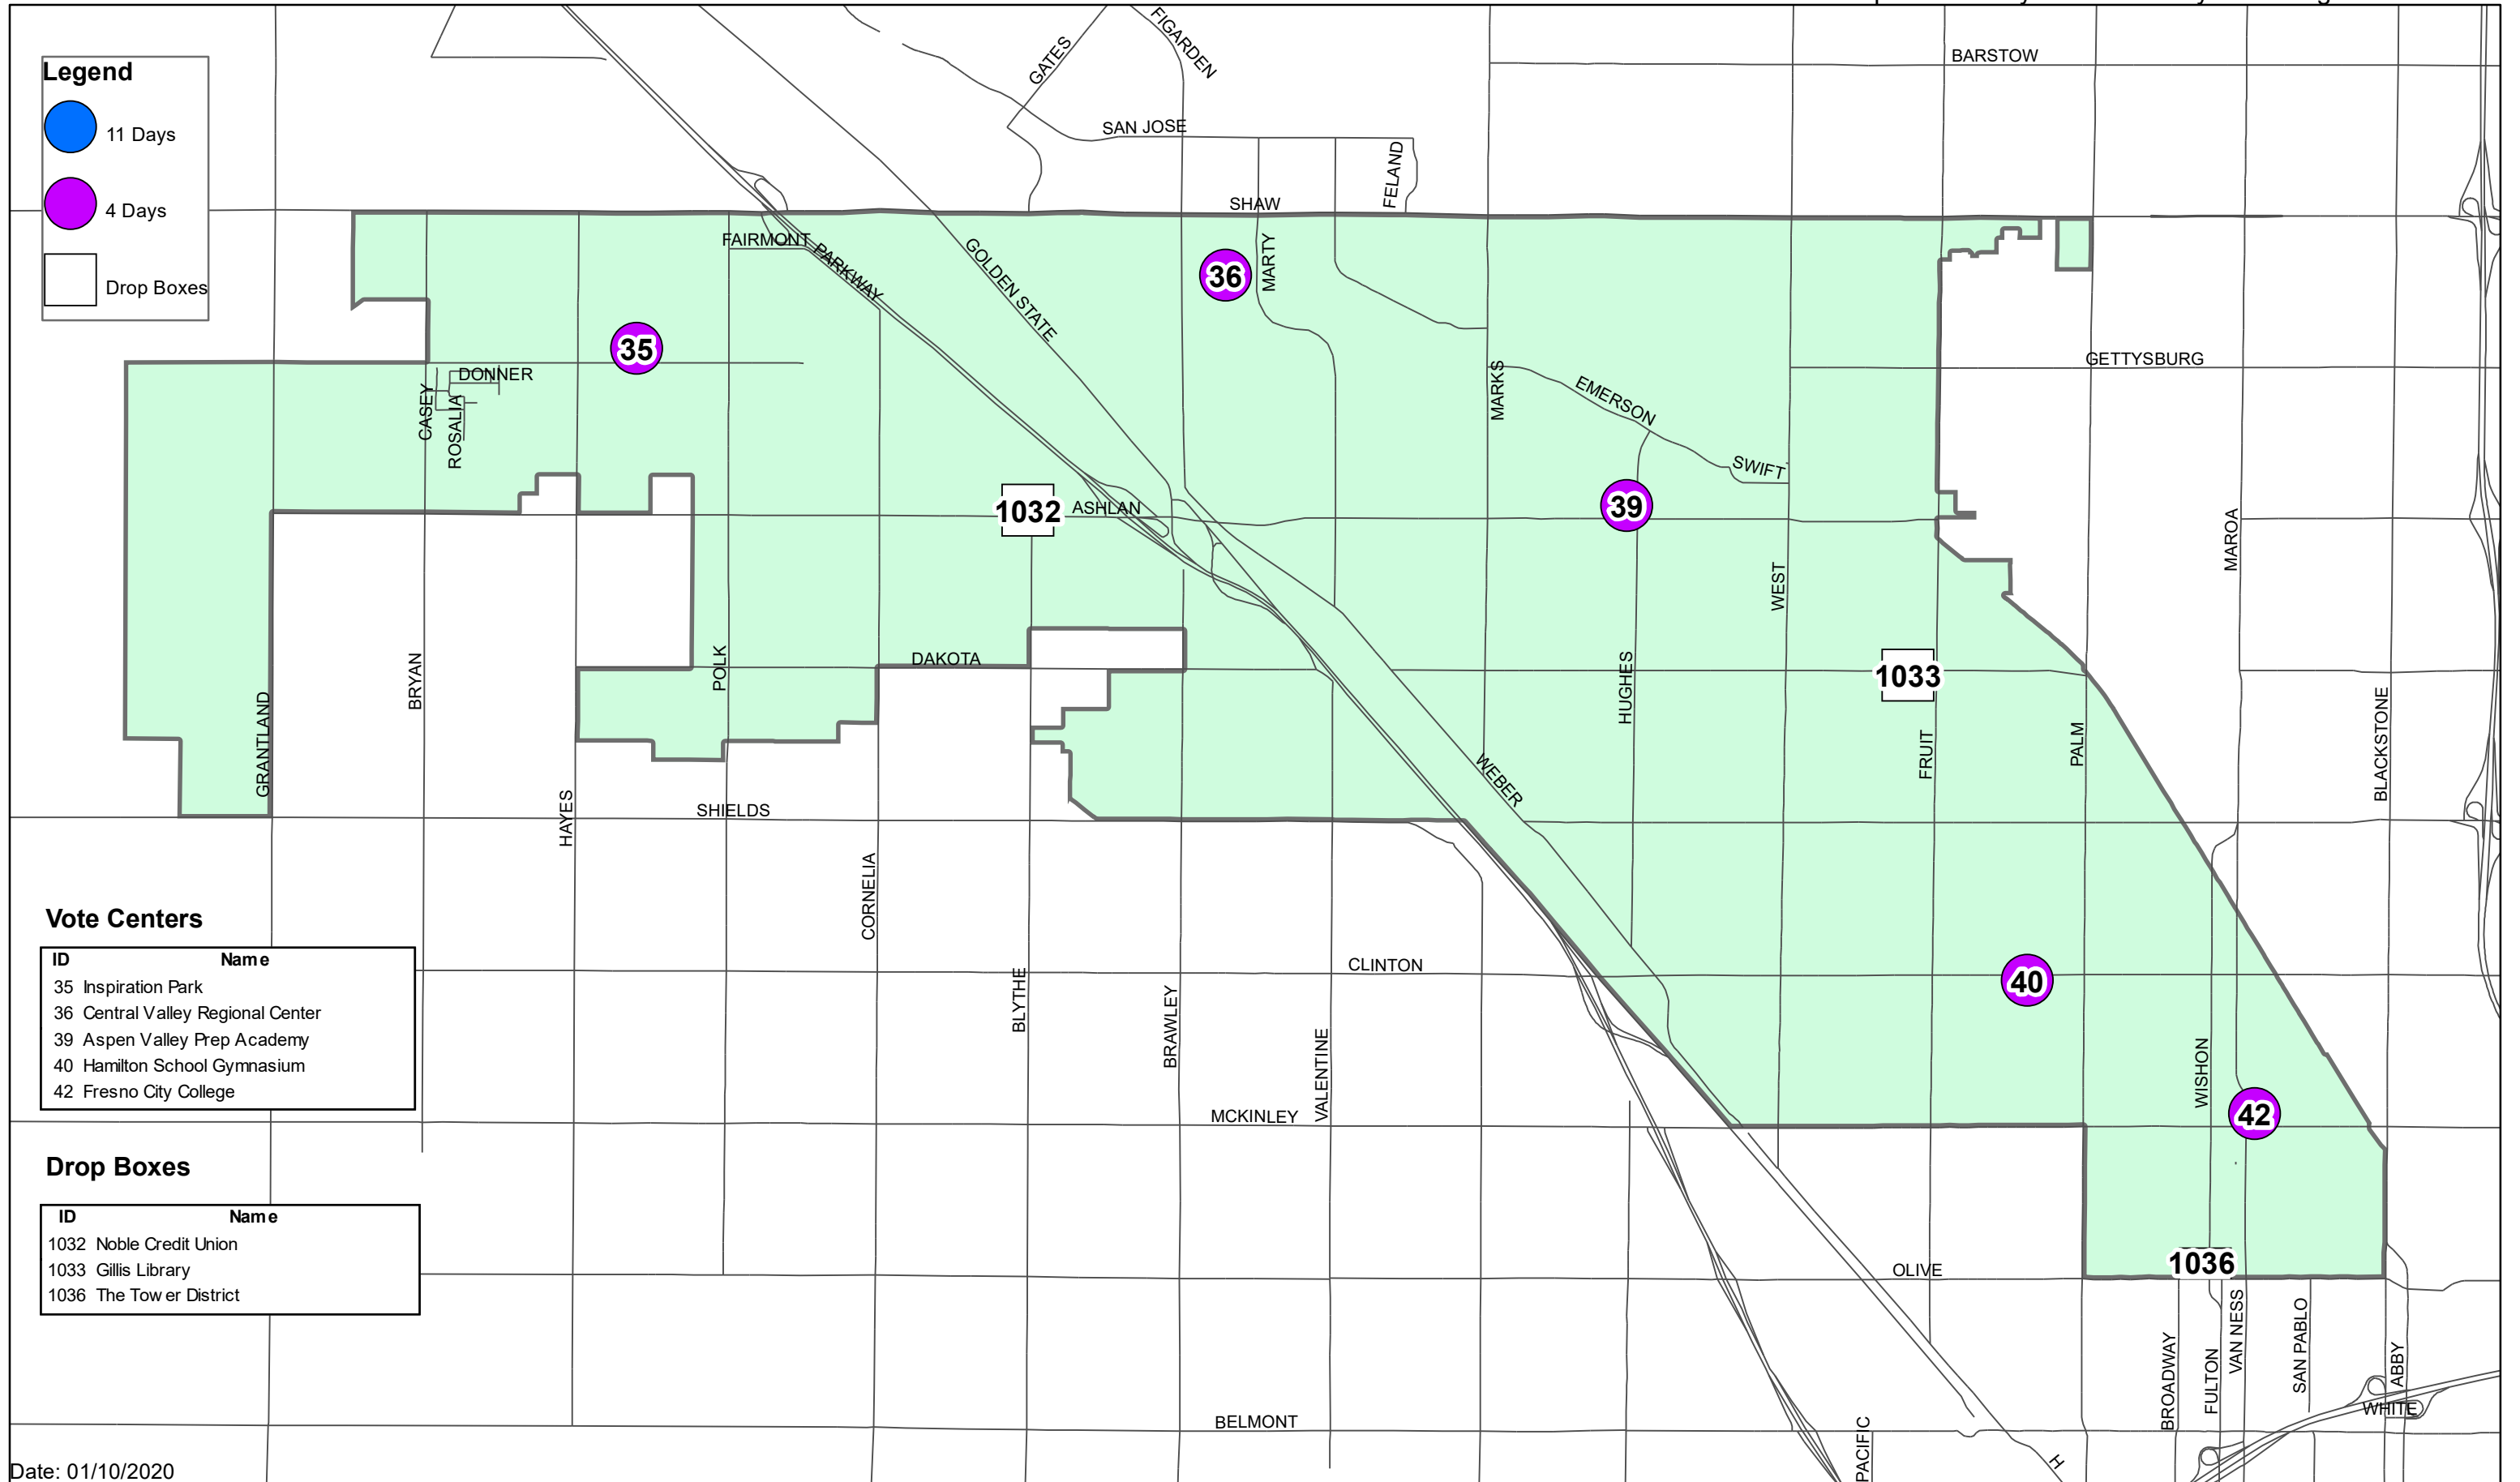

Legend

- 11 Days
- 4 Days
- Drop Boxes

Vote Centers

ID	Name
35	Inspiration Park
36	Central Valley Regional Center
39	Aspen Valley Prep Academy
40	Hamilton School Gymnasium
42	Fresno City College

Drop Boxes

ID	Name
1032	Noble Credit Union
1033	Gillis Library
1036	The Tower District

Date: 01/10/2020

Fresno City Council District 1