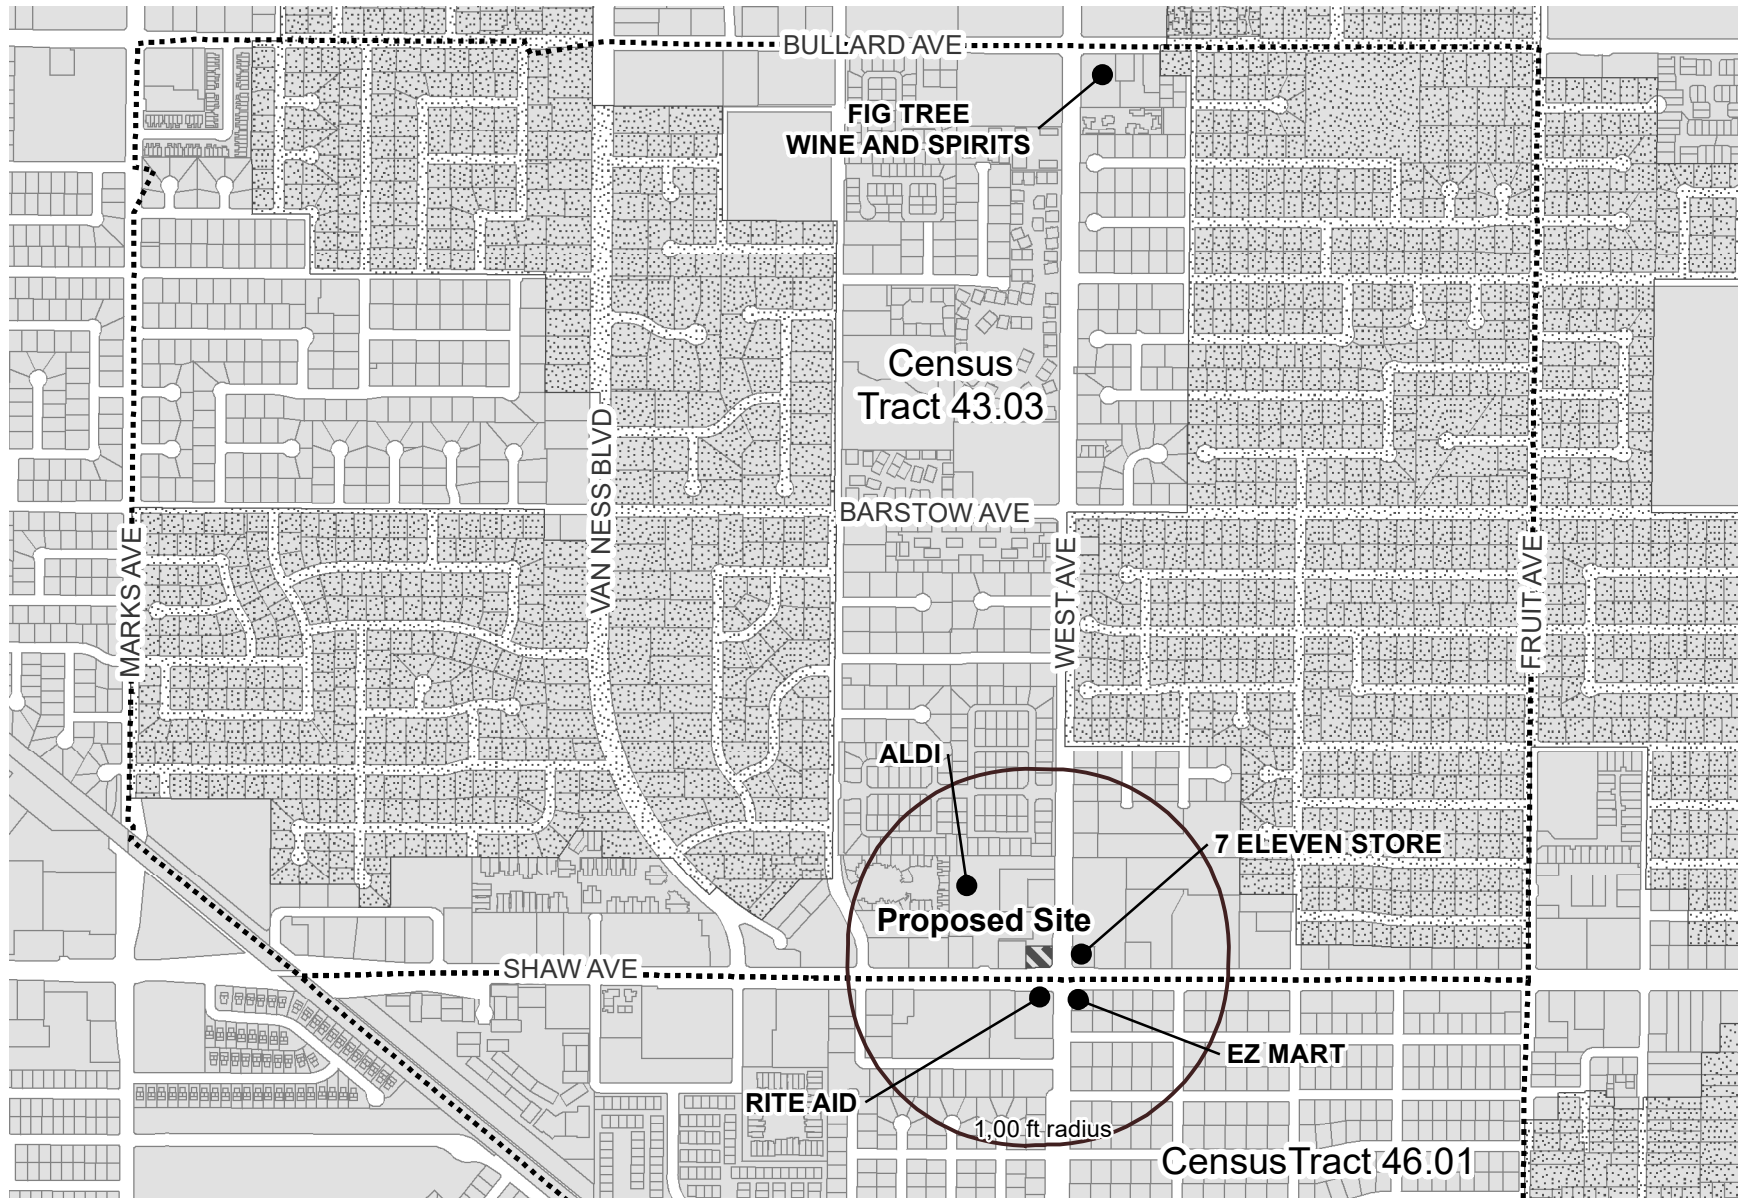

Exhibit- Nearby ABC Licenses for P20-02834

Prepared by the Planning and Development Department
 Disclaimer: This map is believed to be an accurate representation, however we make no warranties for correctness of this data.

Legend

-  Proposed Site
-  ABC Licenses
-  Fresno County
-  1,000 ft Radius
-  2010 Census Tract