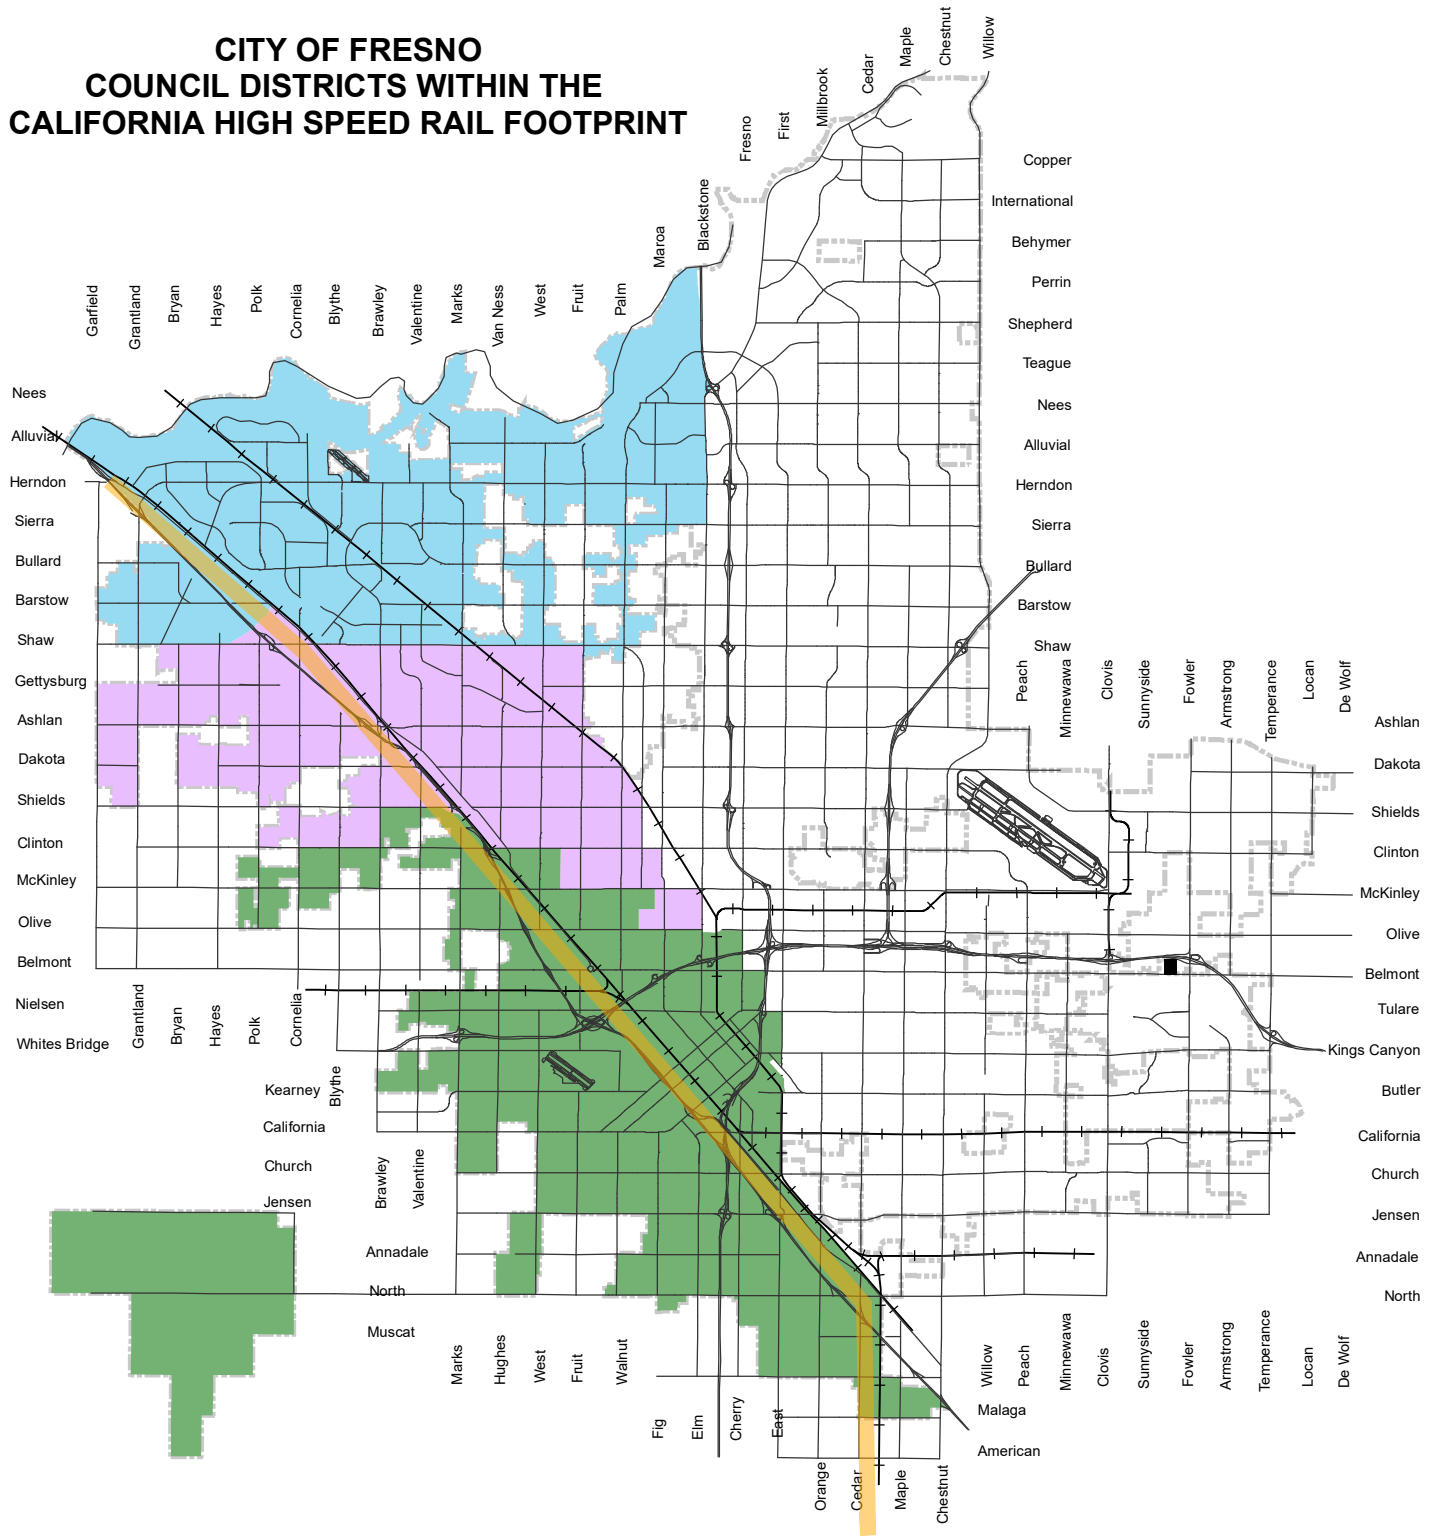

CITY OF FRESNO COUNCIL DISTRICTS WITHIN THE CALIFORNIA HIGH SPEED RAIL FOOTPRINT

VICINITY MAP CITY OF FRESNO COUNCIL DISTRICTS WITHIN THE CALIFORNIA HIGH SPEED RAIL FOOTPRINT

Project ID: PW00663, PW00696,
PW00904

Council Districts: 1, 2 & 3

- District 1
- District 2
- District 3
- City Limits