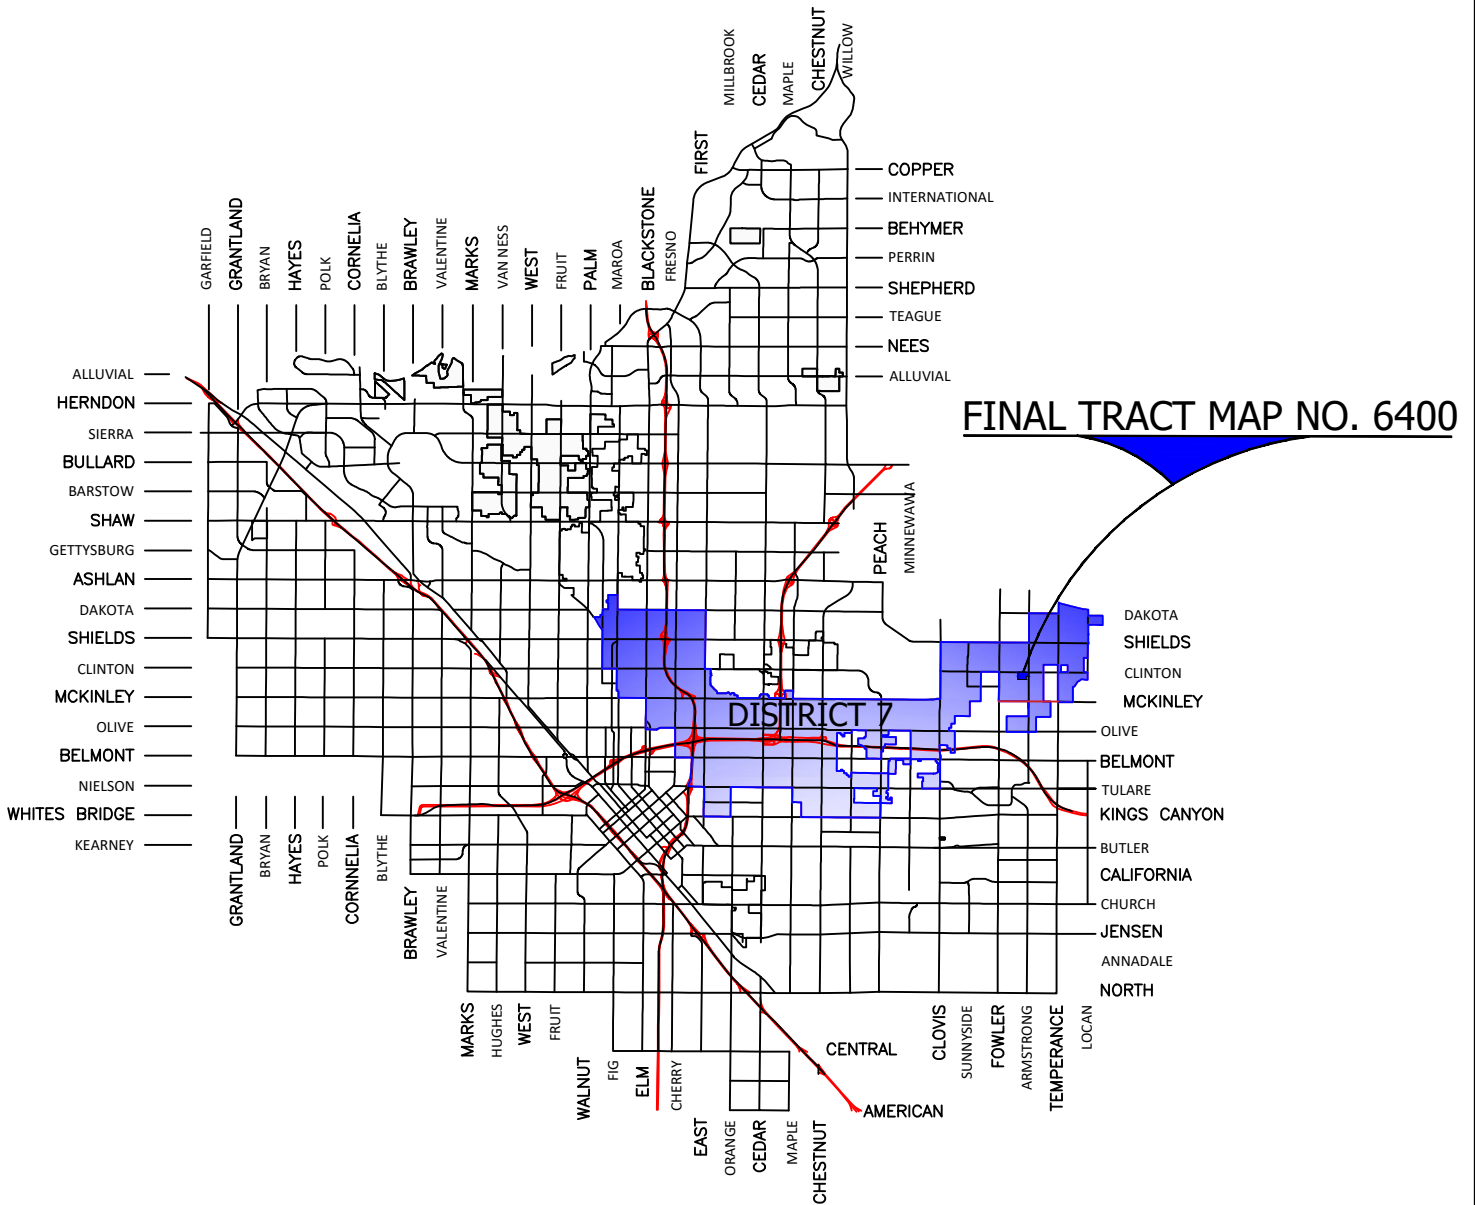

CITY OF
FRESNO
 PUBLIC WORKS DEPARTMENT
 TRAFFIC AND ENGINEERING SERVICES DIVISION

NOT TO SCALE
 December 8, 2022

LOCATION MAP
ANNEXATION NO. 136
COMMUNITY FACILITIES DISTRICT NO. 11