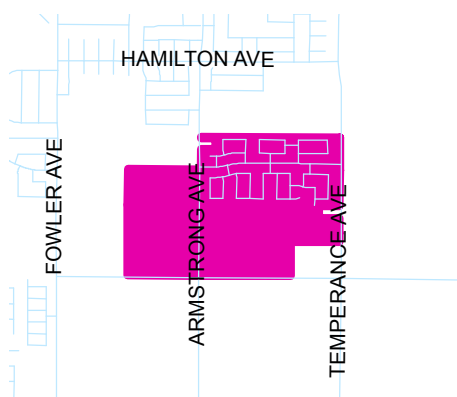

999497 R-15-006

Buffered at:350 Feet, Legal Notices, Owners

31616062

31616063

Address List Map, c:\gisdm5\automap\adrlst.mxd, Fri Jun 19 15:27:56 2015