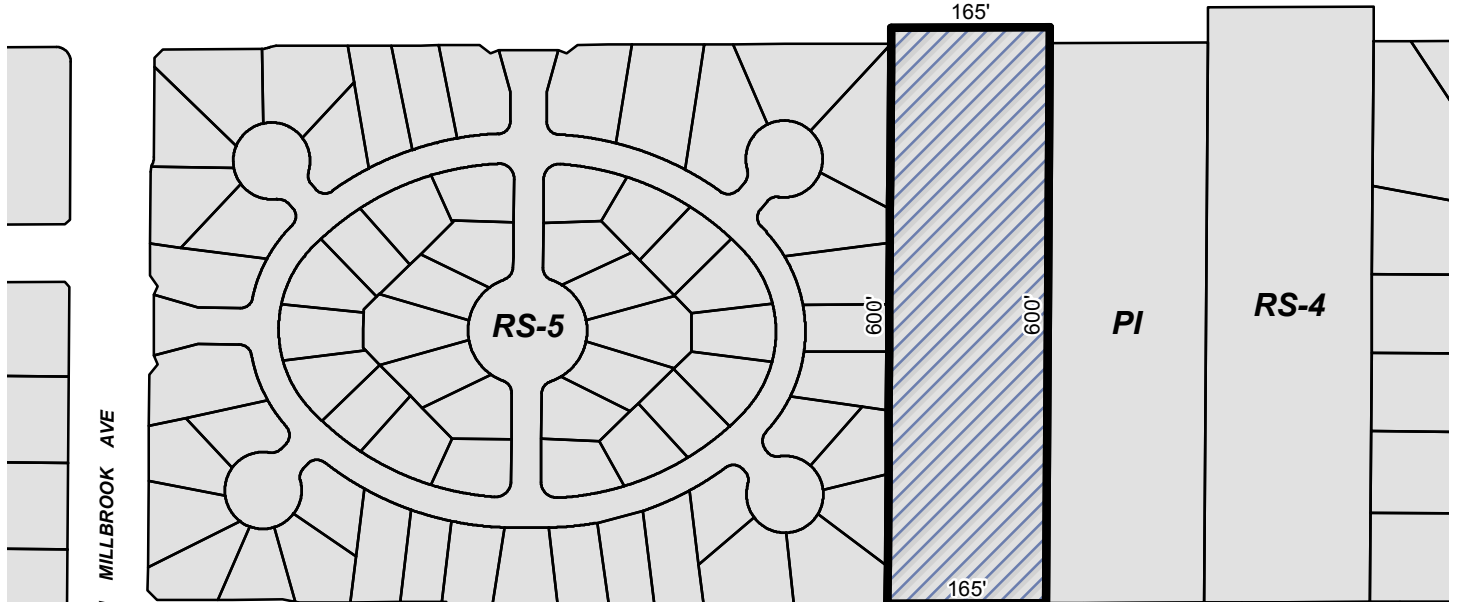

E SHEPHERD AVE

N MILLBROOK AVE

E EVERGLADE AVE

E KELSO AVE

N SEVENTH ST

**R-16-006**  
**APN: 403-021-03**  
**1161 East Shepherd Avenue**

RS-4/UGM to RM-1/UGM, 2.27 Acres