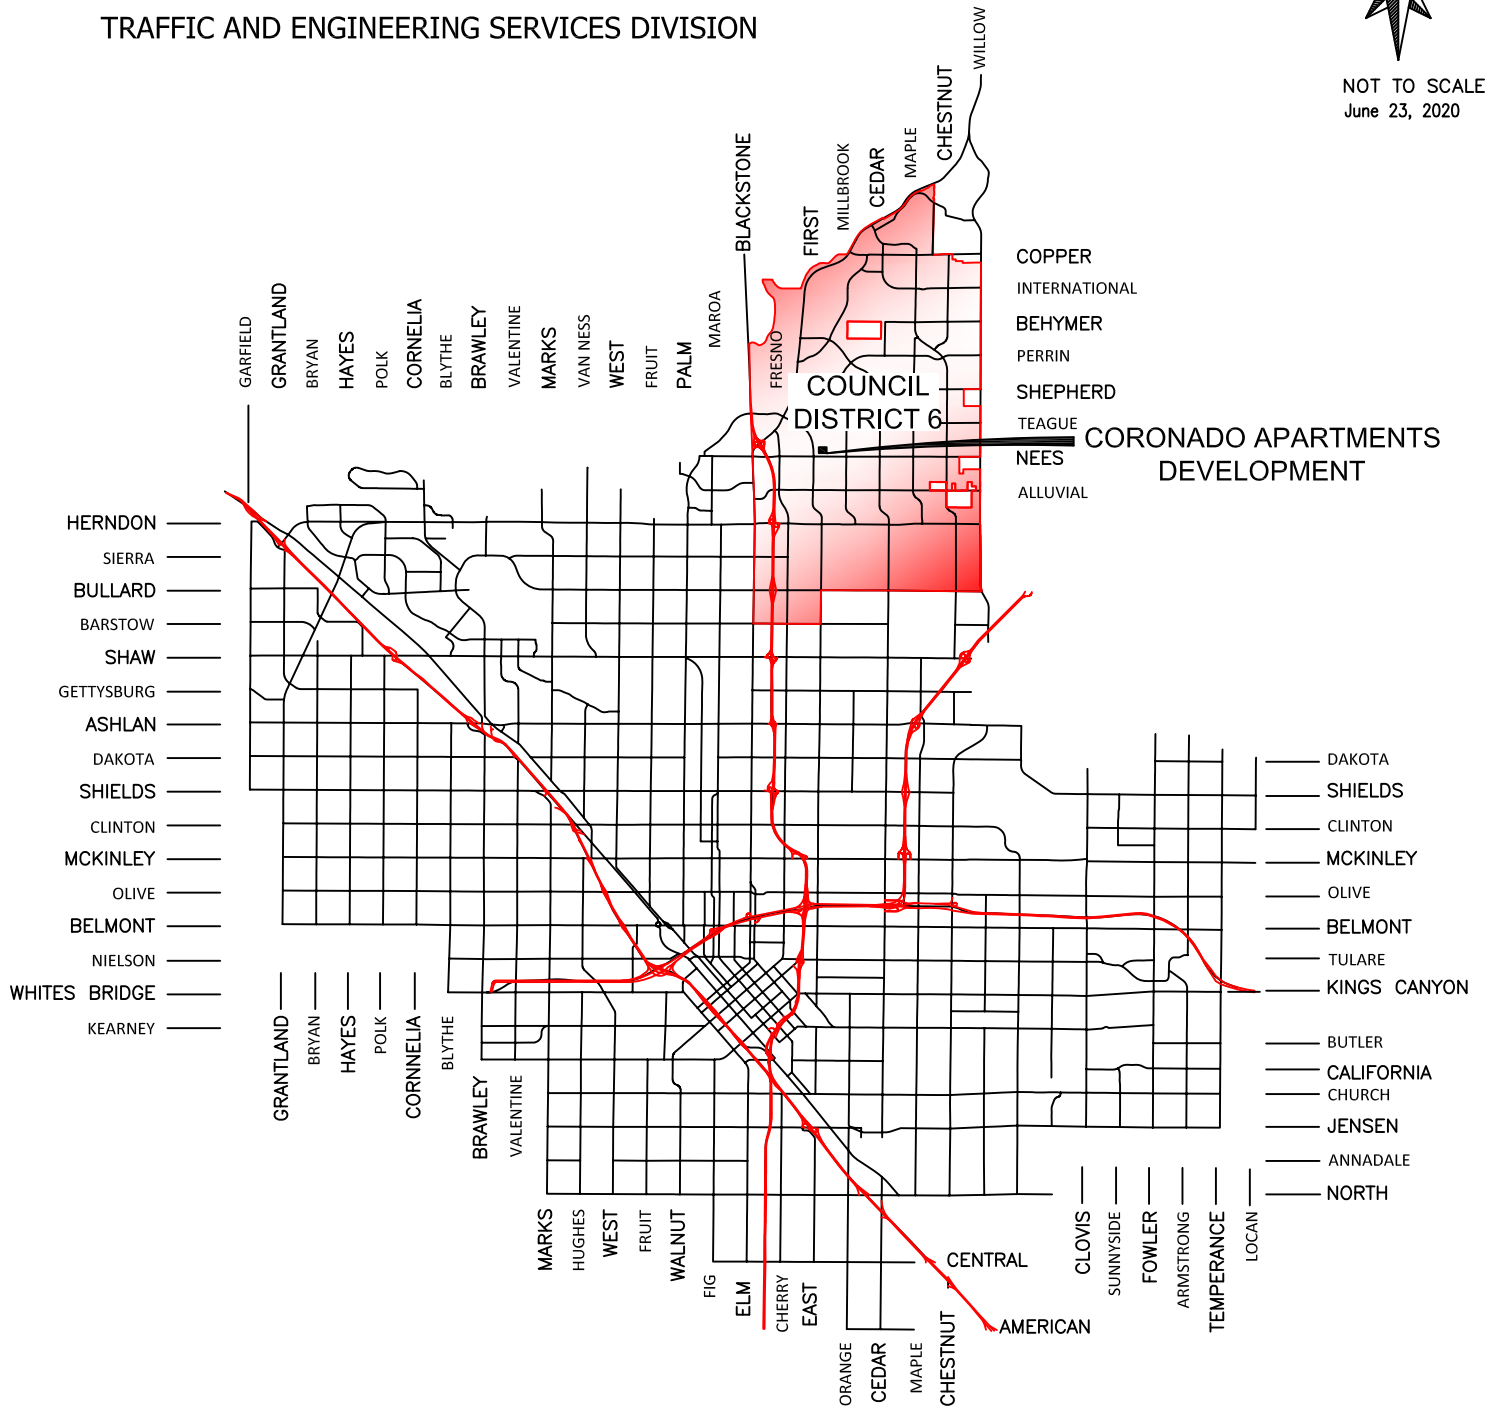

CITY OF
FRESNO
 PUBLIC WORKS DEPARTMENT
 TRAFFIC AND ENGINEERING SERVICES DIVISION

NOT TO SCALE
 June 23, 2020

LOCATION MAP
 COMMUNITY FACILITIES DISTRICT NO. 9
 ANNEXATION NO. 46