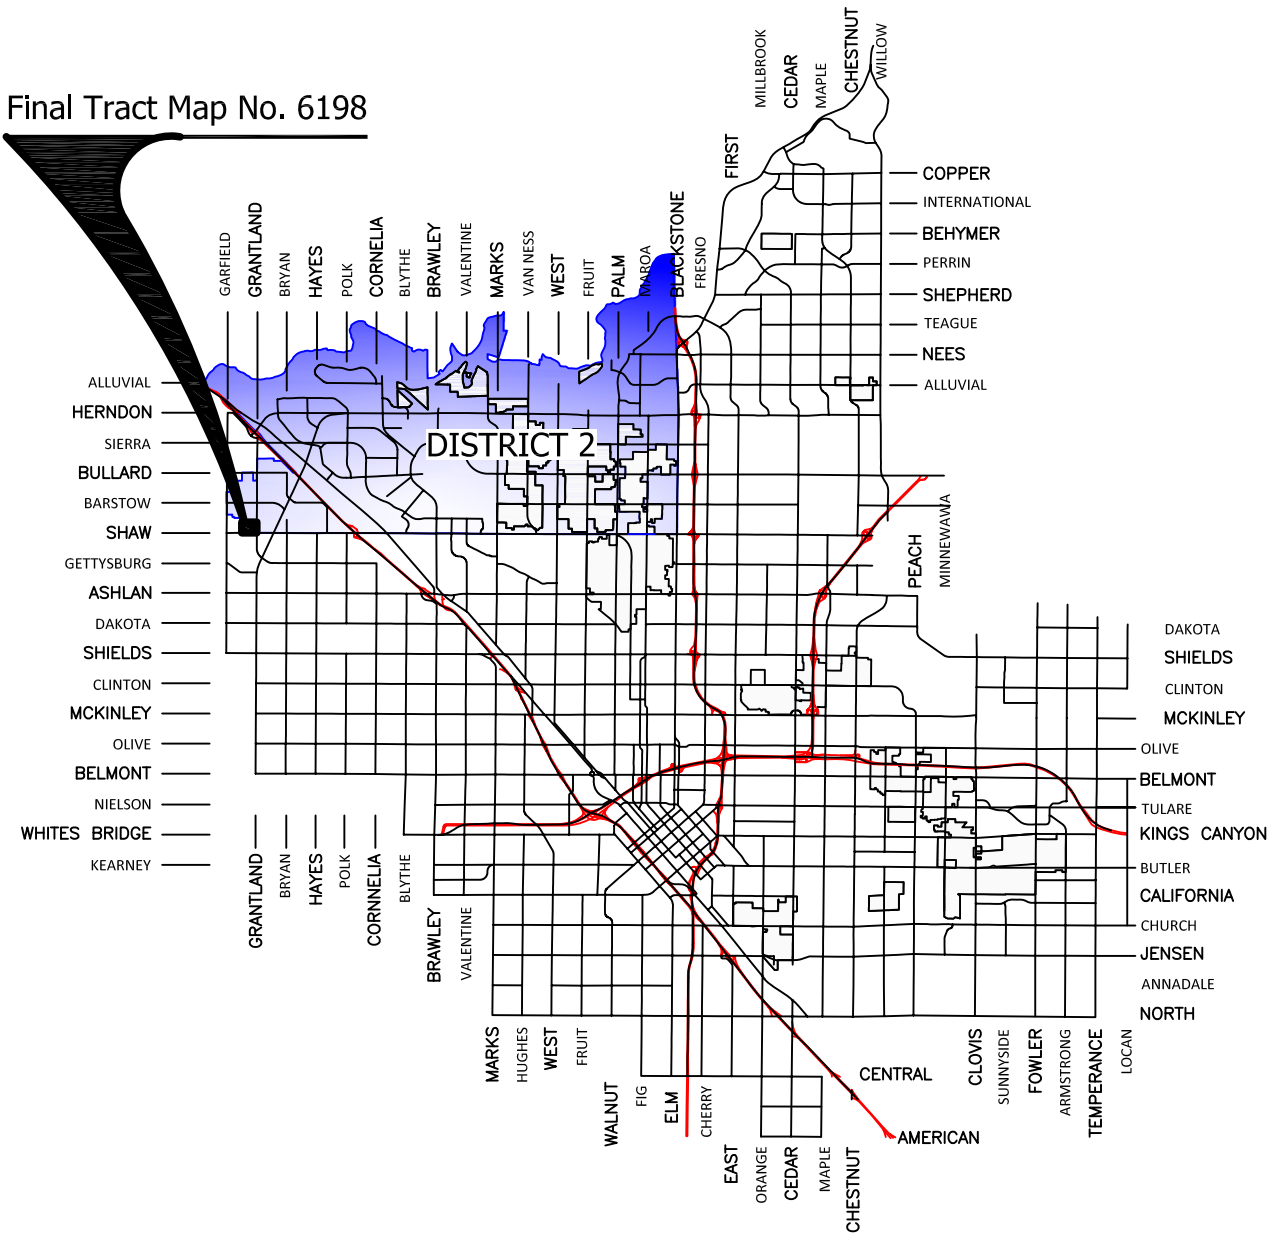

CITY OF  
**FRESNO**  
 PUBLIC WORKS DEPARTMENT  
 TRAFFIC OPERATIONS AND PLANNING DIVISION

NOT TO SCALE  
 April 13, 2020

Final Tract Map No. 6198

LOCATION MAP  
 Annexation No. 109  
 COMMUNITY FACILITIES DISTRICT NO. 11