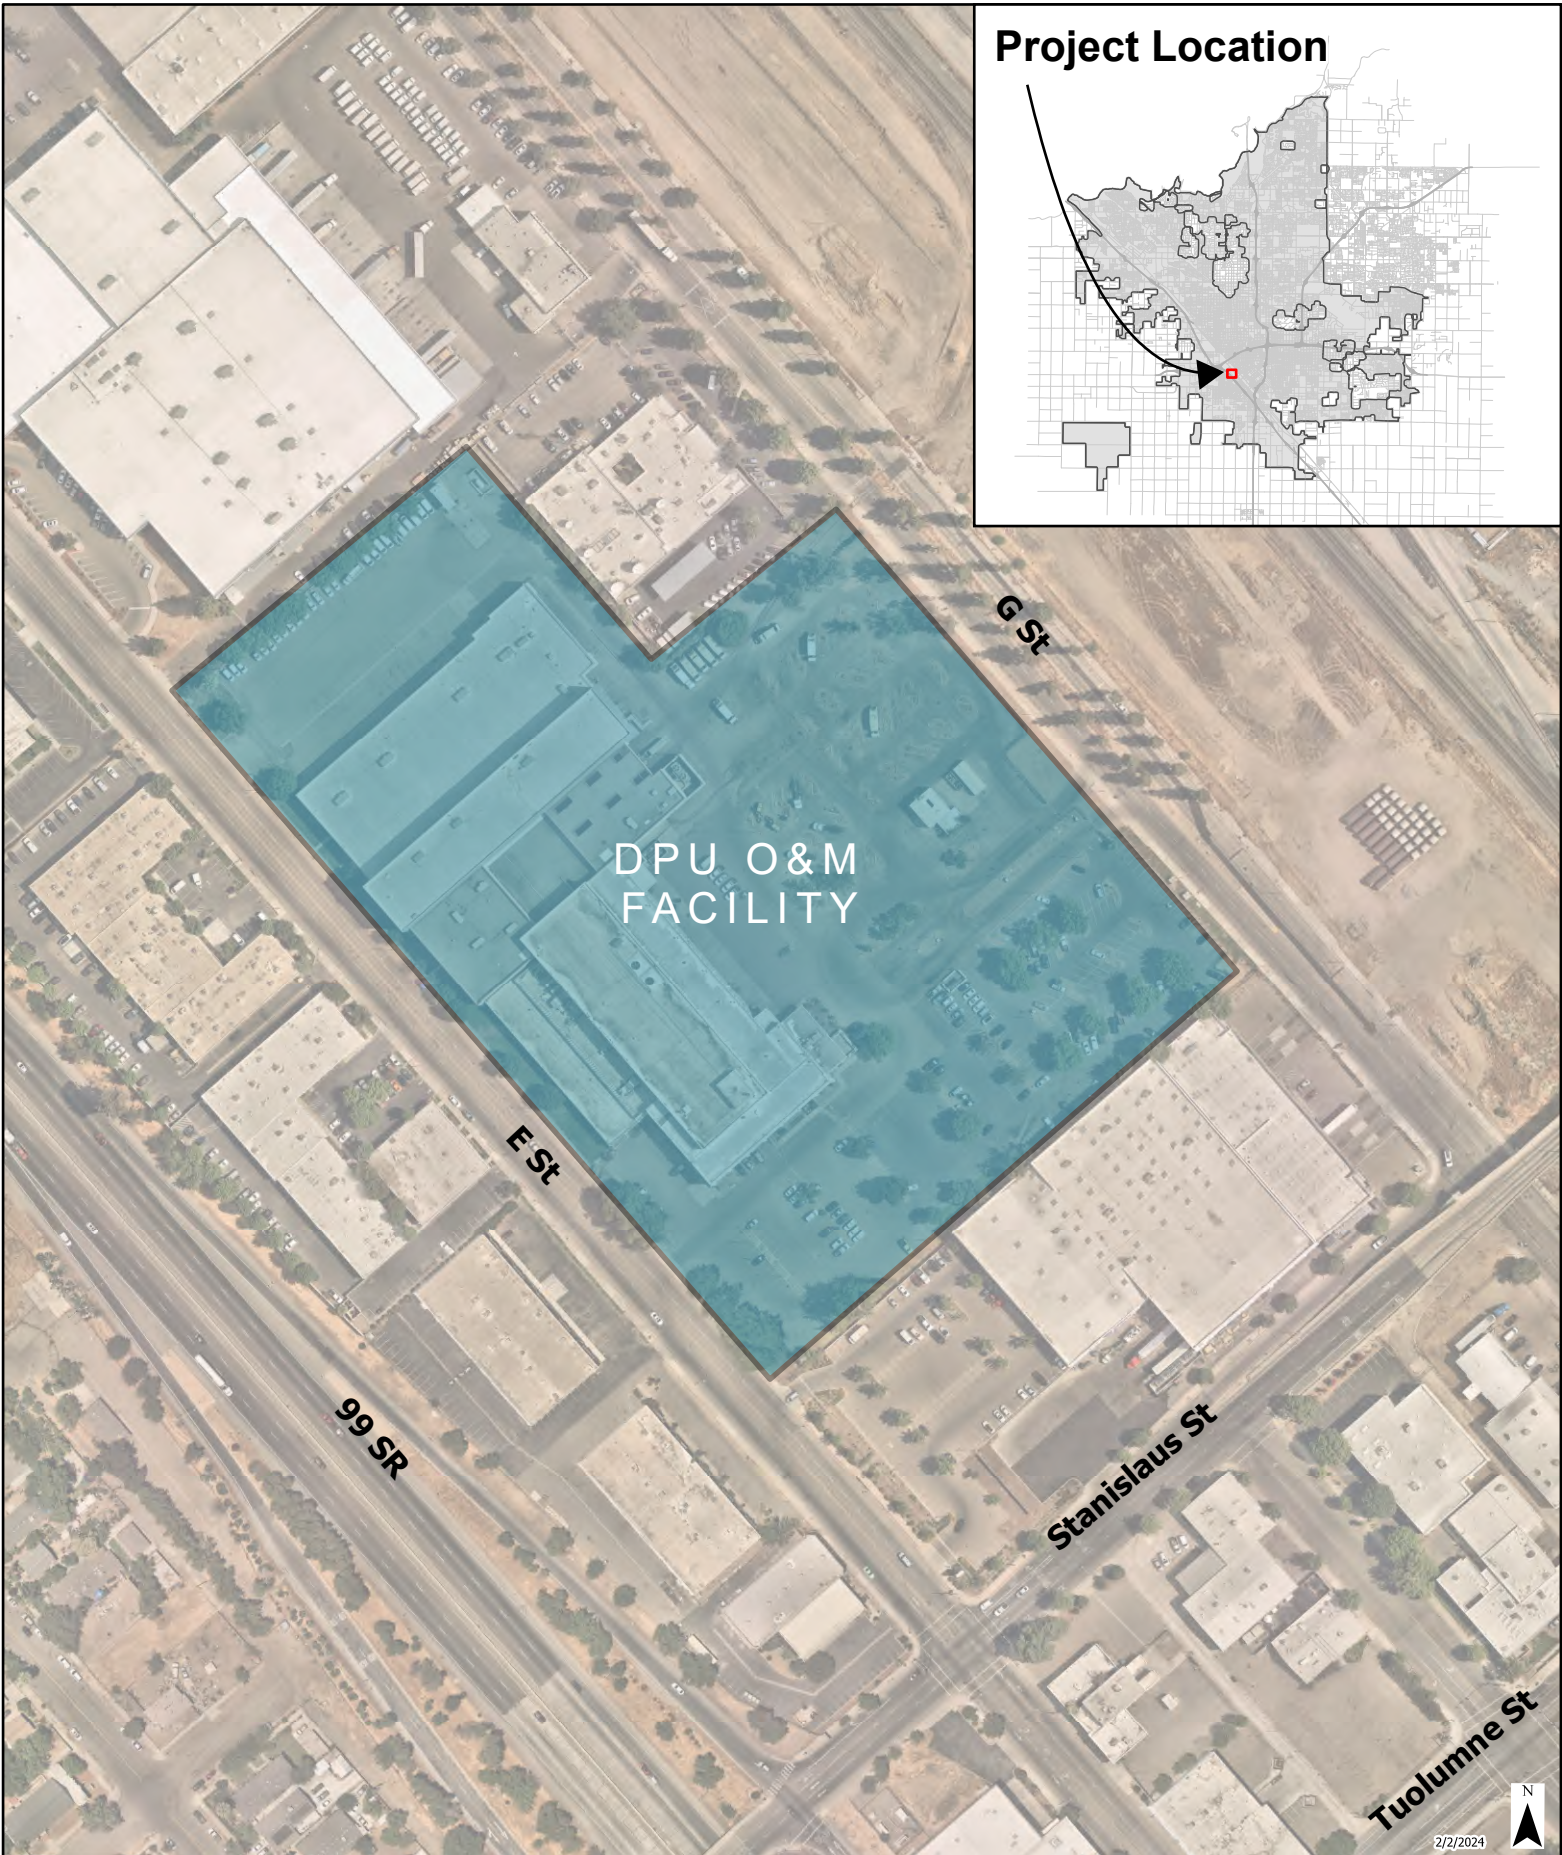

Project Location

Vicinity Map

DPU O&M Facility

City of Fresno
Department of Public Utilities