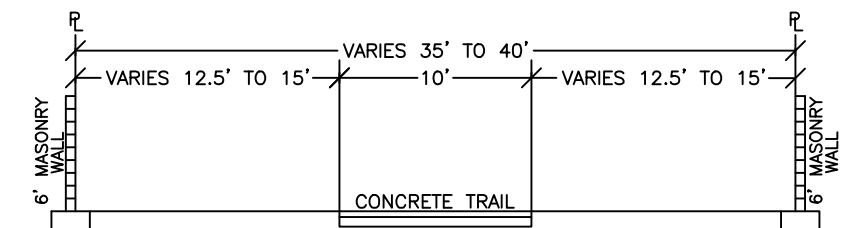

WEST GETTYSBURG AVENUE (ALIGNMENT)
S.P.R.R. (ABANDONED)

Proposed MT-2 Revision Trail Layout

SCALE: 1" = 300'

OPEN SPACE

- 87,120 S.F. PARK
- 186,150 S.F. TRAILS ADJACENT TO MAJOR STREETS PER CITY STD DWG P-60
- 81,400 S.F. TRAILS WITHIN DEVELOPMENTS PER DETAIL BELOW

TRAIL DETAIL

NORTH GARFIELD AVENUE

NORTH GRANTLAND AVENUE

WEST ASHLAN AVENUE

TENTATIVE TRACT 6216

TENTATIVE TRACT 6212