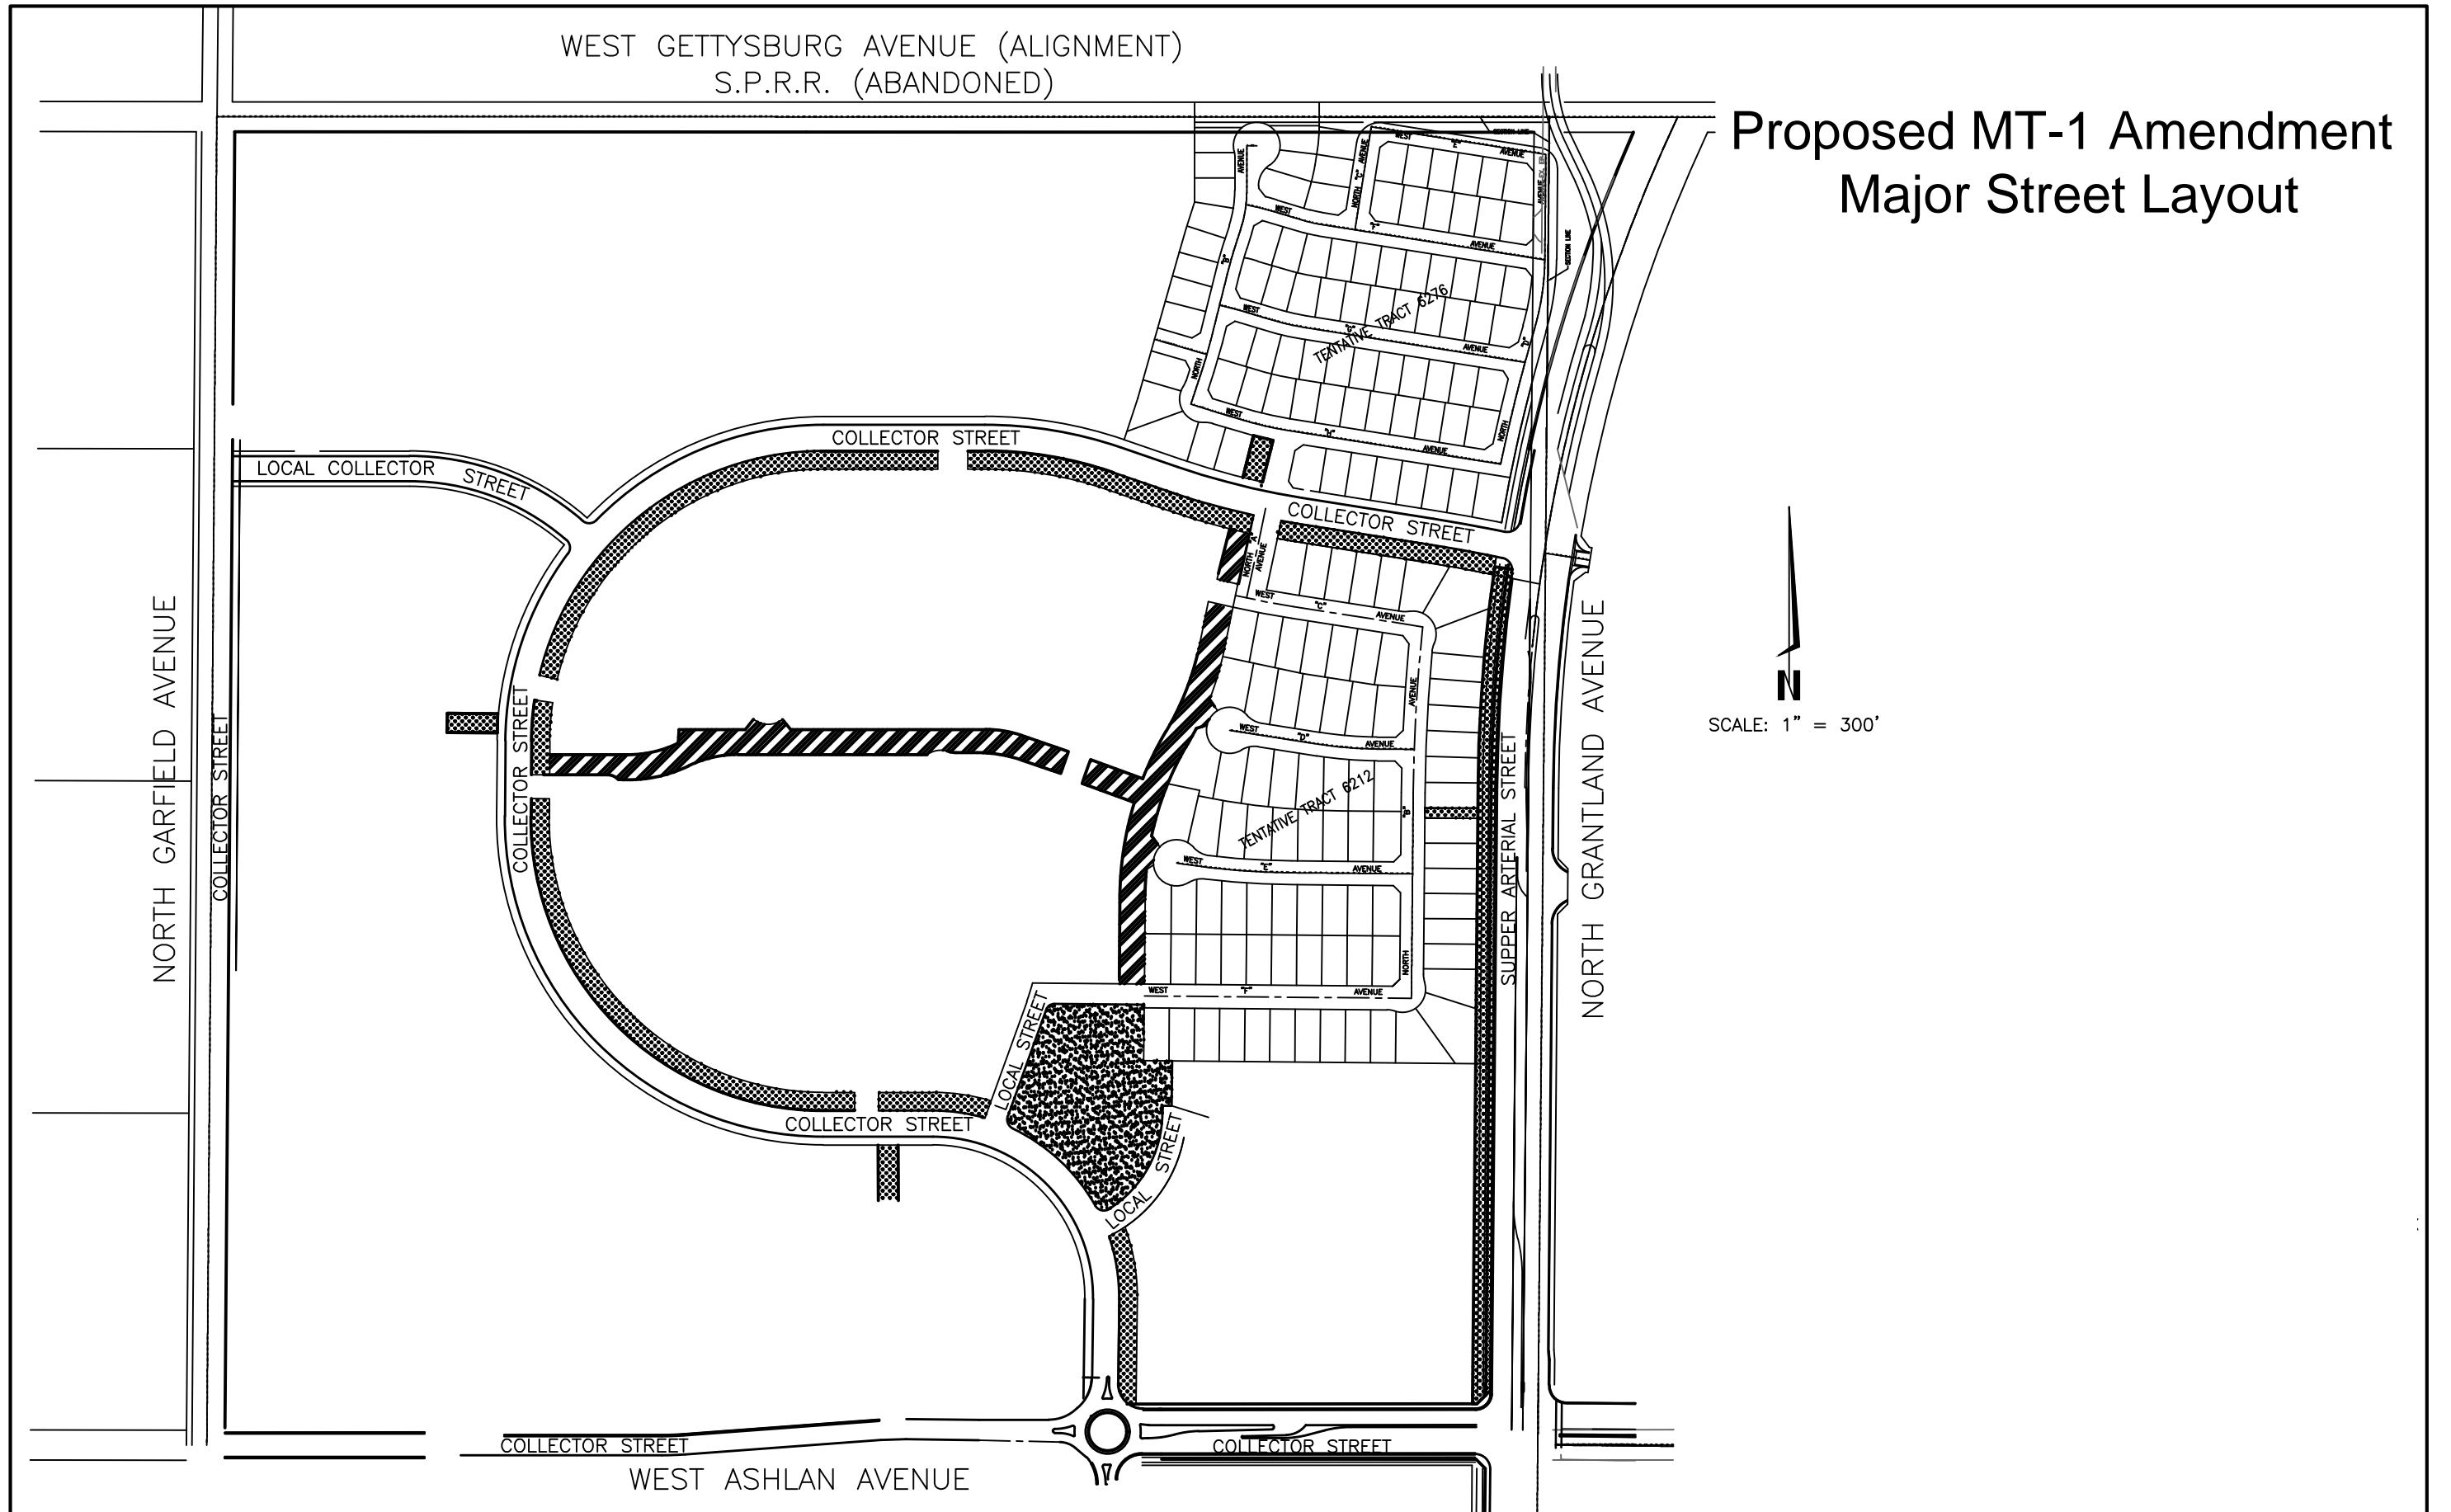

Exhibit F

WEST GETTYSBURG AVENUE (ALIGNMENT)
S.P.R.R. (ABANDONED)

Proposed MT-1 Amendment Major Street Layout

N
SCALE: 1" = 300'

WEST GETTYSBURG AVENUE (ALIGNMENT)
S.P.R.R. (ABANDONED)

Proposed MT-2 Revision Trail Layout

SCALE: 1" = 300'

OPEN SPACE

-  87,120 S.F. PARK
-  186,150 S.F. TRAILS ADJACENT TO MAJOR STREETS PER CITY STD DWG P-60
-  81,400 S.F. TRAILS WITHIN DEVELOPMENTS PER DETAIL BELOW

TRAIL DETAIL

NORTH GARFIELD AVENUE