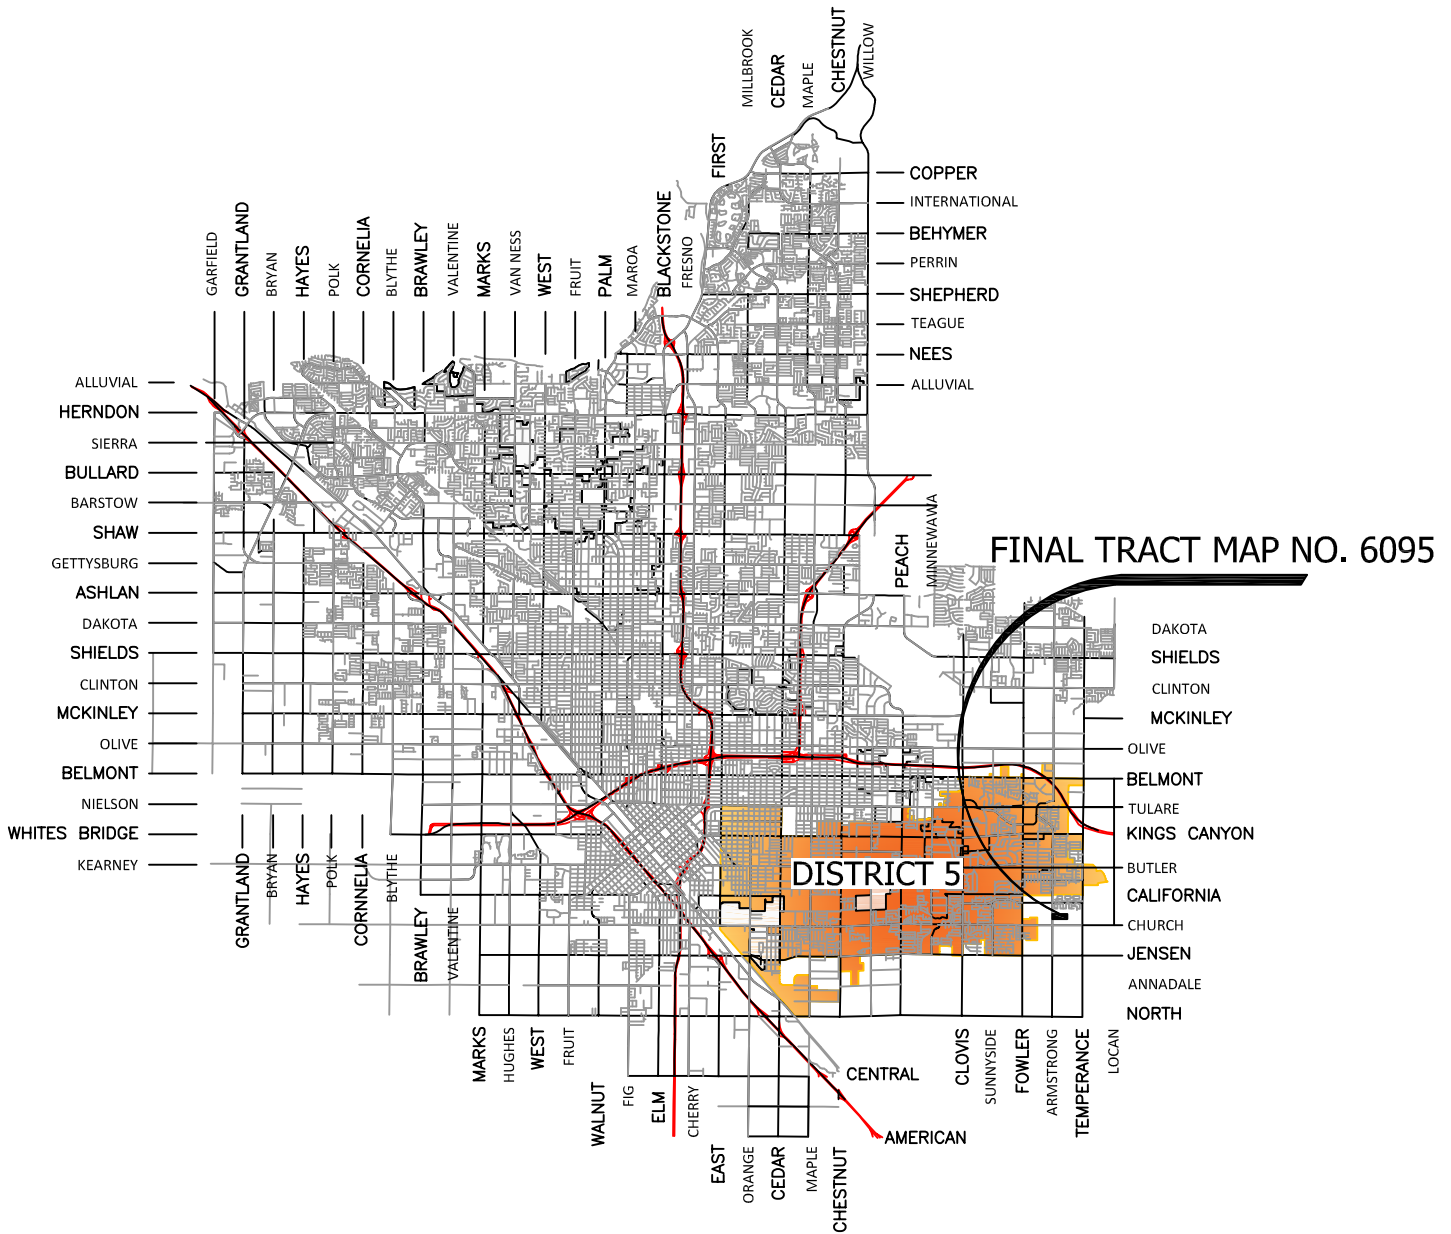

CITY OF
FRESNO
 PUBLIC WORKS DEPARTMENT
 TRAFFIC AND ENGINEERING SERVICES DIVISION

NOT TO SCALE
 March 9, 2016

LOCATION MAP
 COMMUNITY FACILITIES DISTRICT NO. 15