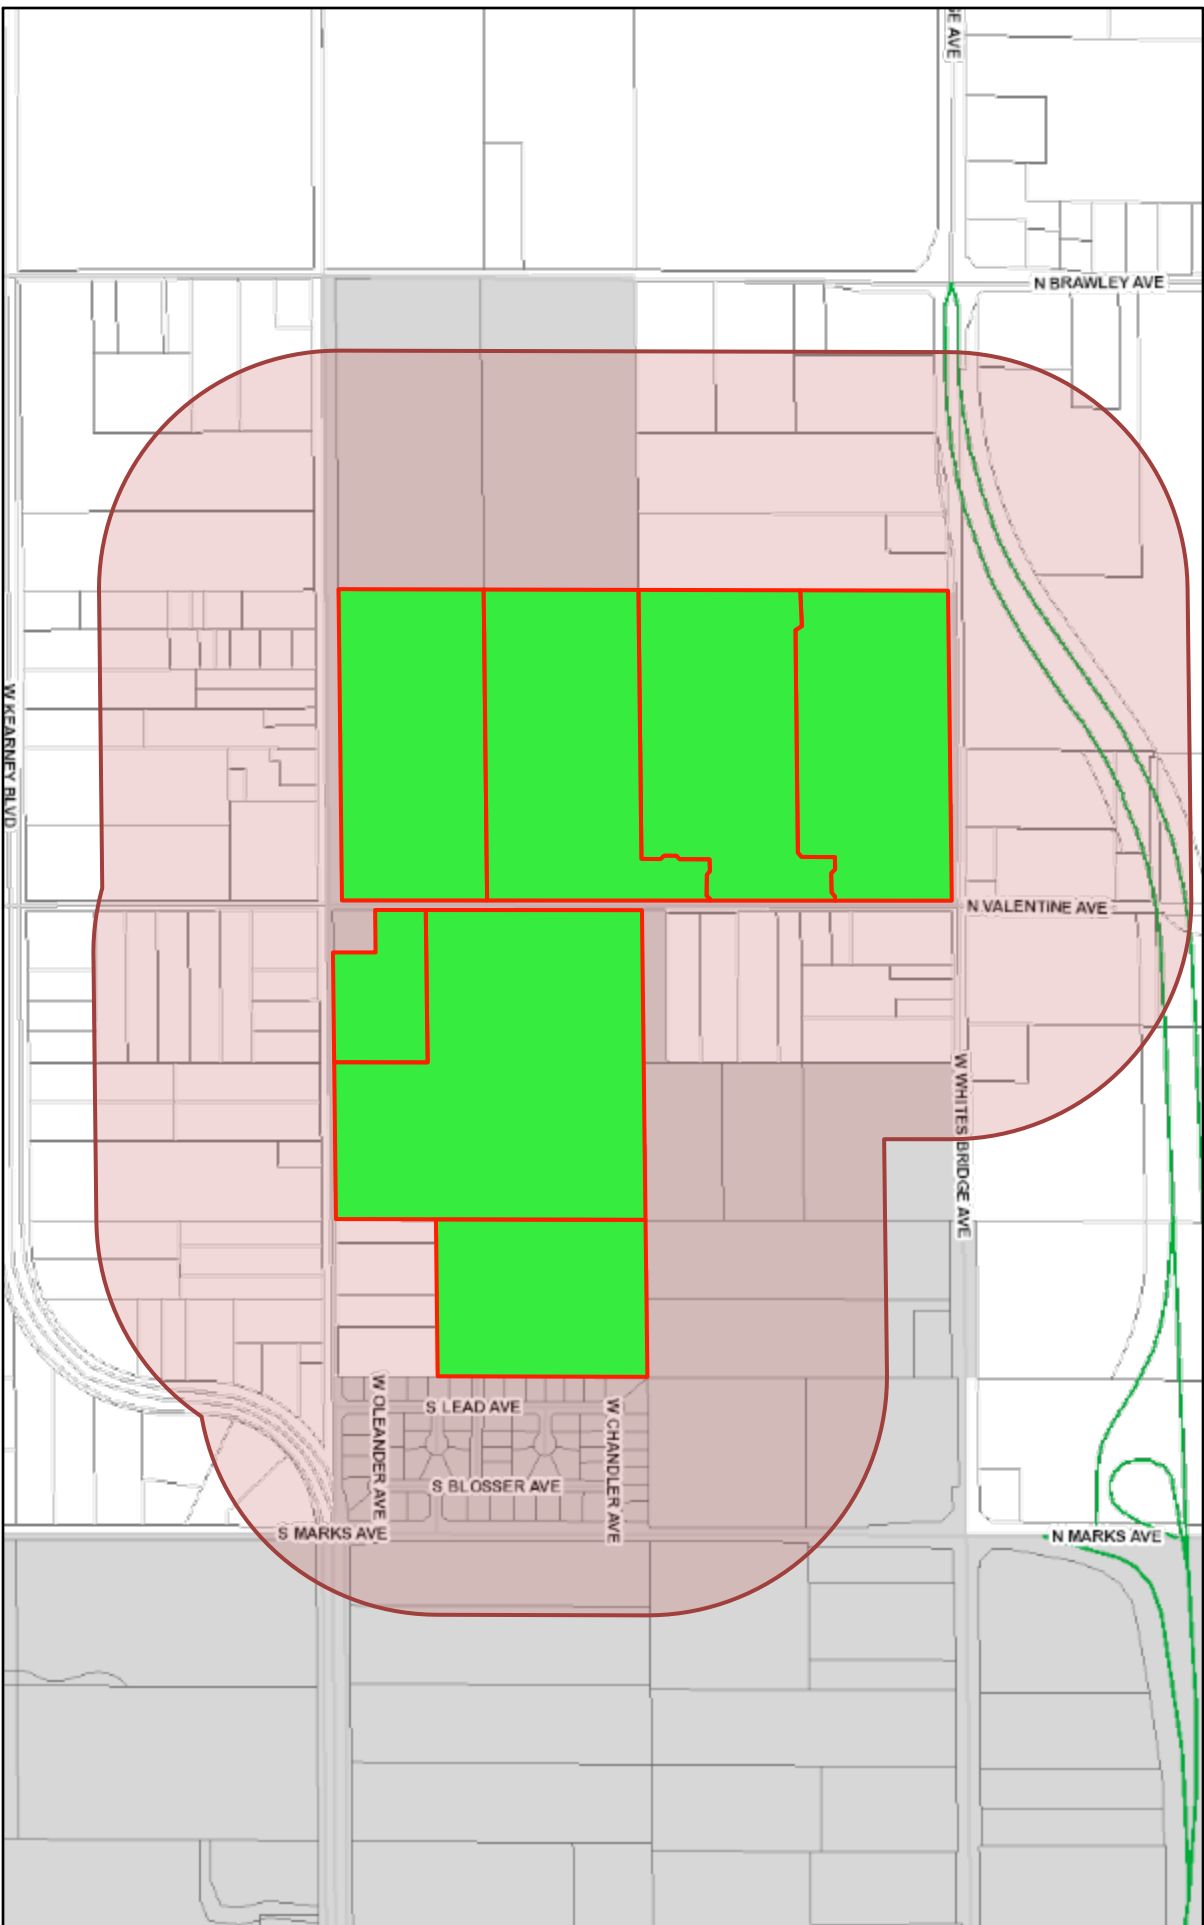

Public Hearing Notice Radius Map

 Subject Properties

 1,000 ft. Buffer