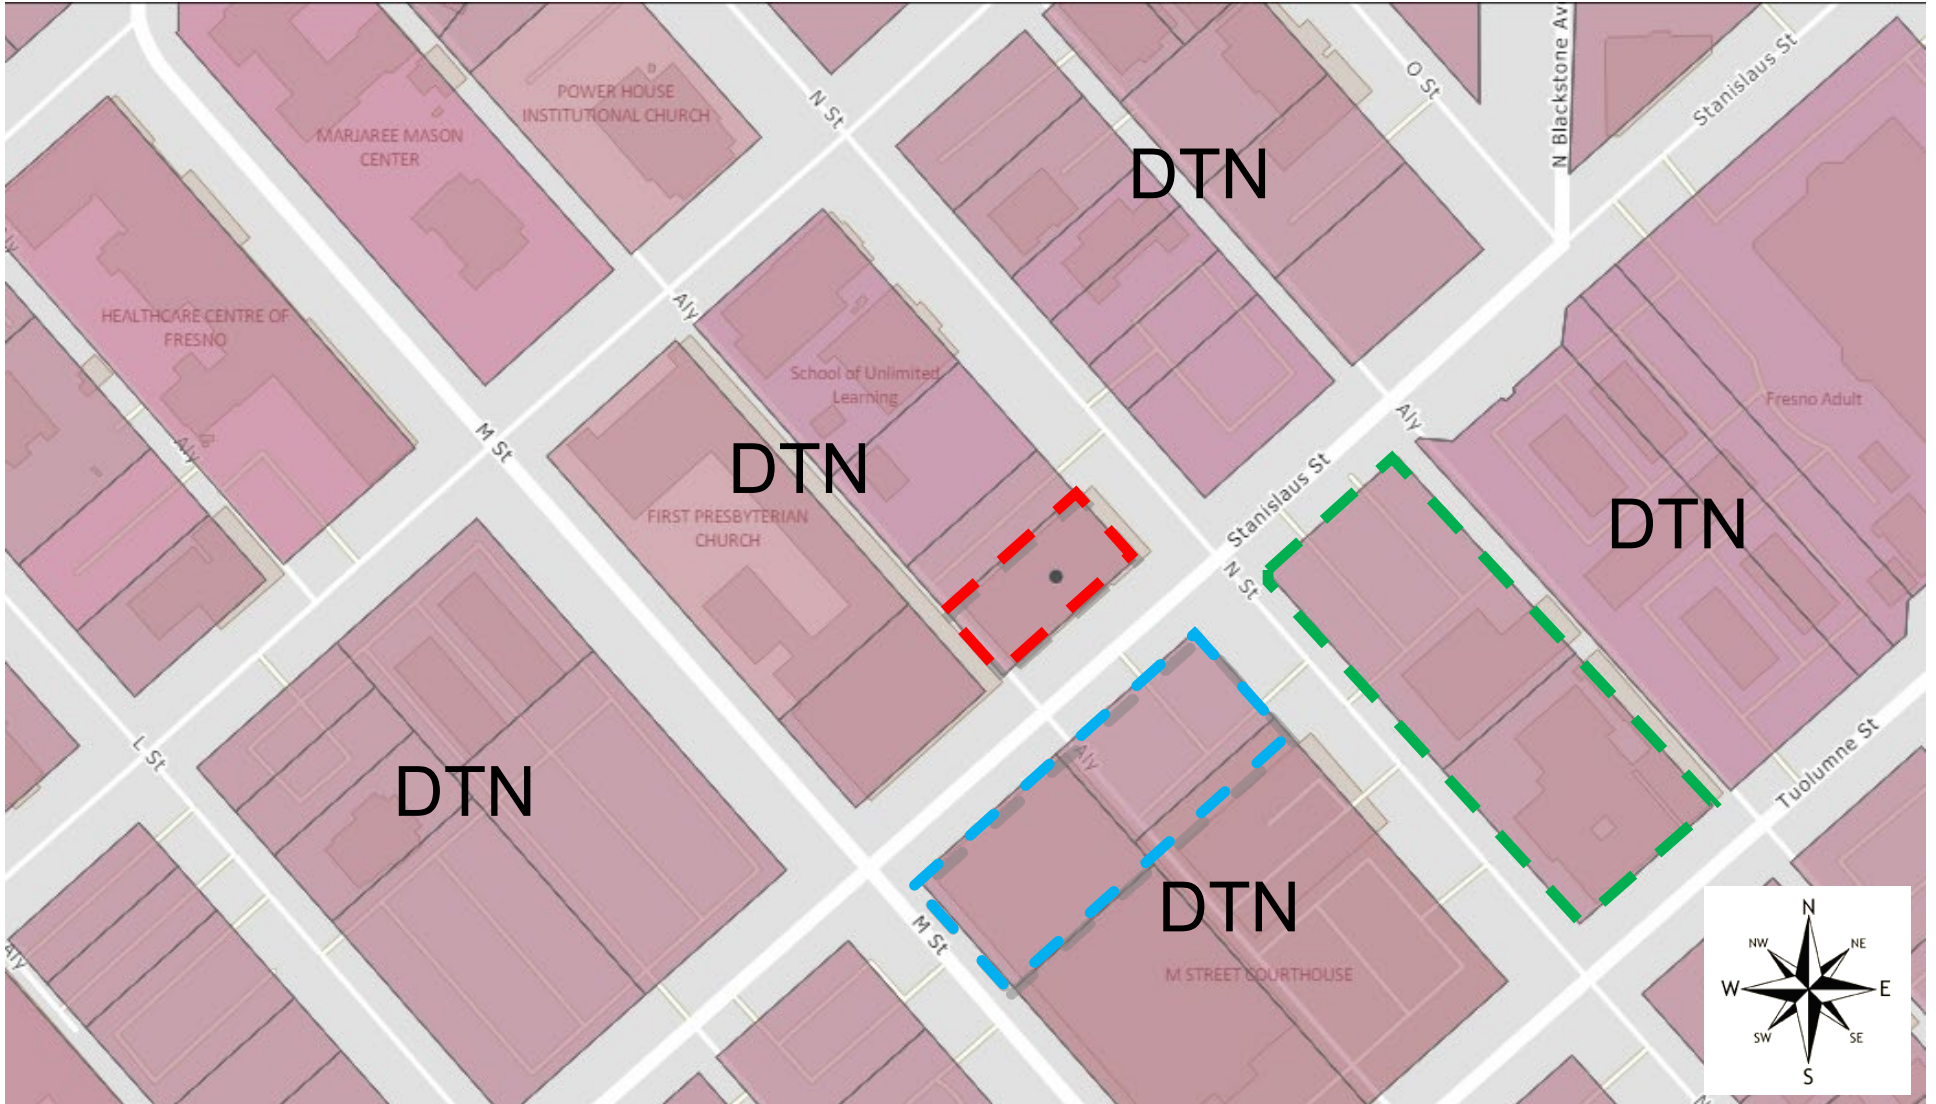

Exhibit C – Zoning Map

Zoning Map

Legend

 DTN – Downtown – Neighborhood (Activity Class C)

Proposed Project Site
(±0.26 acres)

Existing Locations