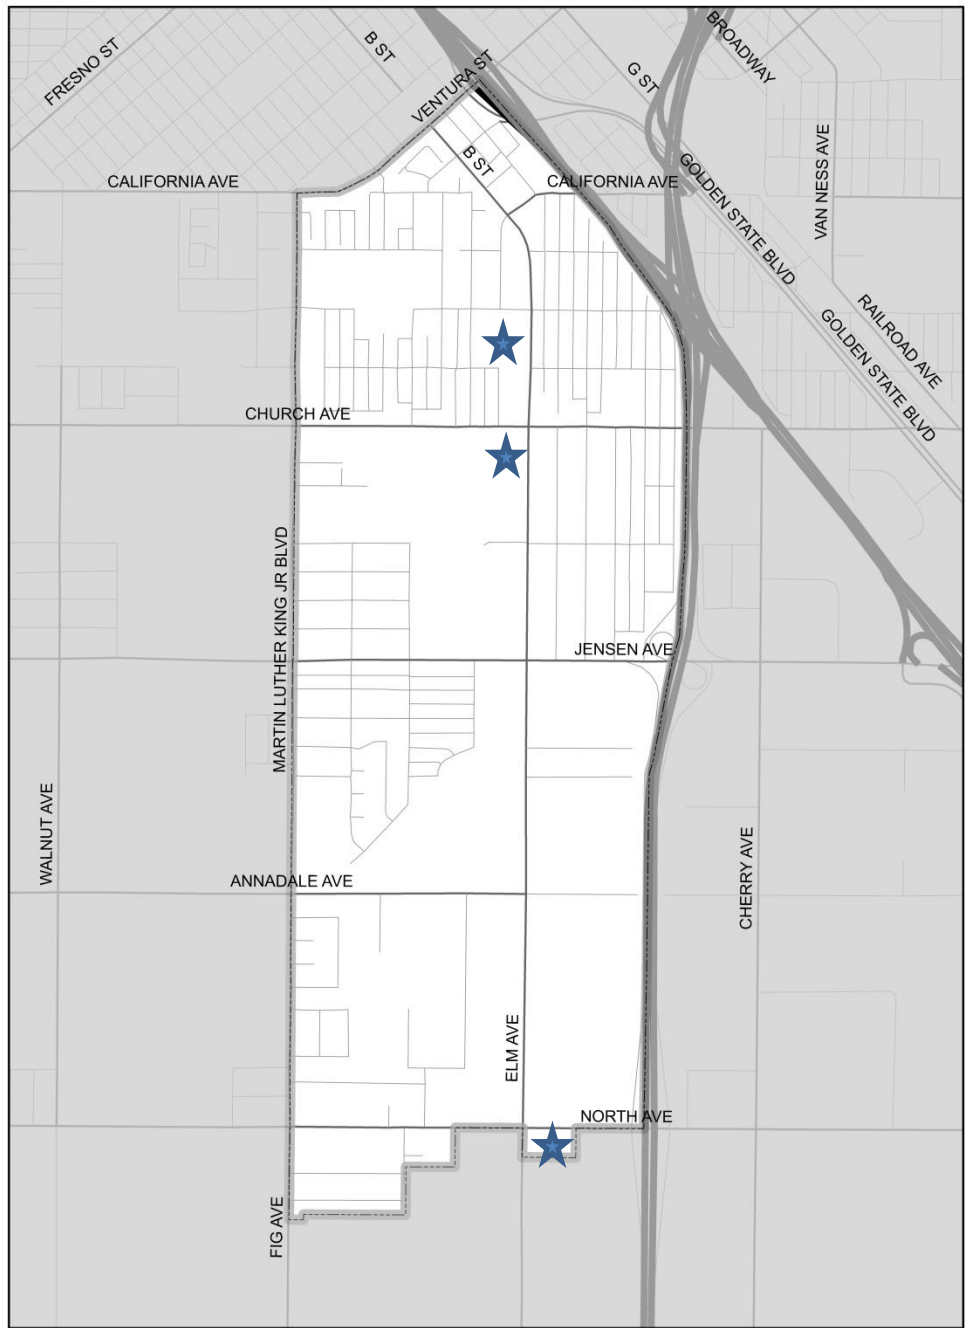

Southwest Fresno Brownfields Area-Wide Planning Map

Approximately 1,092 acres
City of Fresno Development and Resource Management Department, September 22, 2014