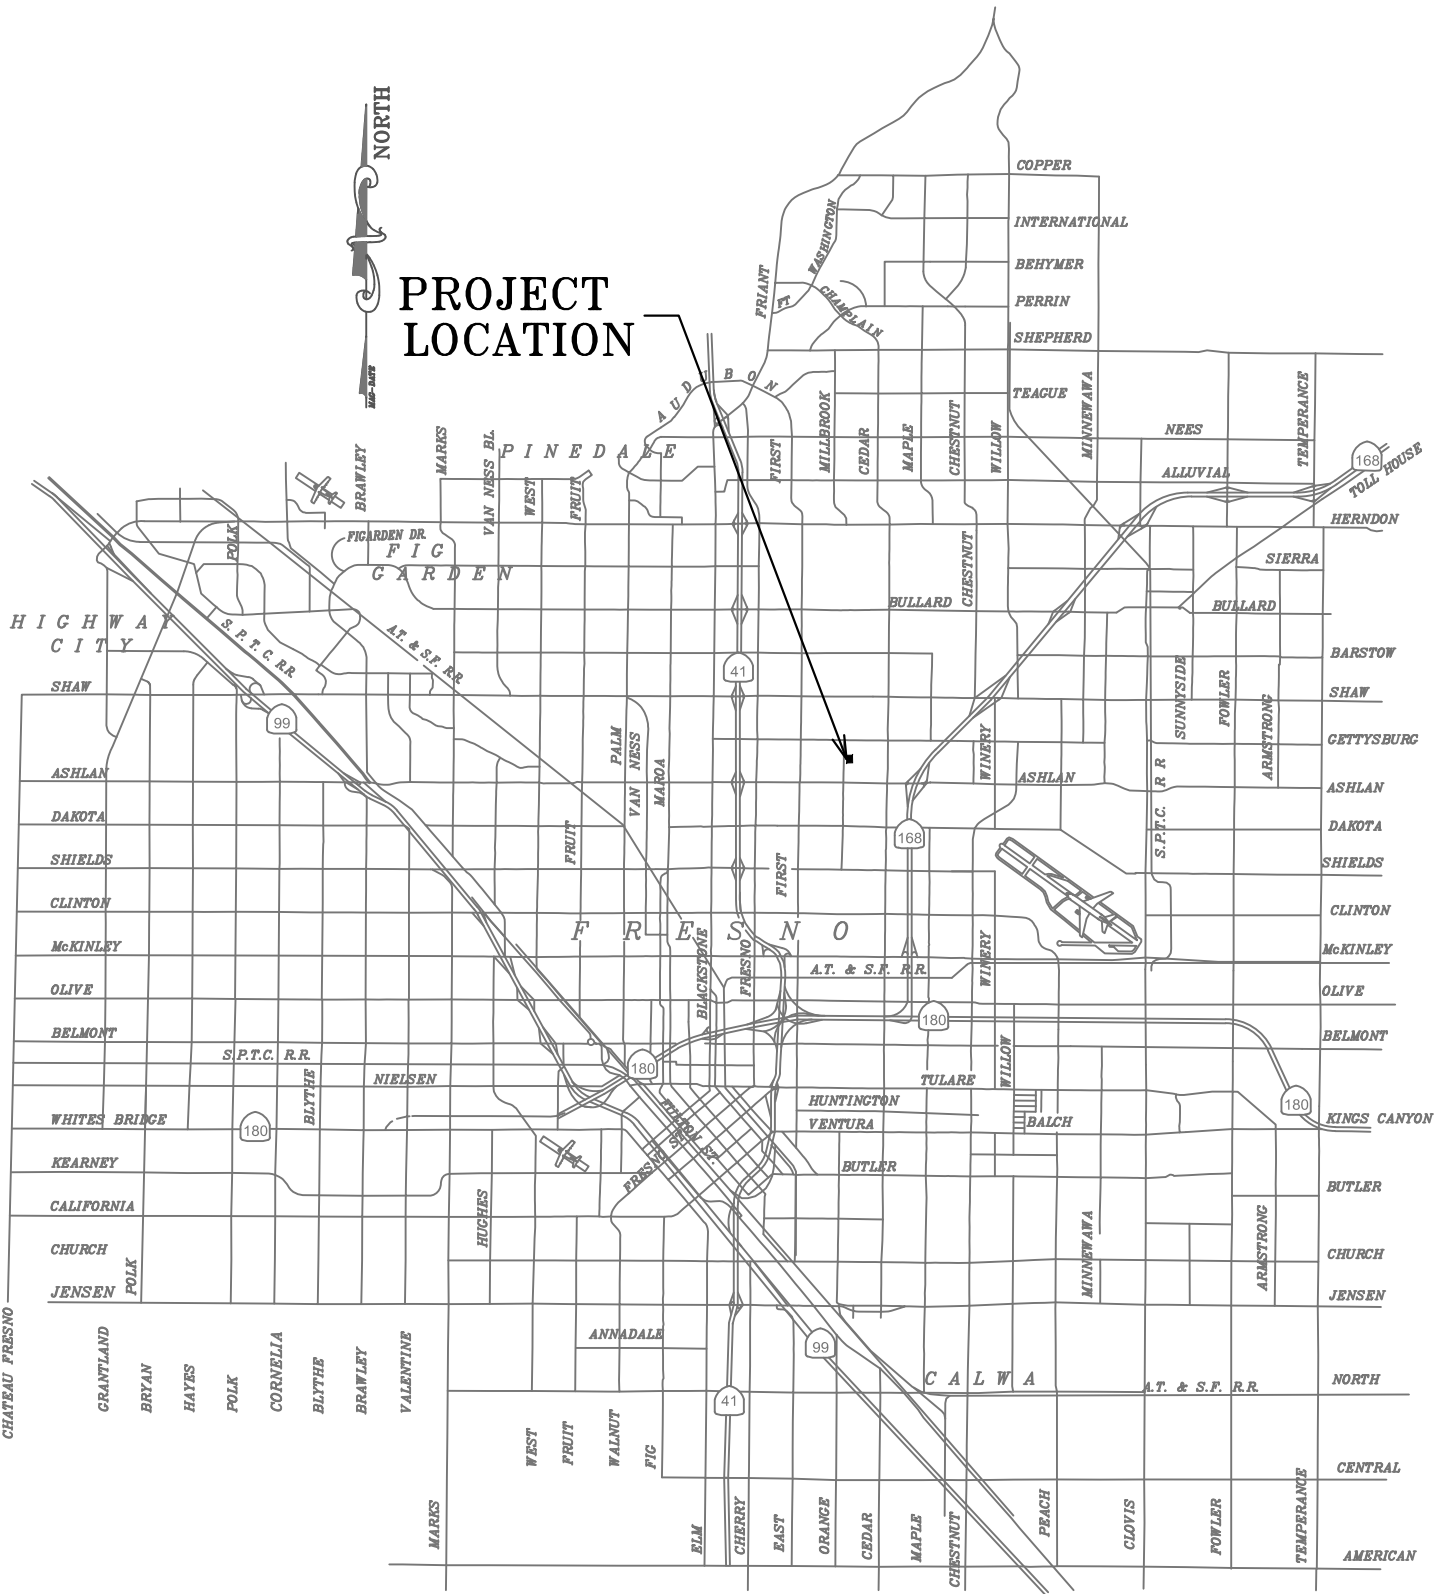

# PROJECT LOCATION

CITY OF FRESNO – DEPARTMENT OF PUBLIC WORKS, FACILITIES MANAGEMENT

DISTRICT 4 – MULTI-GENERATIONAL CENTER  
AT LARGE PARK

PROJECT VICINITY MAP  
NOT TO SCALE

COUNCIL DISTRICTS  
4

DATE:  
February 2020