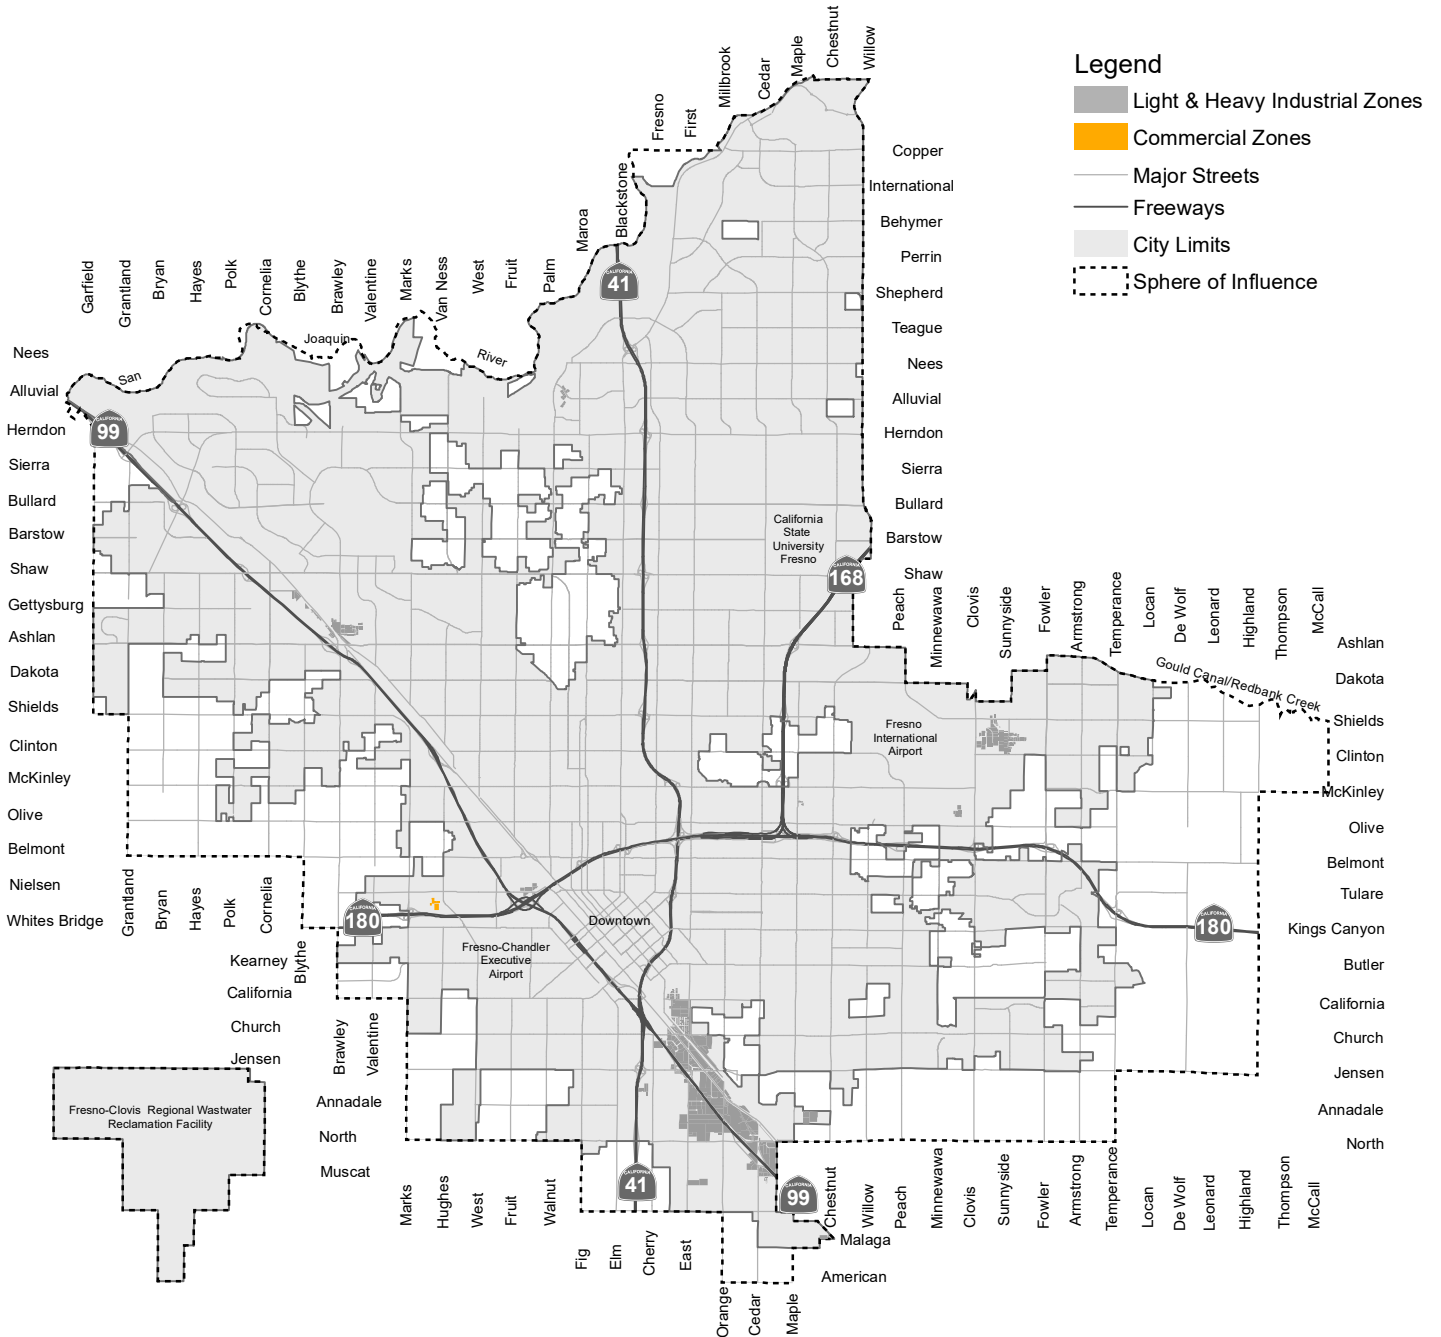

Razor Wire Locations per Text Amendment No. P23-01018

- Legend**
- Light & Heavy Industrial Zones
 - Commercial Zones
 - Major Streets
 - Freeways
 - City Limits
 - Sphere of Influence

Source: Permit data provided by the City of Fresno Planning & Development Department. All other information provided by City of Fresno GIS.
 Disclaimer: This map is believed to be an accurate representation of the City of Fresno GIS data, however we make no warranties either expressed or implied for correctness of this data.