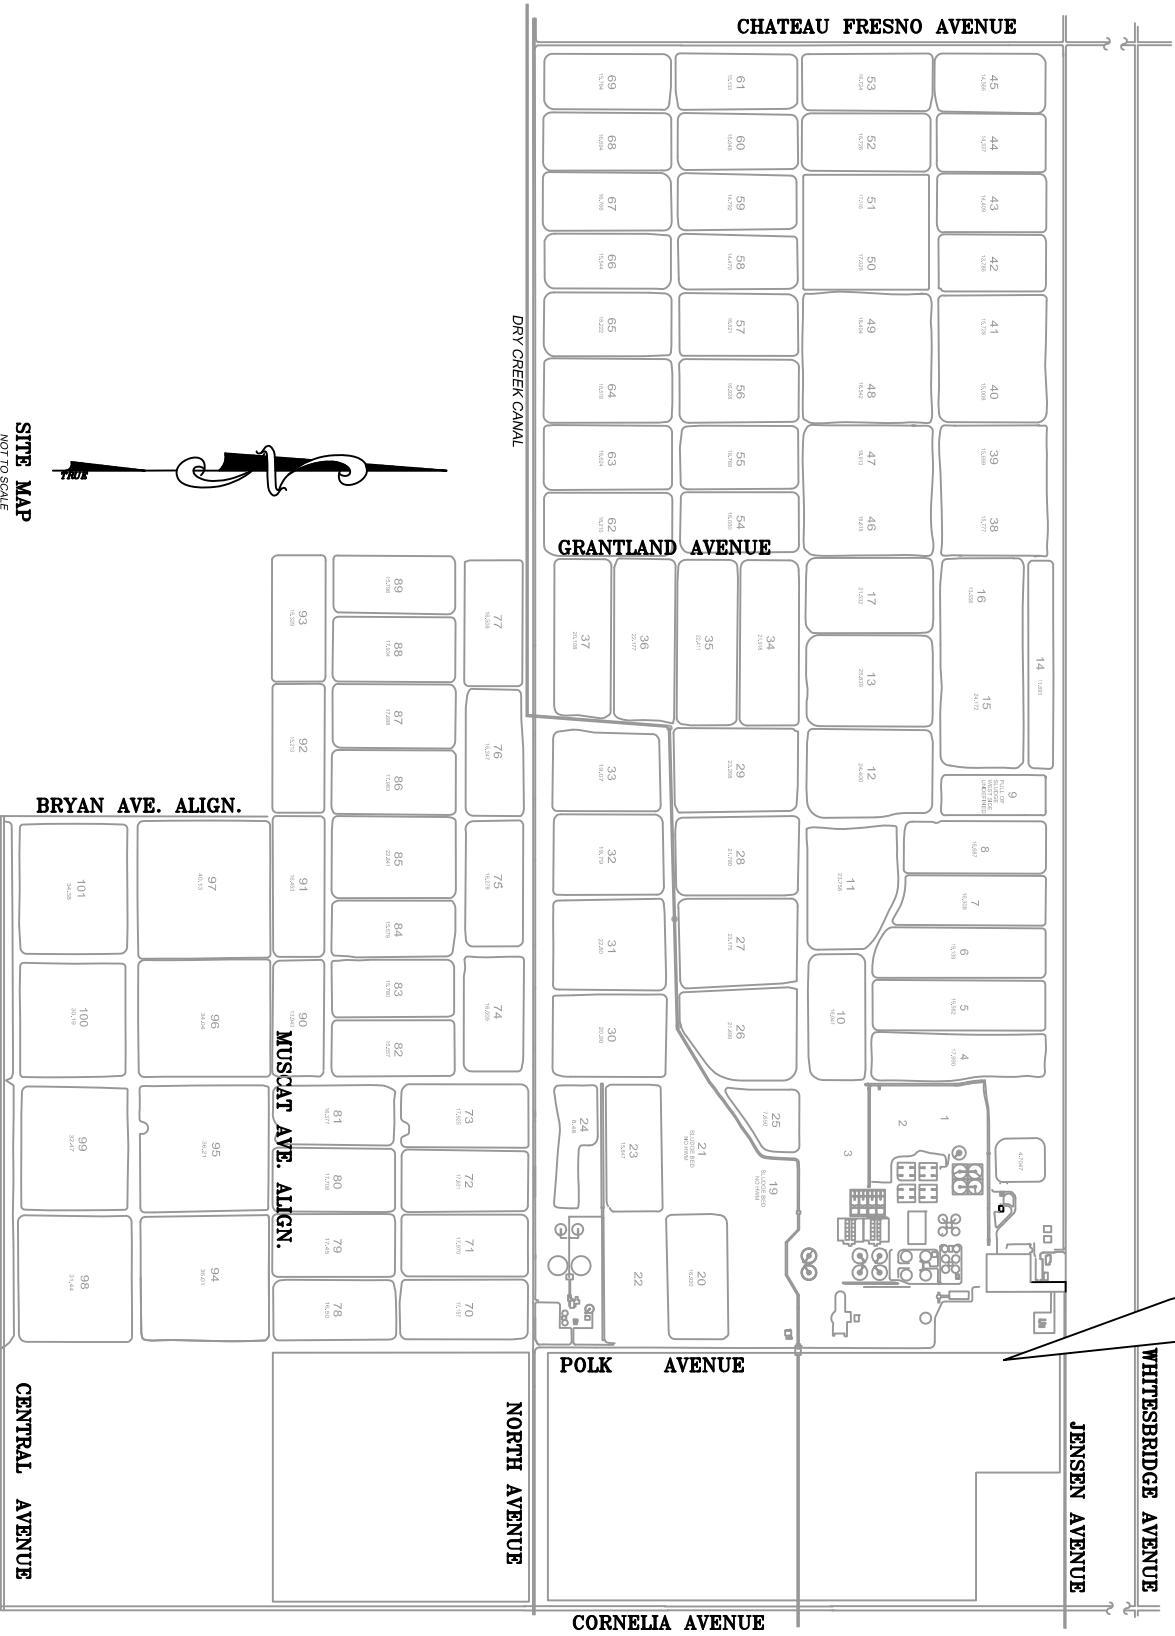

# VICINITY MAP

**SITE LOCATION**  
APN 32703024T  
5807 WEST JENSEN AVENUE

**SITE MAP**  
NOT TO SCALE