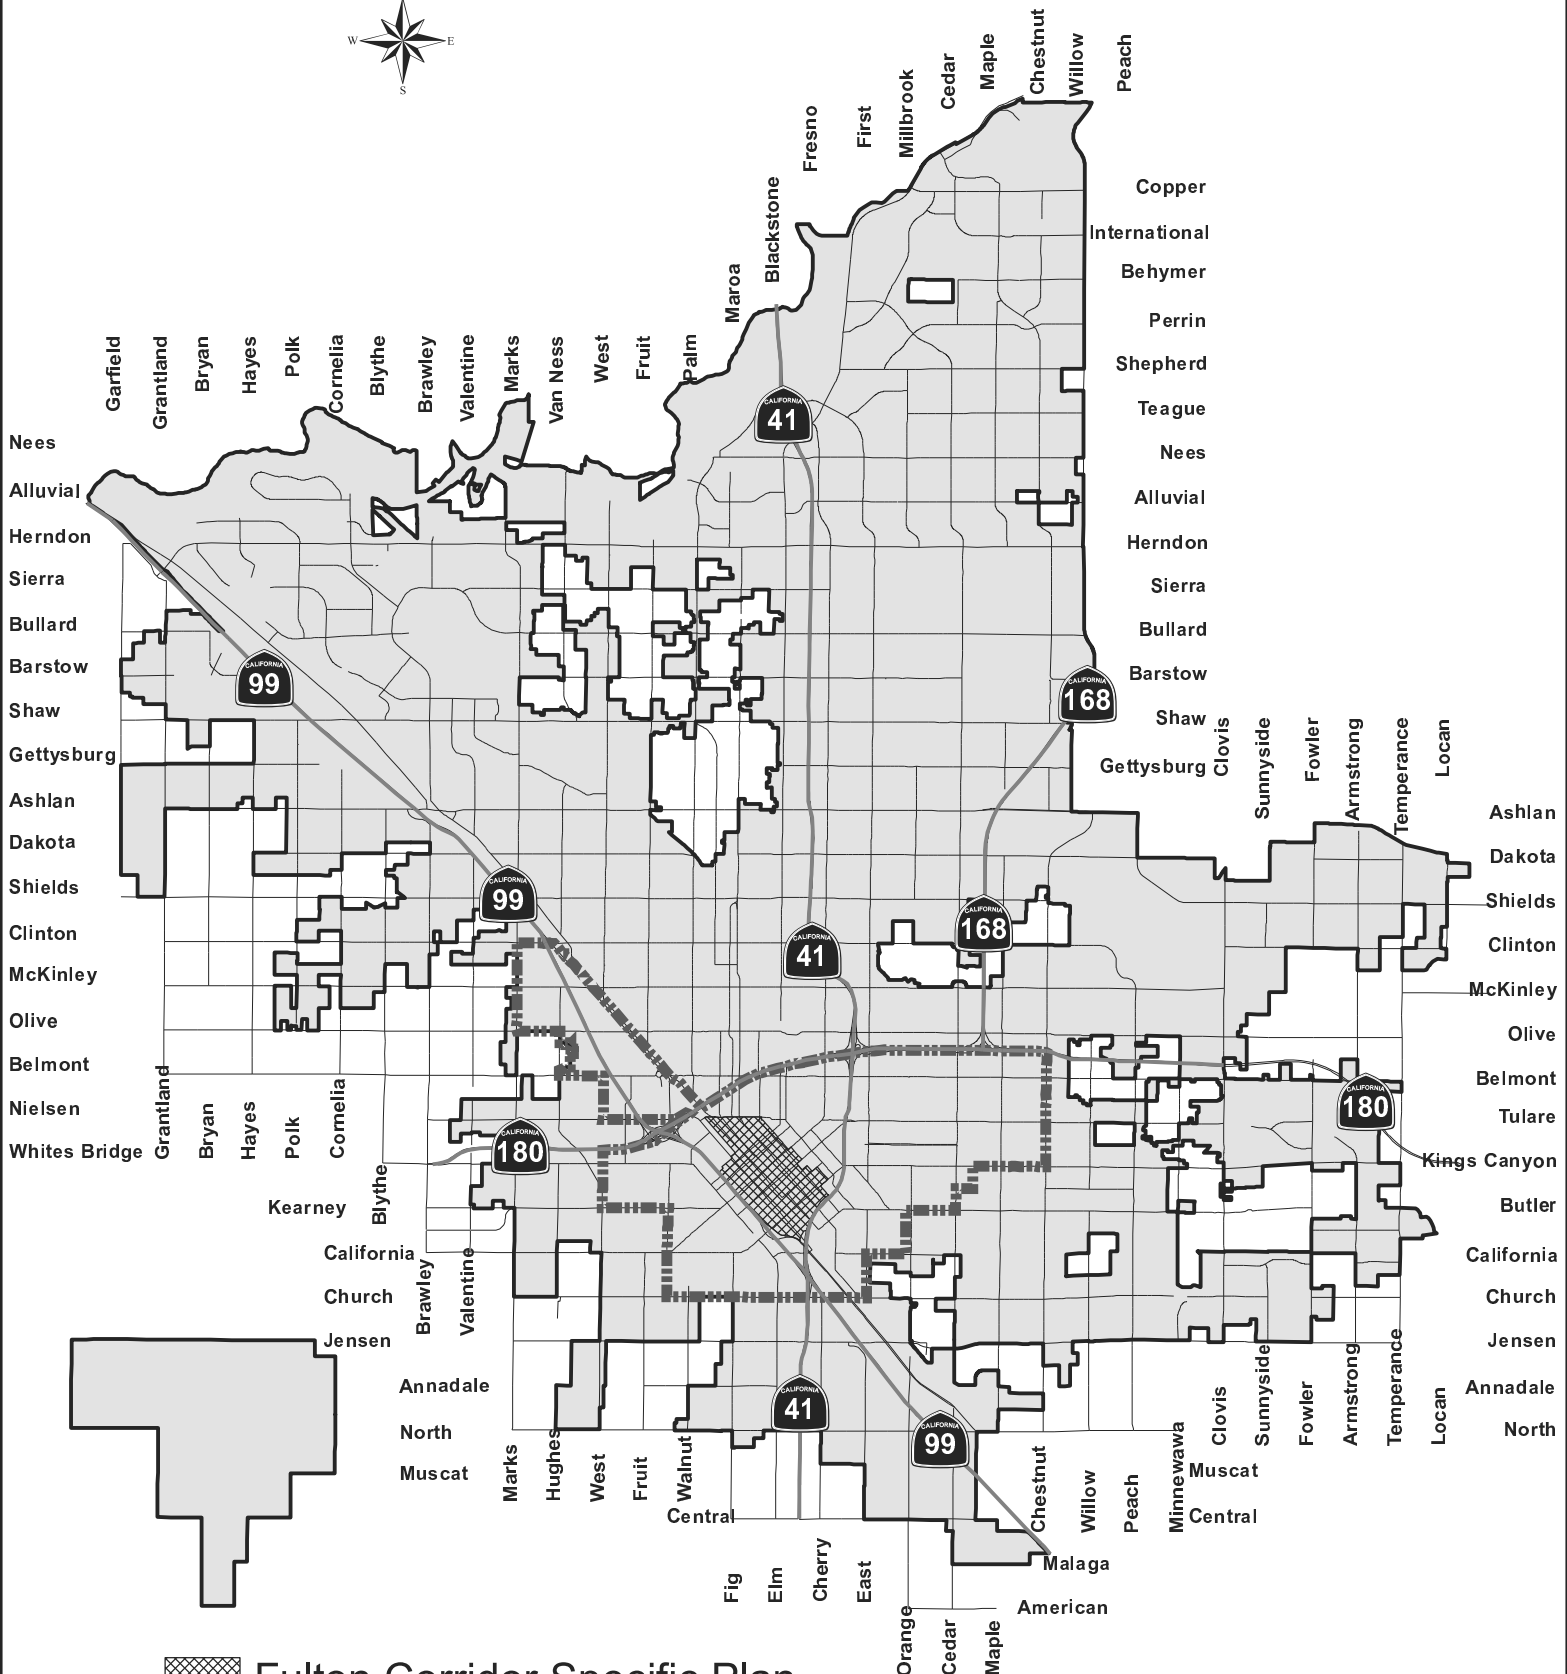

Exhibit A
Project Location Map

Project Location Map

- Fulton Corridor Specific Plan
- Downtown Neighborhoods Community Plan
- CityLimits