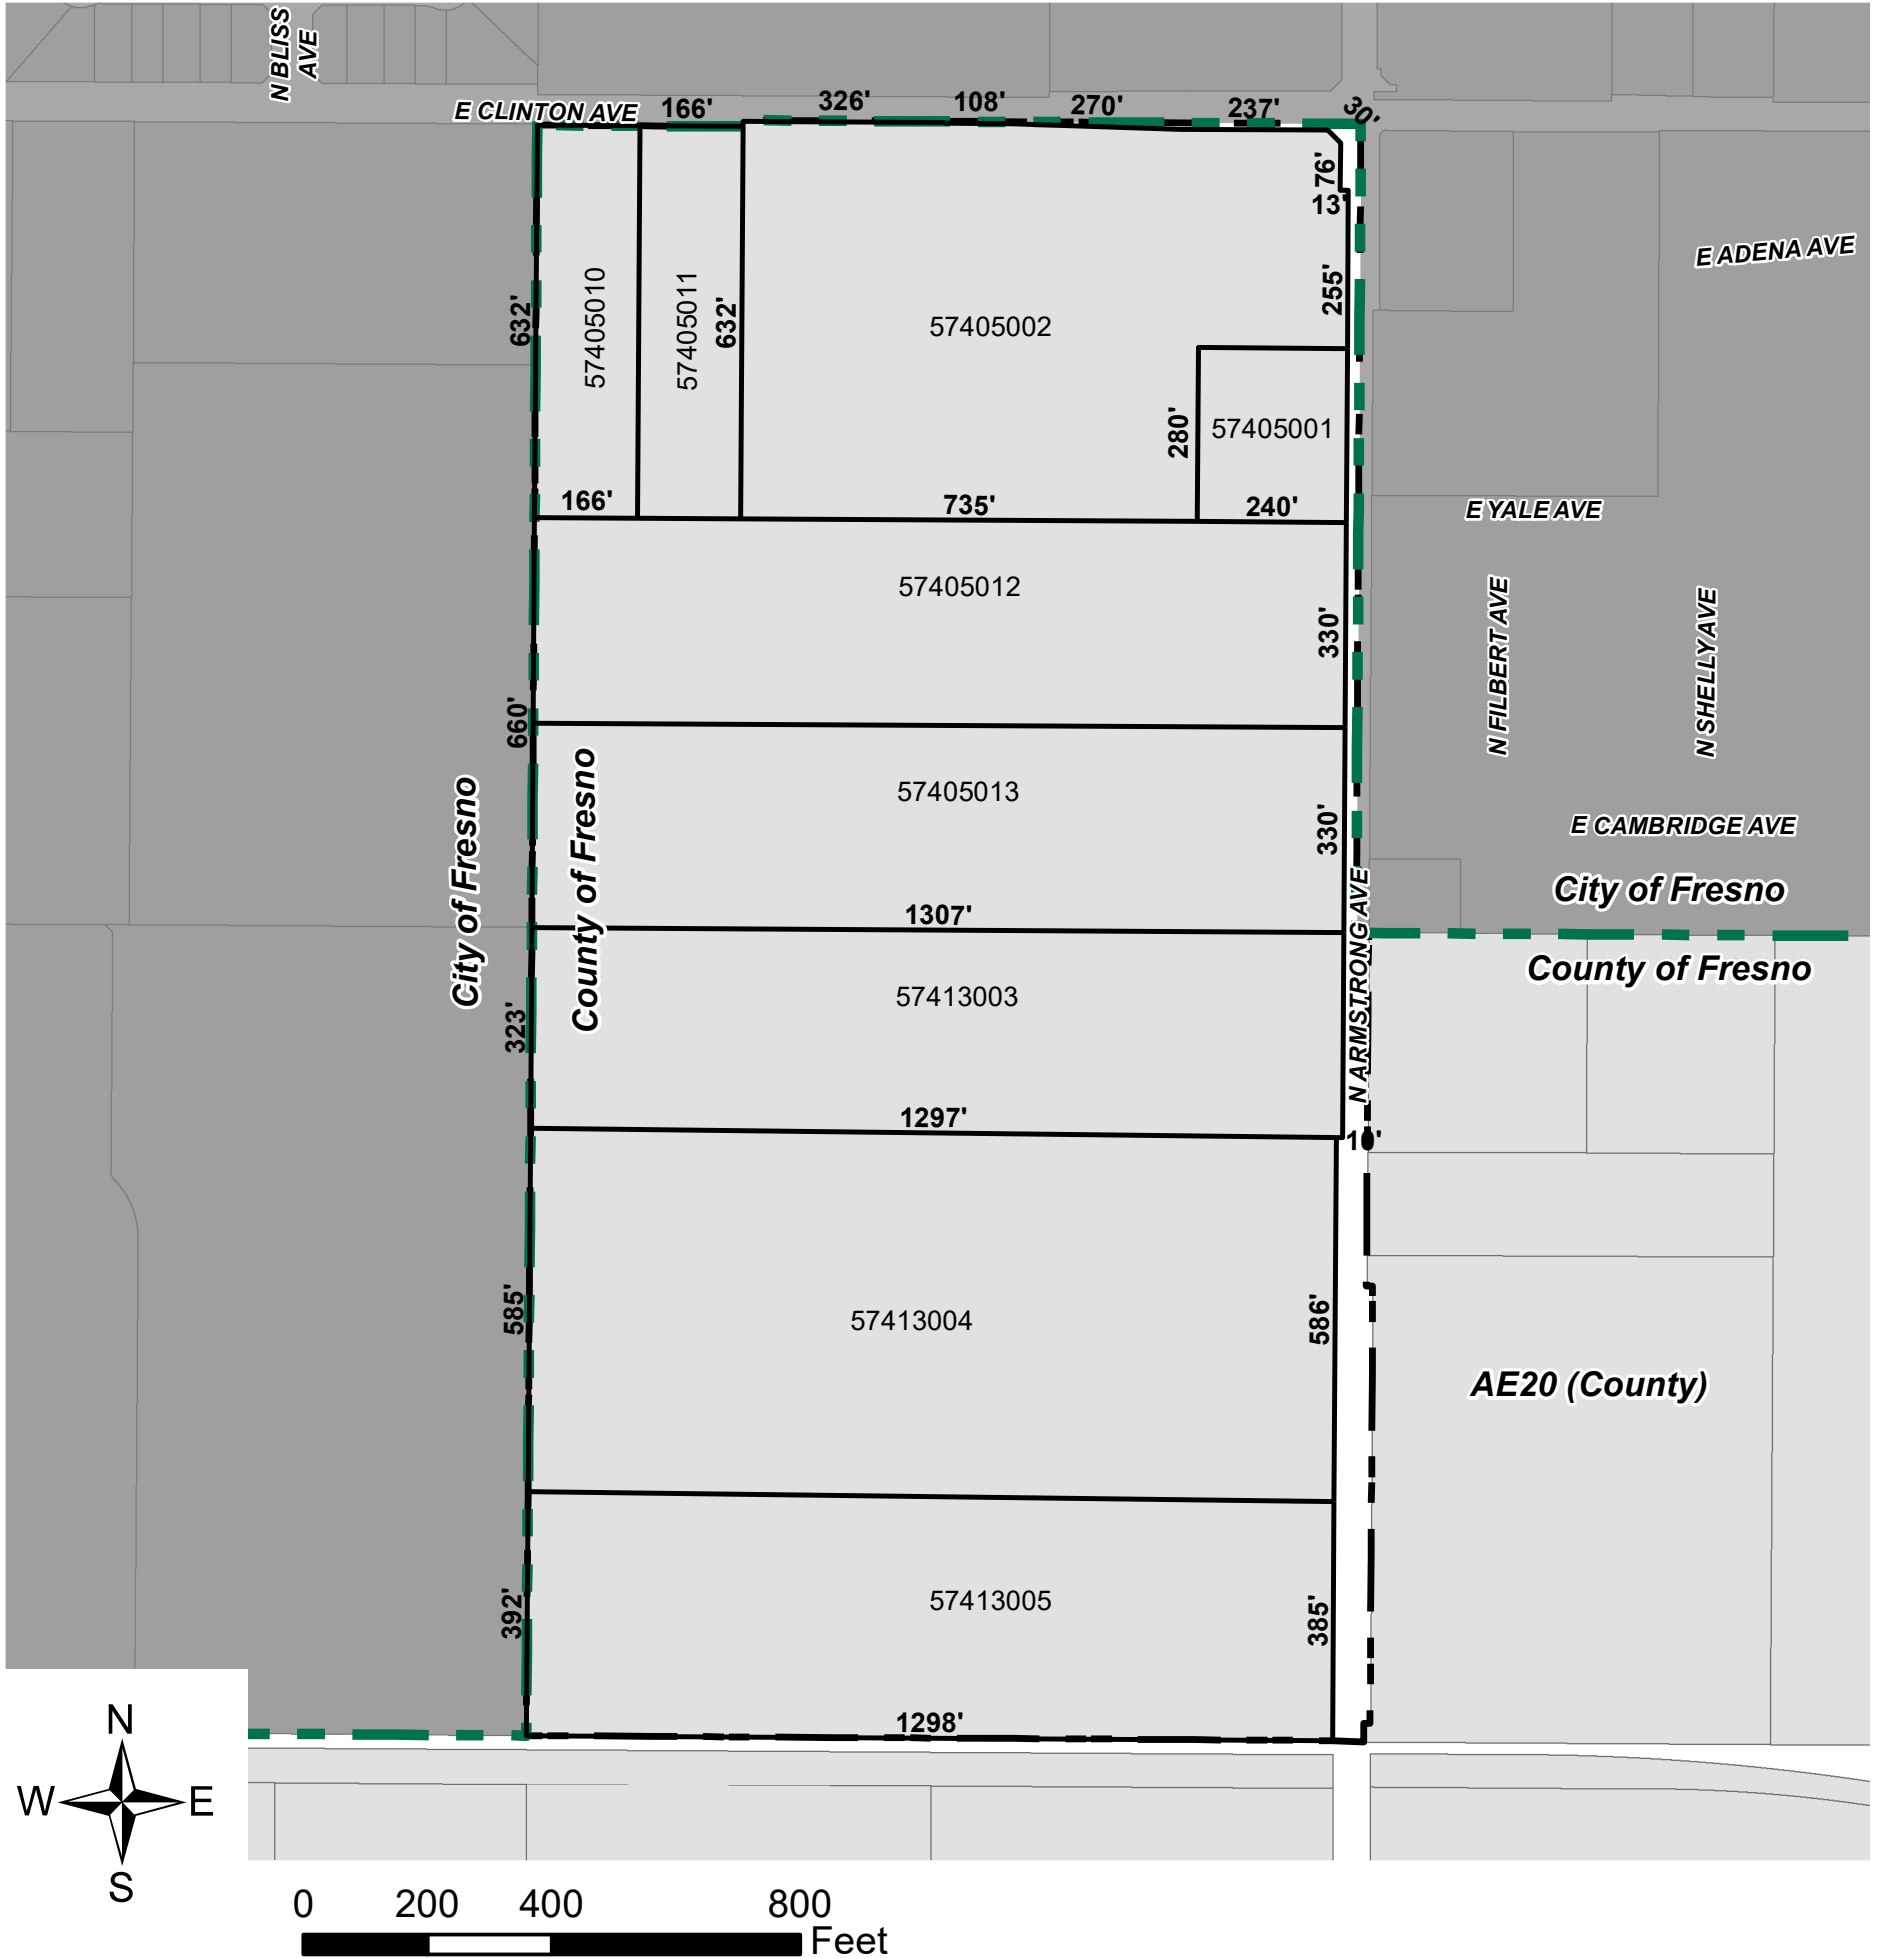

Proposed Annexation

P19-06281

APN: 574-050-01, 02, 10, 11, 12, 13; 574-130-03, 04, and 05

6351 E Clinton Avenue

 City Limits

 Annexation Boundary: Approximately 79.96 Acres