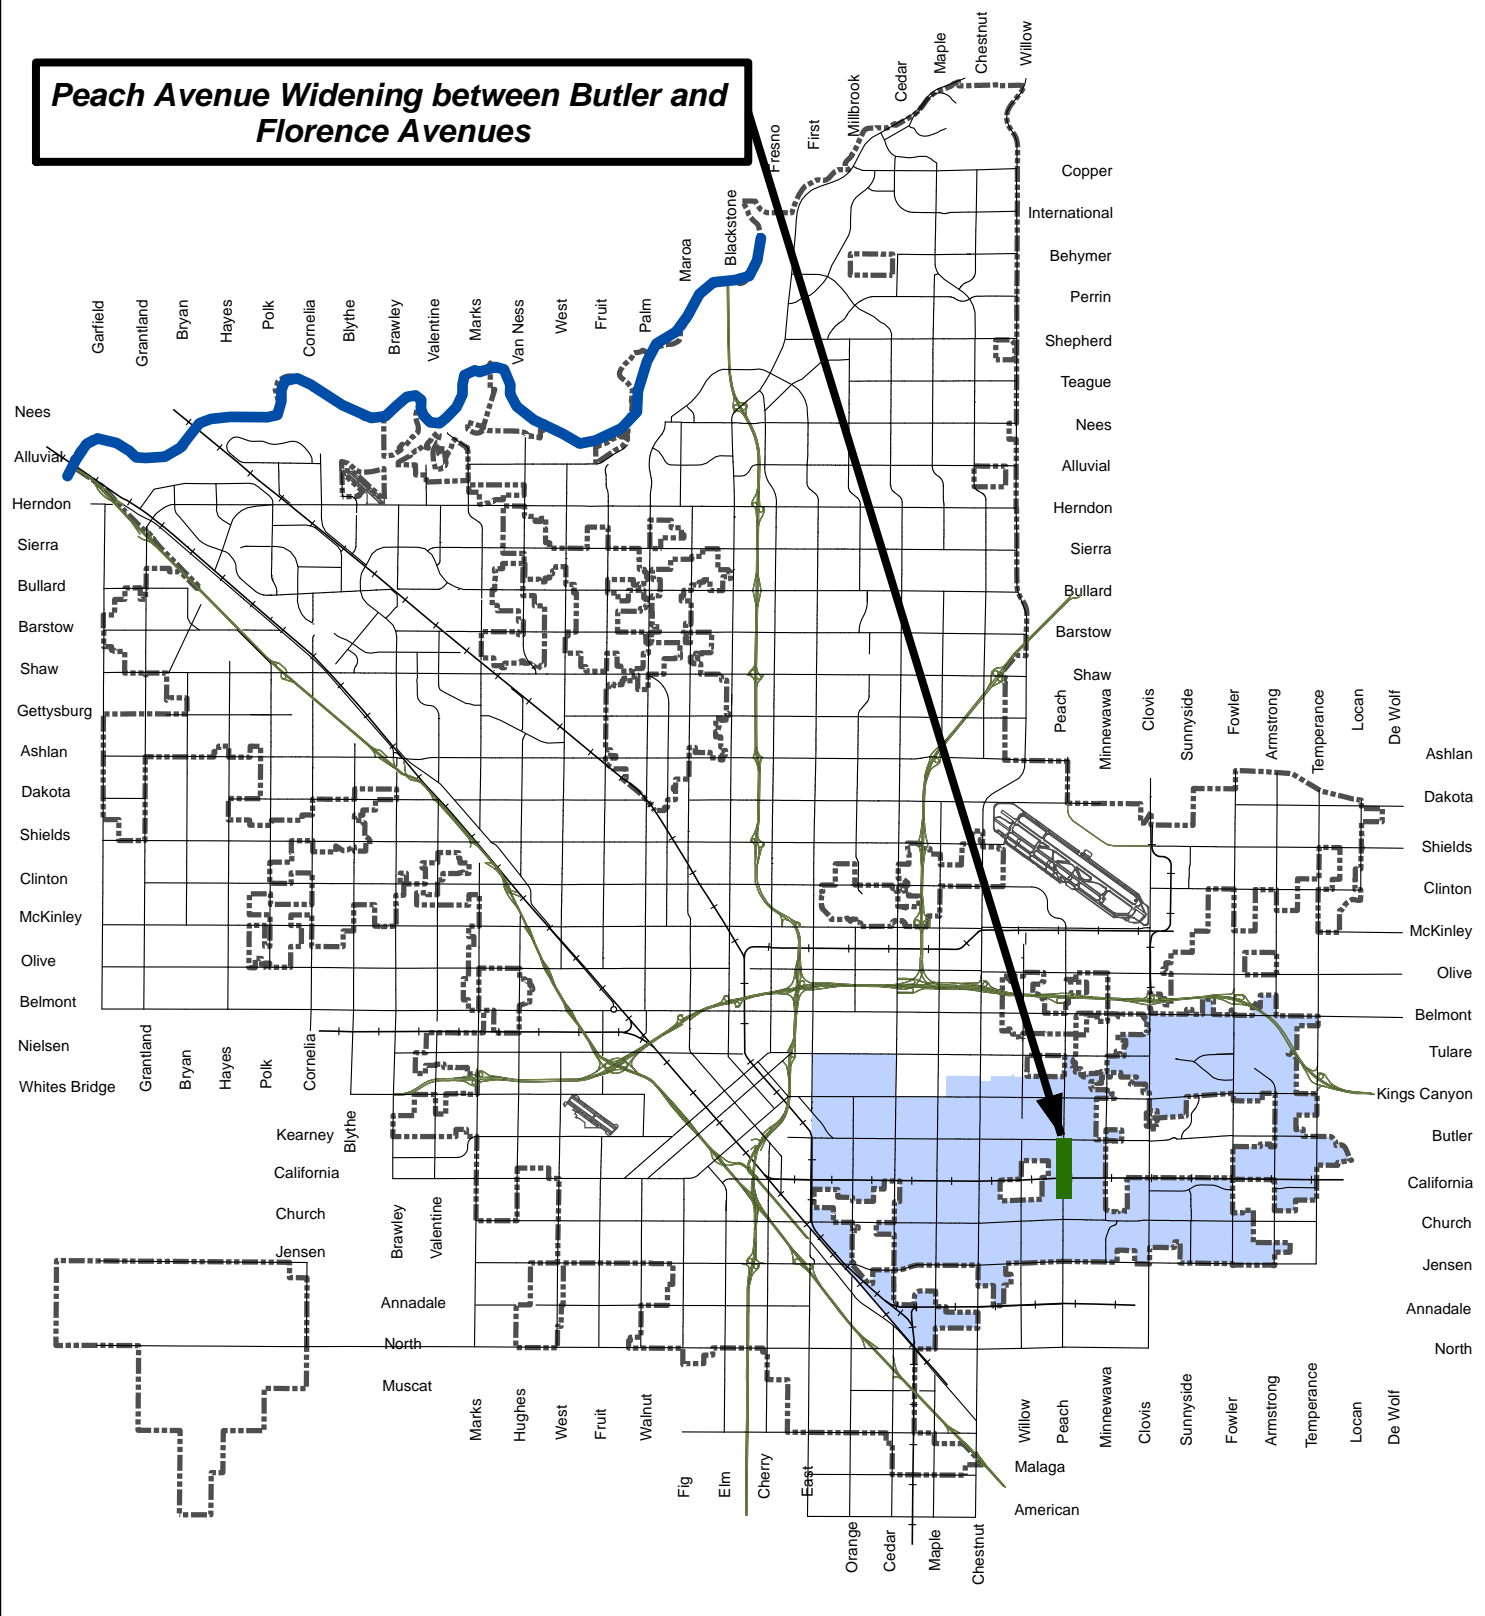

Peach Avenue Widening between Butler and Florence Avenues

VICINITY MAP

Peach Avenue Widening between Butler and Florence Avenues

Project ID: PW00534
Council District: 5

-  City Limits
-  Council District