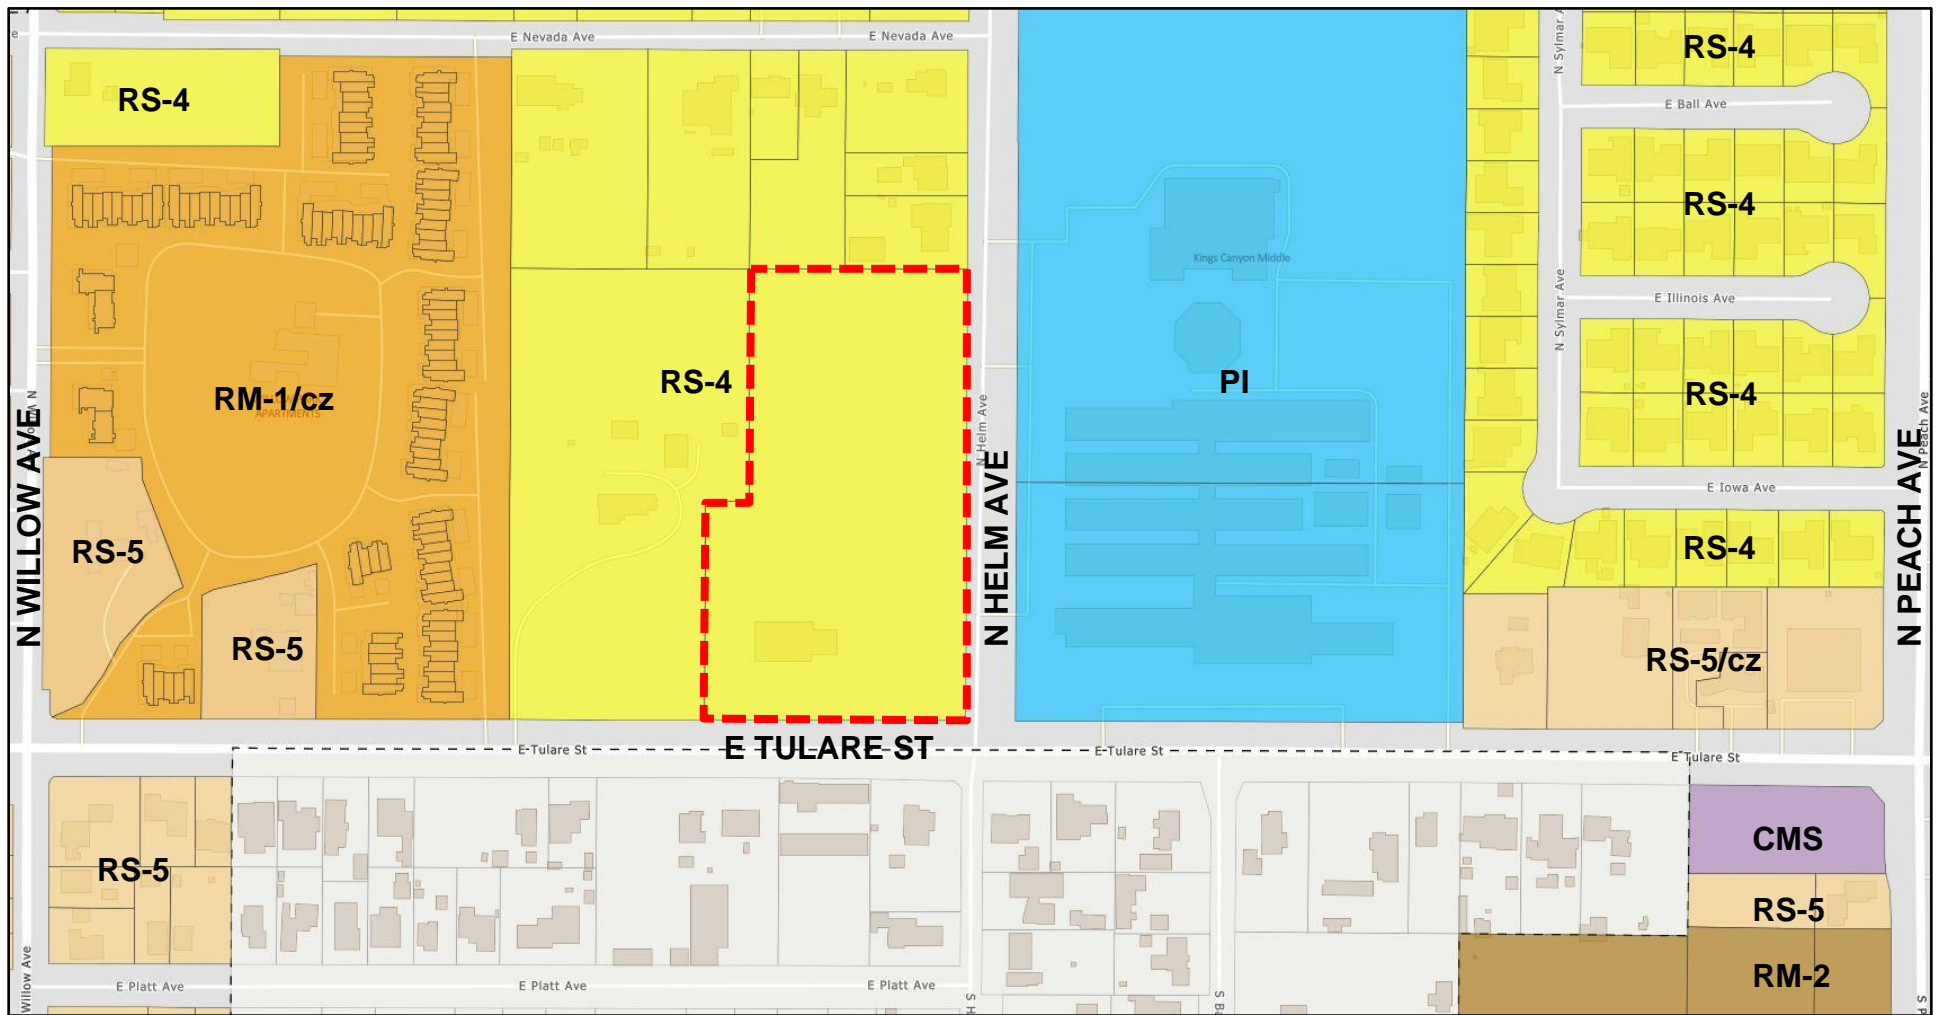

Exhibit D

Zoning Map

LEGEND

 Subject Property
Approx. 4.83 Acres