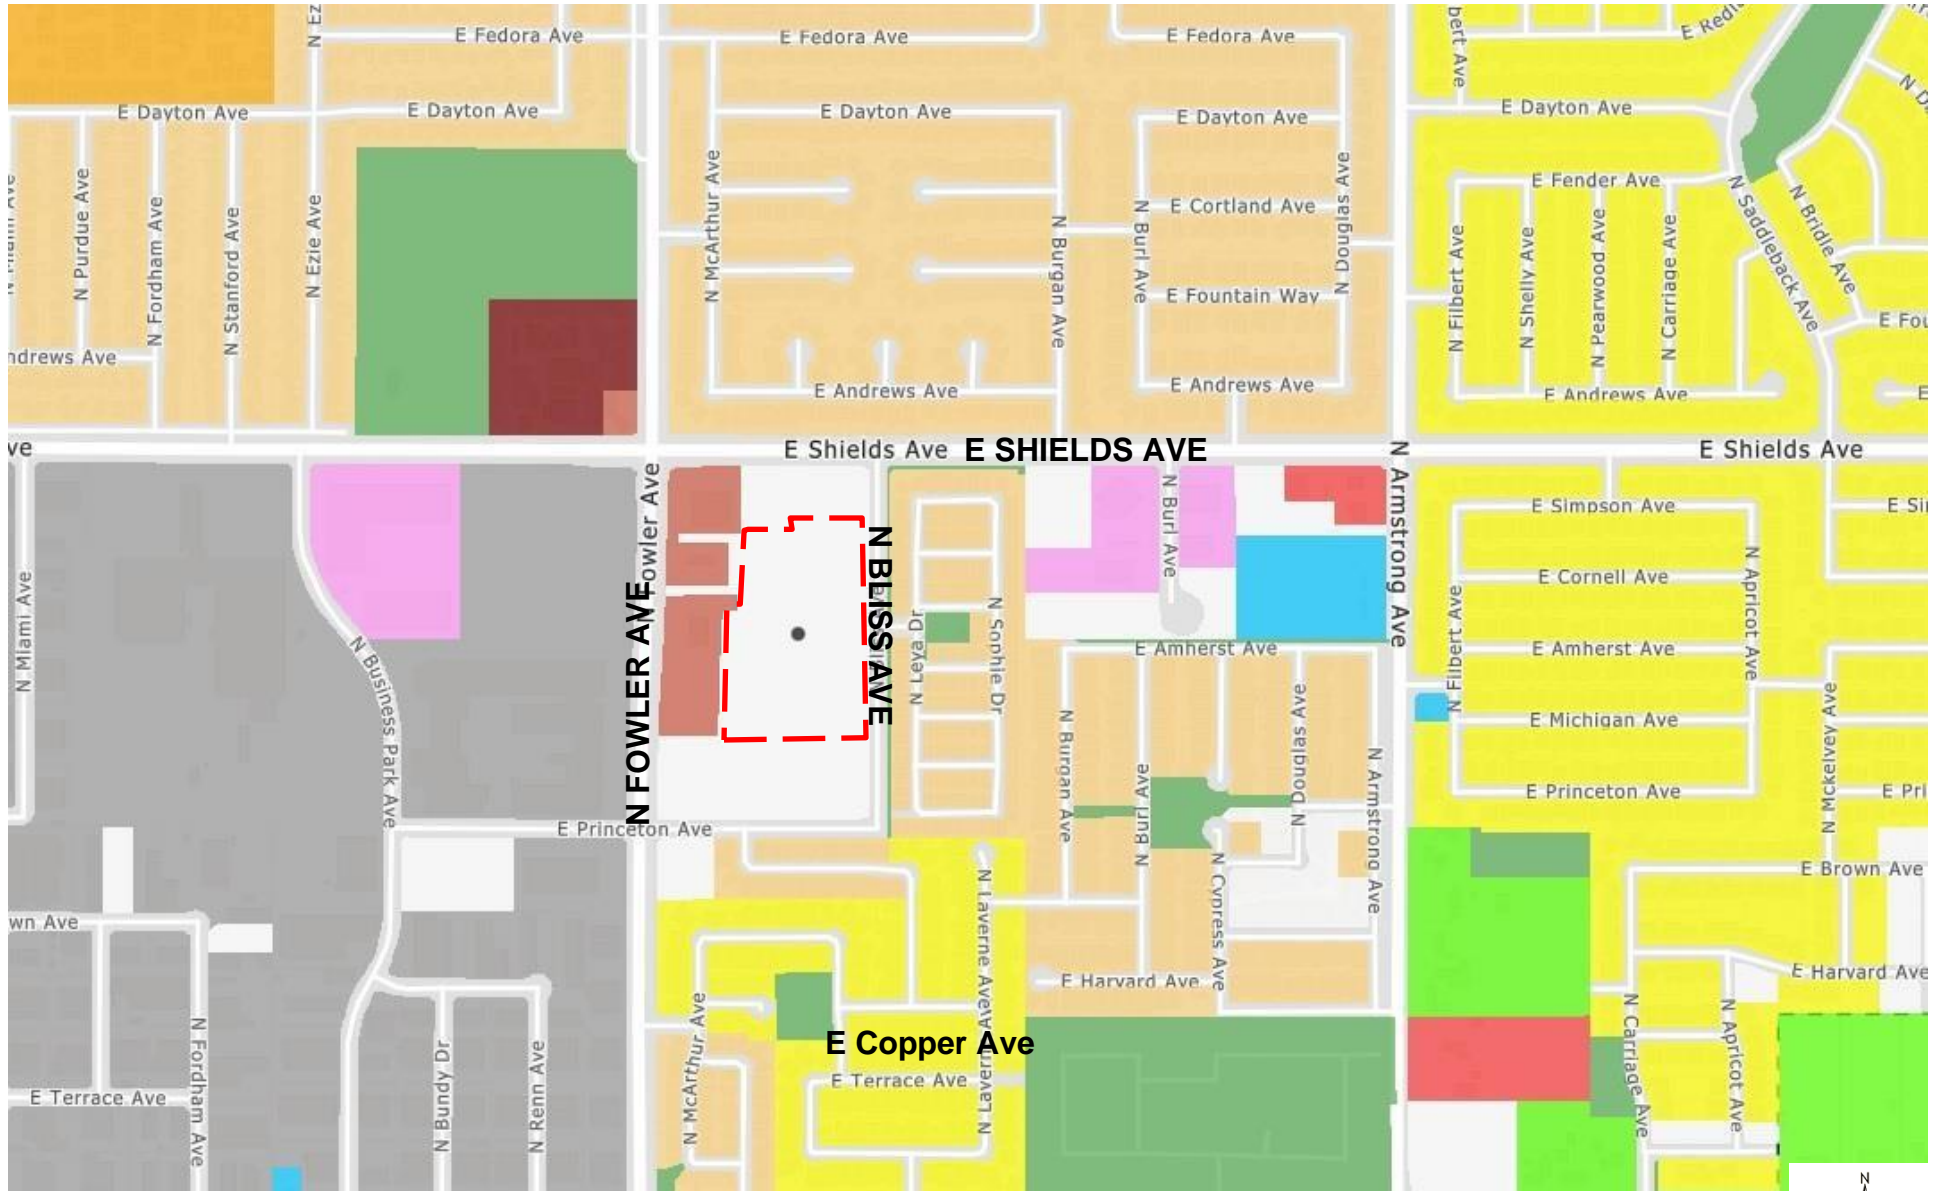

Exhibit E

Zoning Map

Zoning

-  RS-3 (Residential Single-Family, Low Density)
-  RS-4 (Residential Single-Family, Medium Low Density)

-  RS-5 (Residential Multi-Family, Medium Density)
-  NMX (Neighborhood Mixed)

-  CC (Commercial – Community)
-  IL (Light Industrial)

General Plan Land Use Map

Land Use Designation

 Low Density Residential

 Medium Density Residential

 Commercial – Community

 T-6366

 Medium Low Density Residential