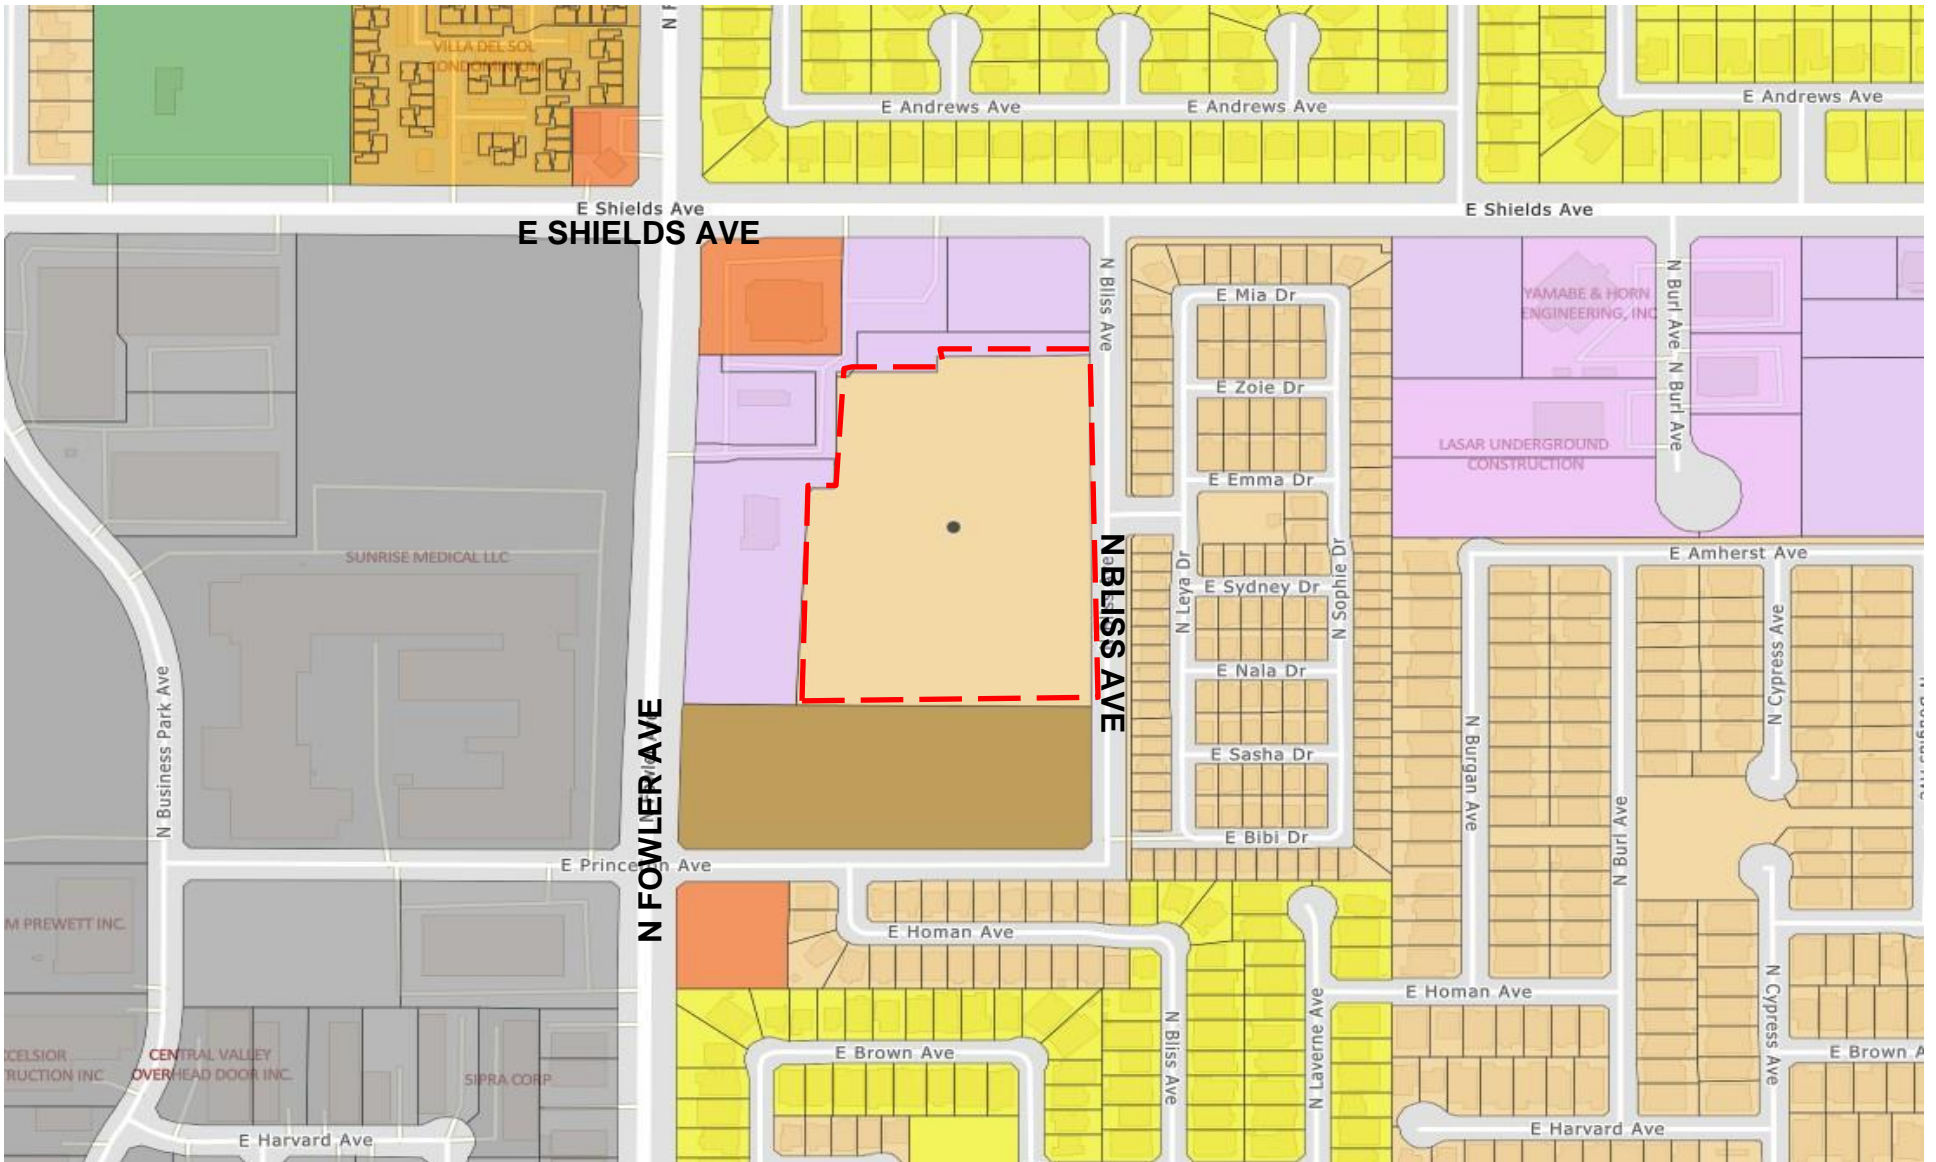

Exhibit E

Zoning Map

Zoning

-  RS-3 (Residential Single-Family, Low Density)
-  RS-4 (Residential Single-Family, Medium Low Density)

-  RS-5 (Residential Multi-Family, Medium Density)
-  NMX (Neighborhood Mixed)

-  CC (Commercial – Community)
-  IL (Light Industrial)

General Plan Land Use Map

Land Use Designation

 Low Density Residential

 Medium Density Residential

 Commercial – Community

 T-6366

 Medium Low Density Residential