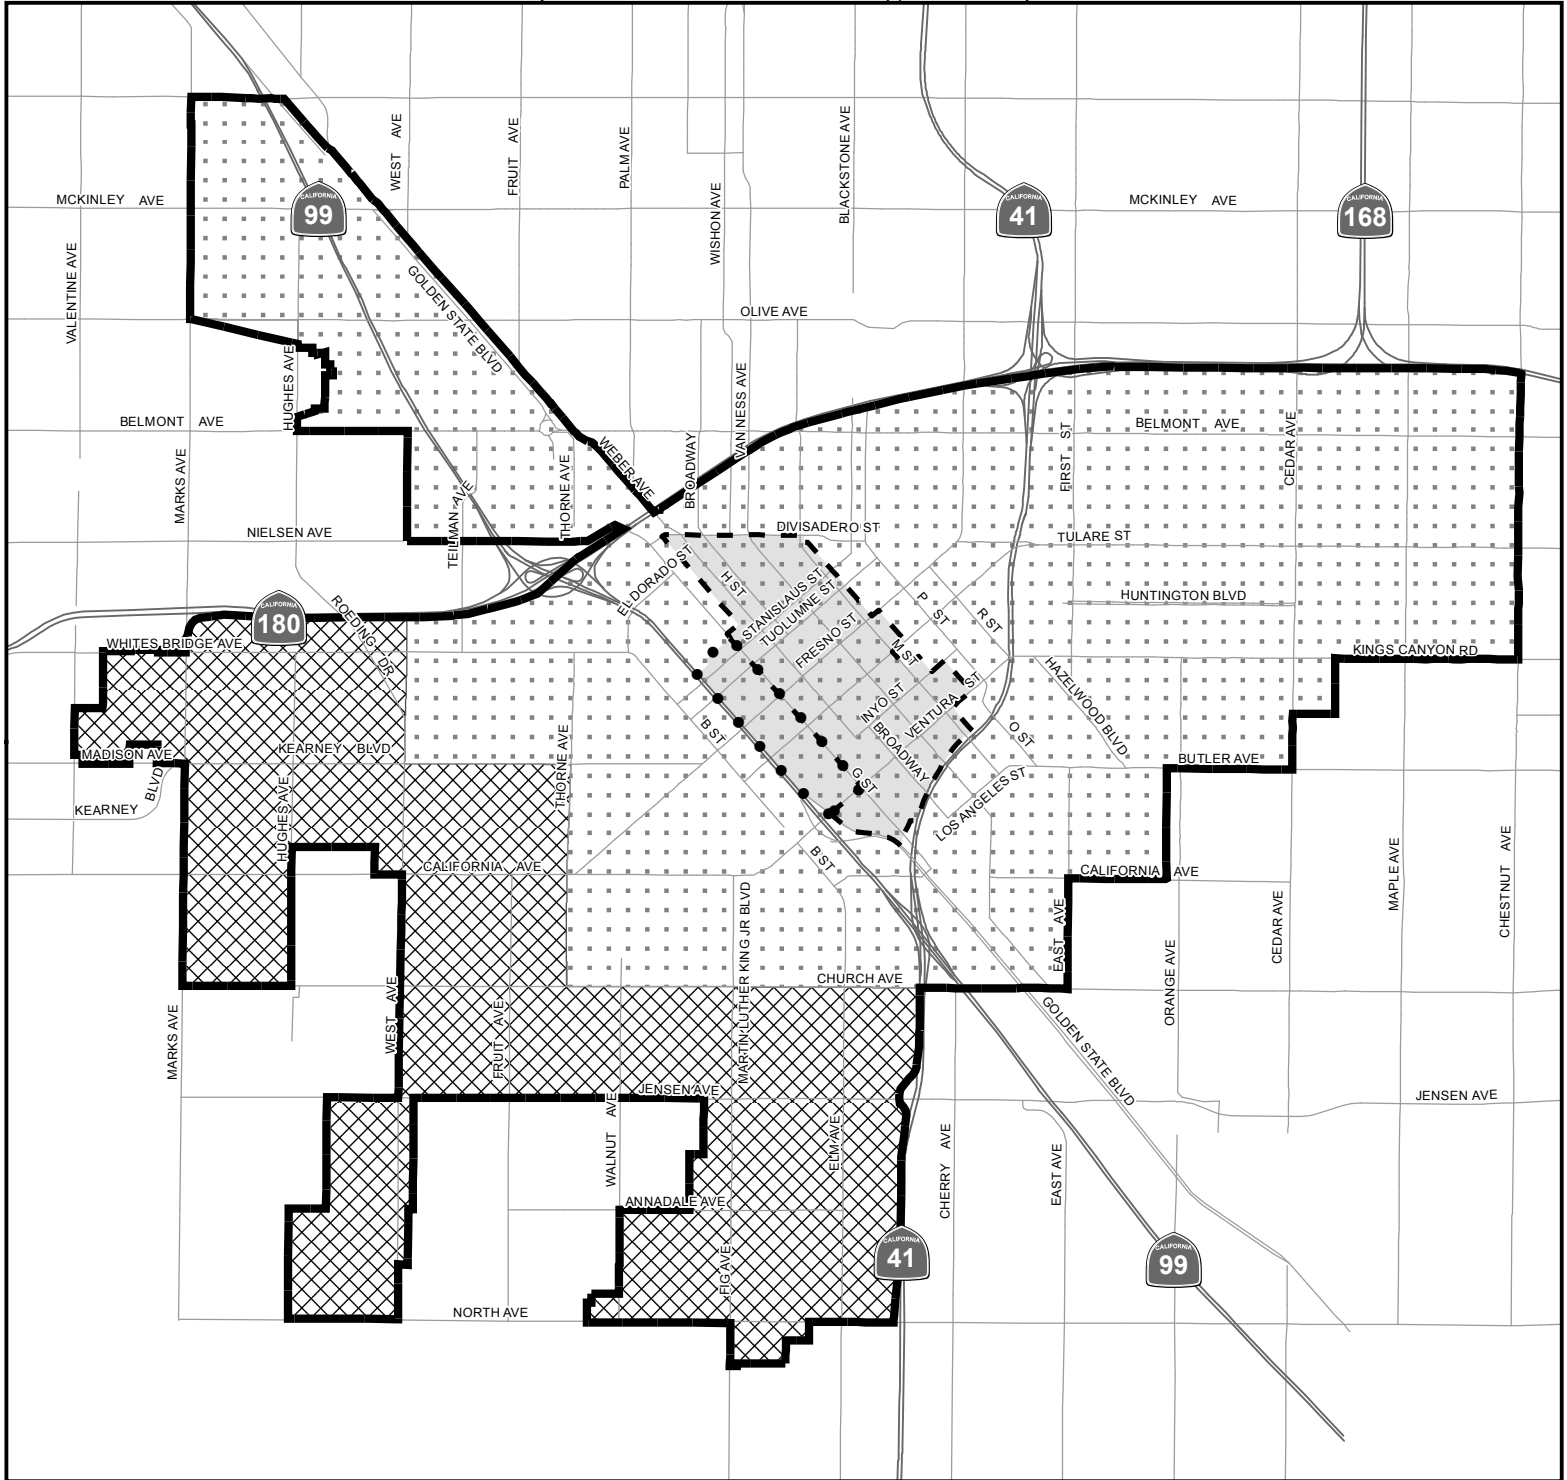

Displacement Program Area Map

Development and Resource Management Department

Legend

-  Displacement Program Area
-  Downtown Neighborhoods Community Plan
-  Fulton Corridor Specific Plan
-  Downtown
-  Chinatown
-  Southwest Fresno Specific Plan

Created by the City of Fresno November 6th, 2018.
 This map is believed to be an accurate representation of the City of Fresno GIS data, however we make no warranties either expressed or implied for correctness of this data.