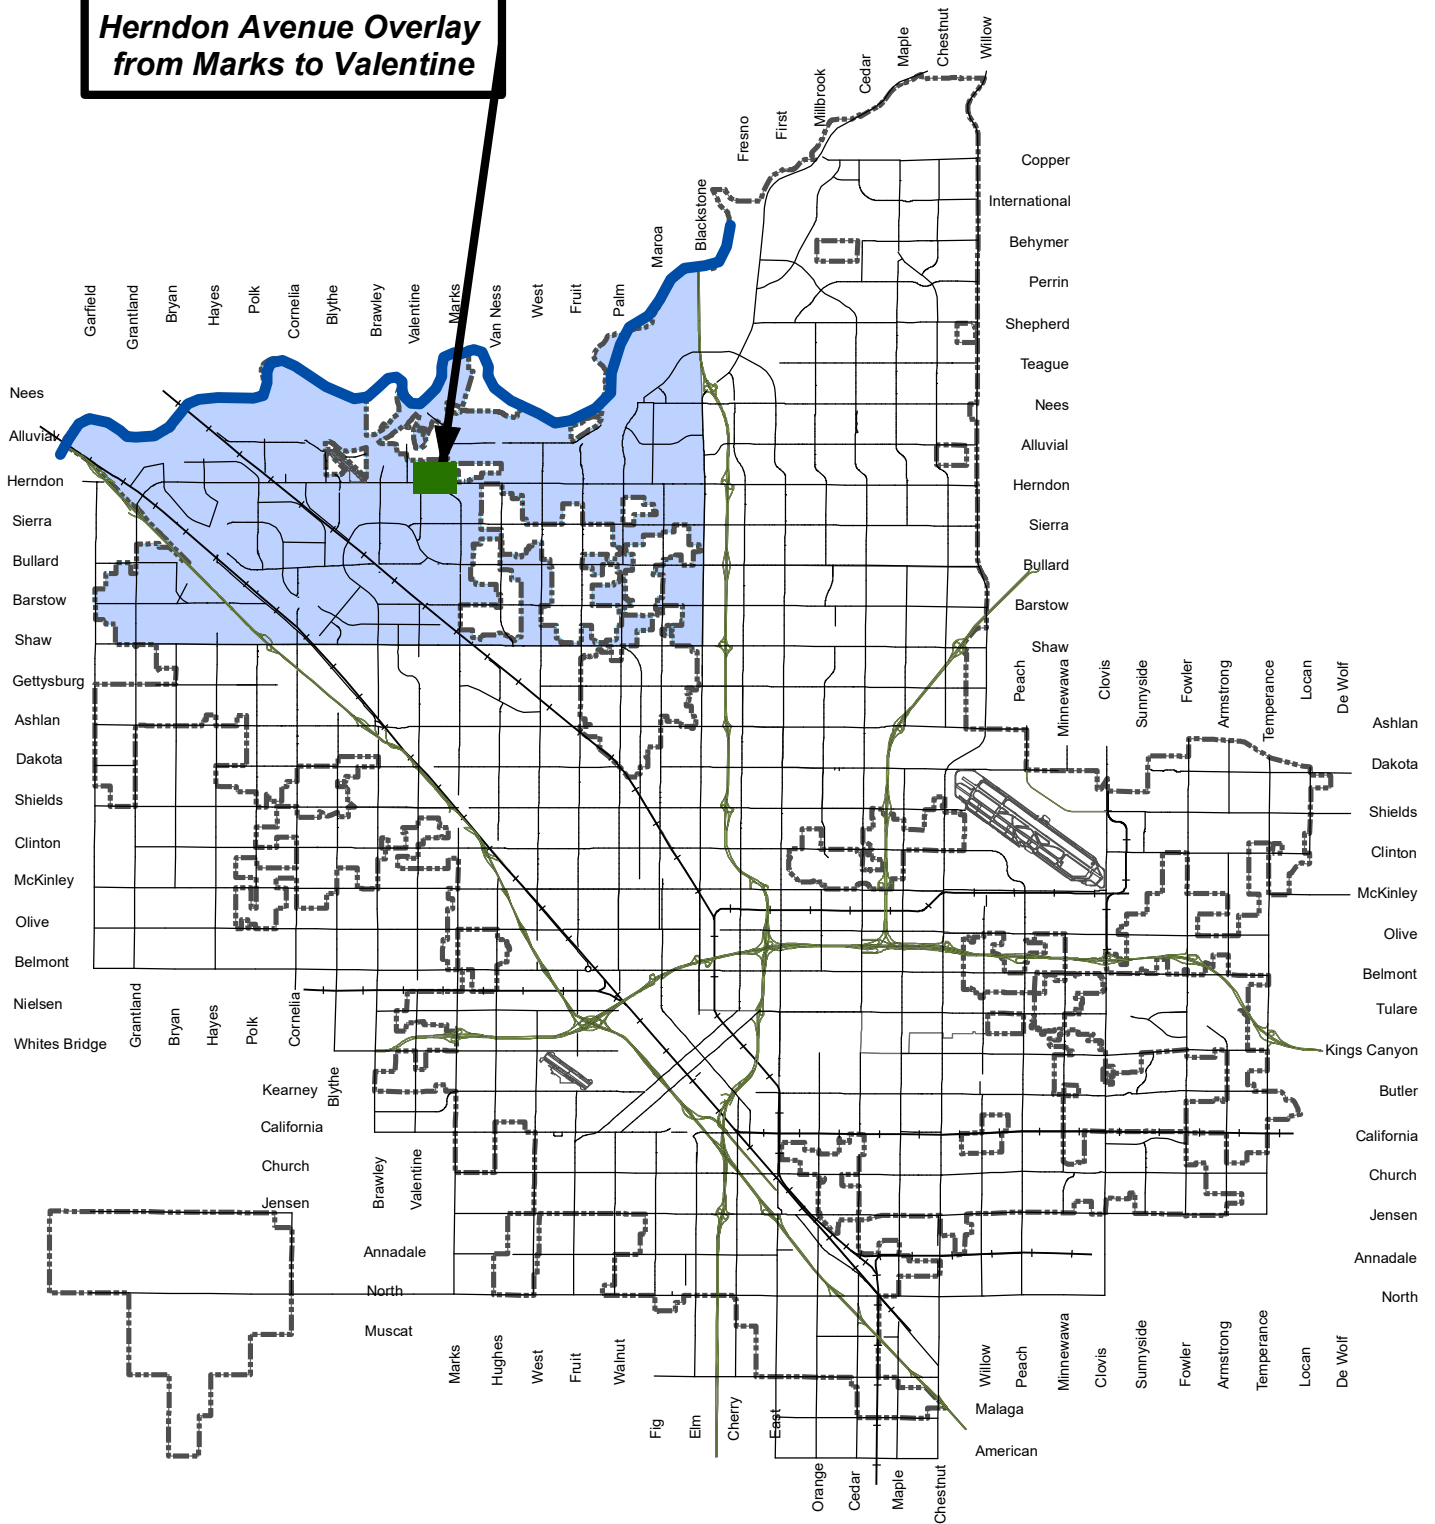

**Herndon Avenue Overlay
from Marks to Valentine**

VICINITY MAP

**Herndon Avenue Overlay
from Marks to Valentine**

**Project ID: PW01003
Council District: 2**