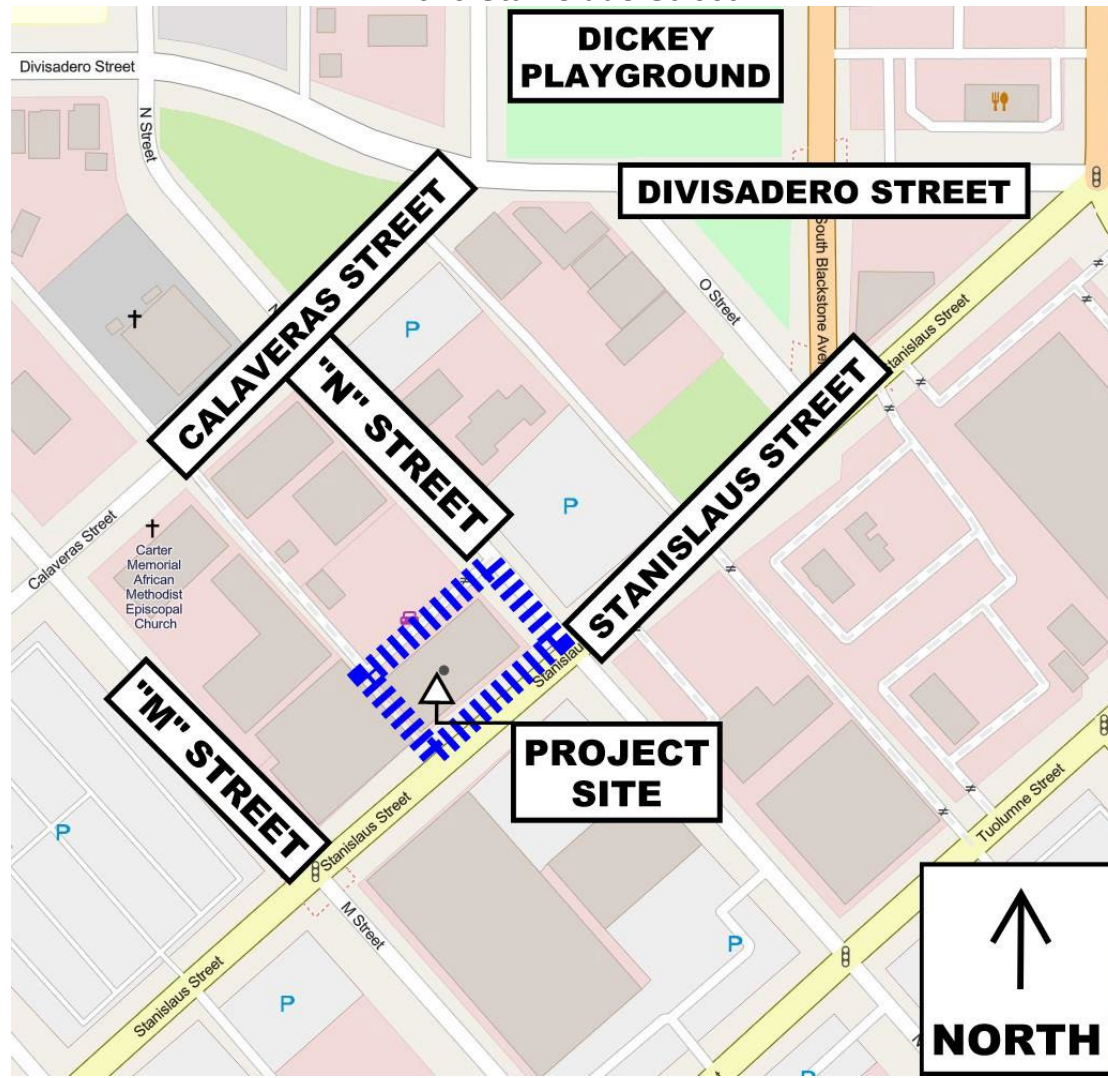

Exhibit A - Vicinity Map

Vicinity Map

2345 Stanislaus Street

Legend

Subject Property

(±0.26 acres)