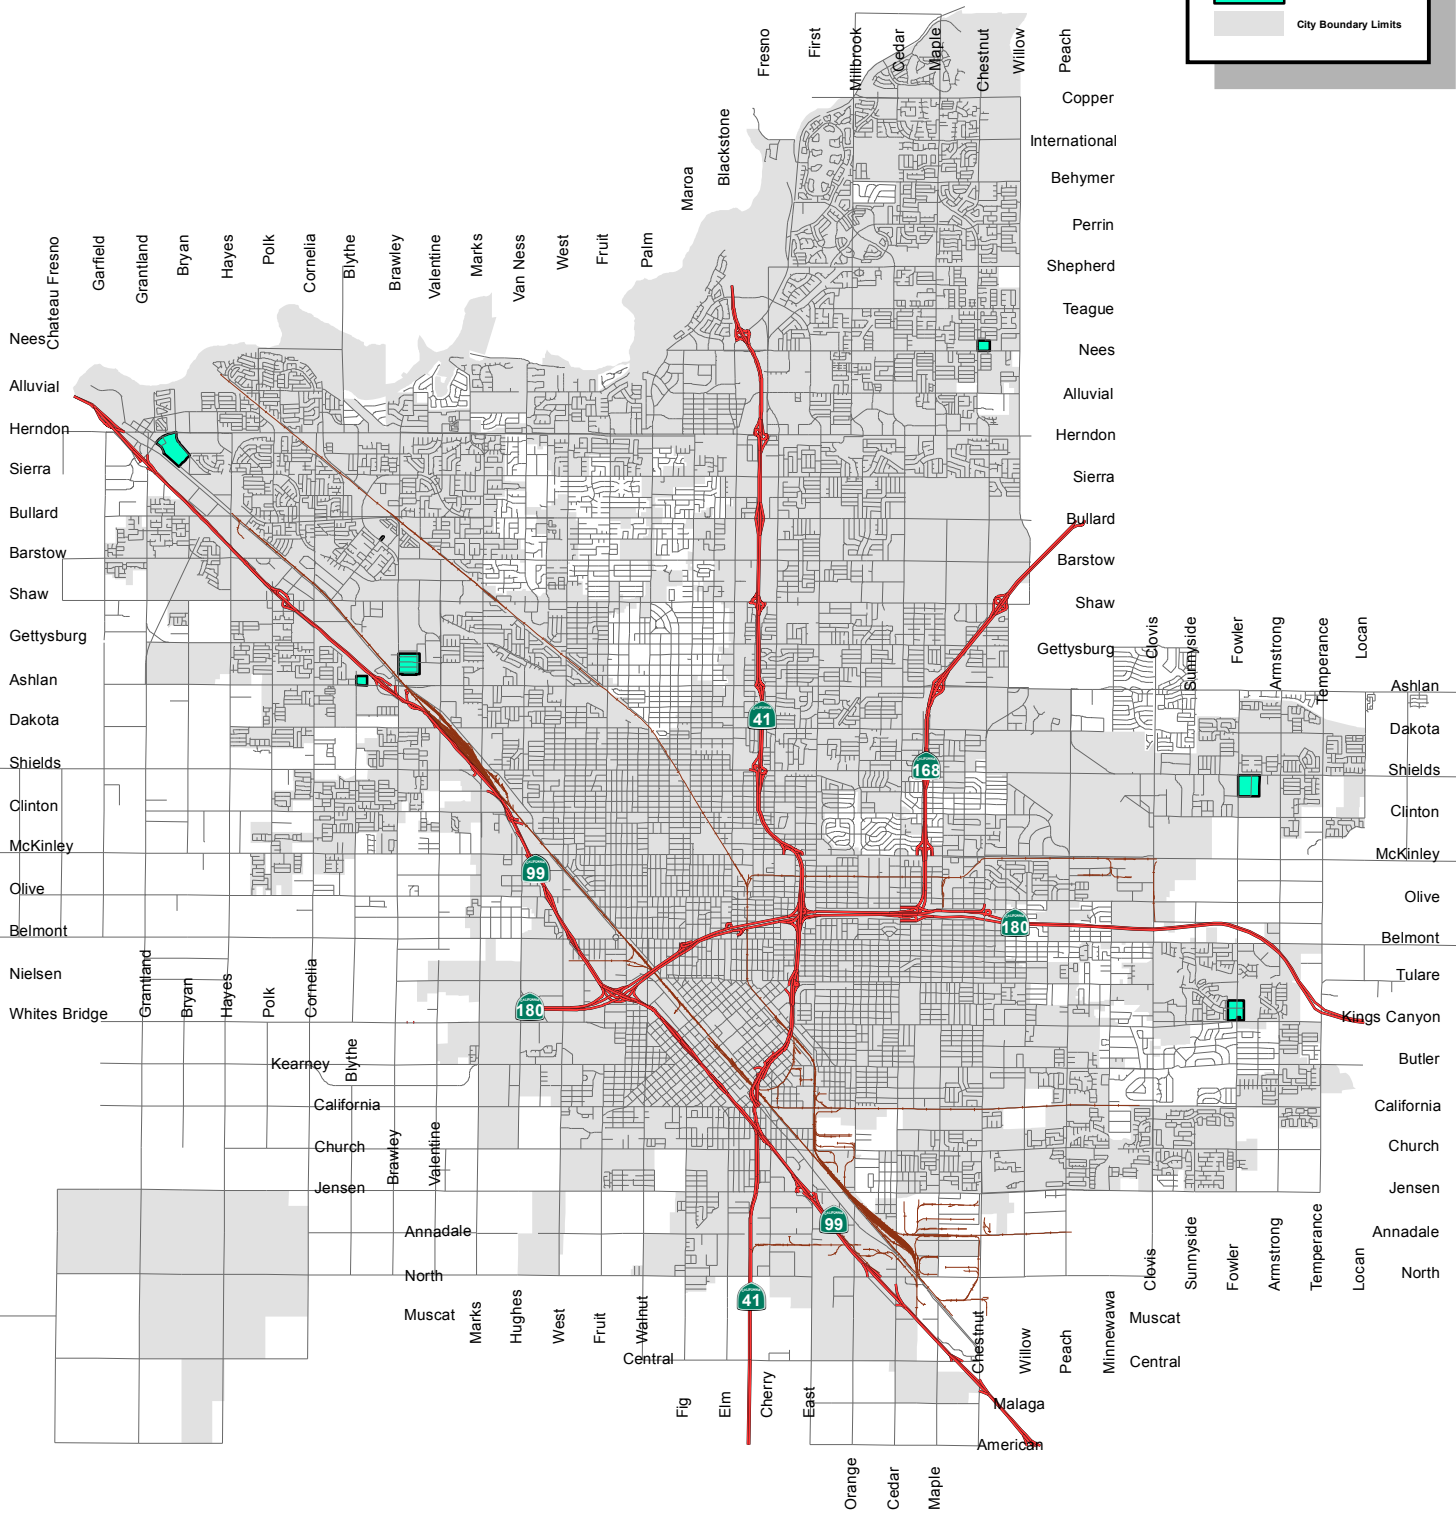

CITY OF FRESNO MAINTENANCE CFD9 ANNEXATION

Legend

- State Routes
- Rail Road
- Street Centerline
- CFD9
- City Boundary Limits

Exhibit A

Date: 3/13/2015