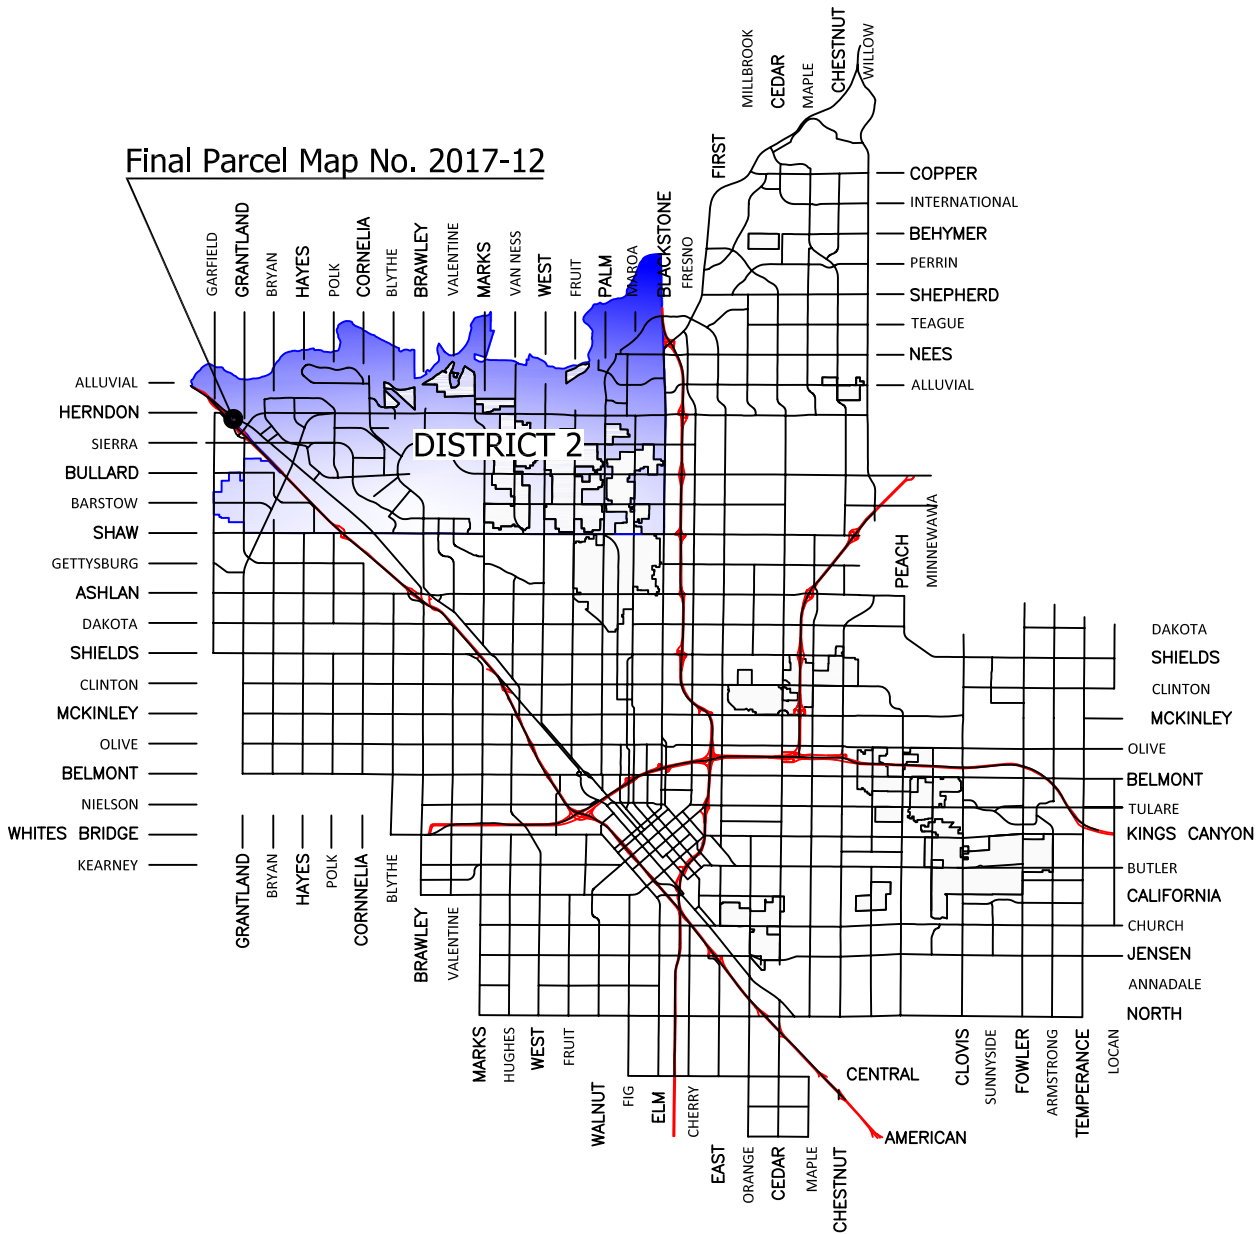

CITY OF  
**FRESNO**  
 PUBLIC WORKS DEPARTMENT  
 TRAFFIC OPERATIONS AND PLANNING DIVISION

NOT TO SCALE  
 August 4, 2020

LOCATION MAP  
 ANNEXATION NO. 47  
 COMMUNITY FACILITIES DISTRICT NO. 9