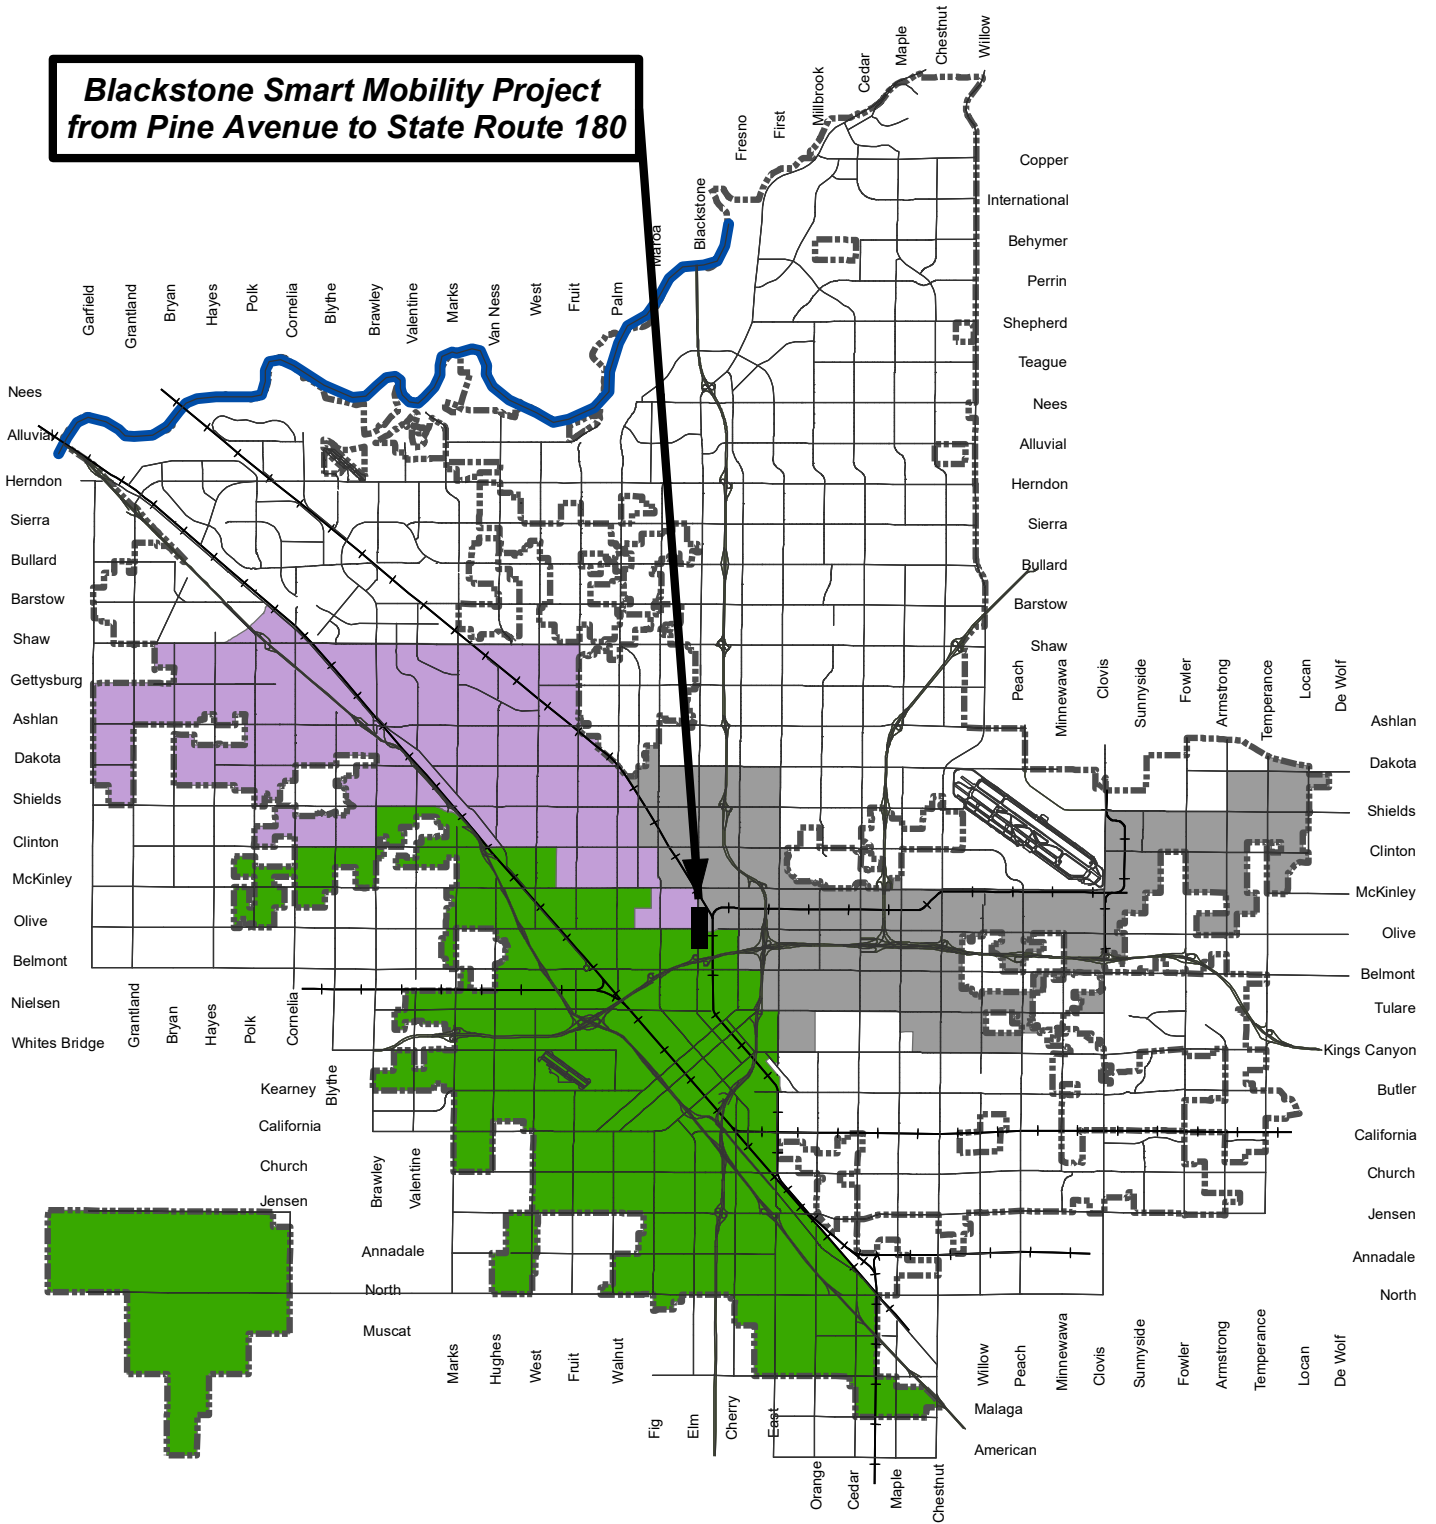

**Blackstone Smart Mobility Project
from Pine Avenue to State Route 180**

VICINITY MAP

**Blackstone Smart Mobility Project
from Pine Avenue to State Route 180**

**Project ID: PW01023
Council District: 1, 3 & 7**

- Council District 1
- Council District 3
- Council District 7