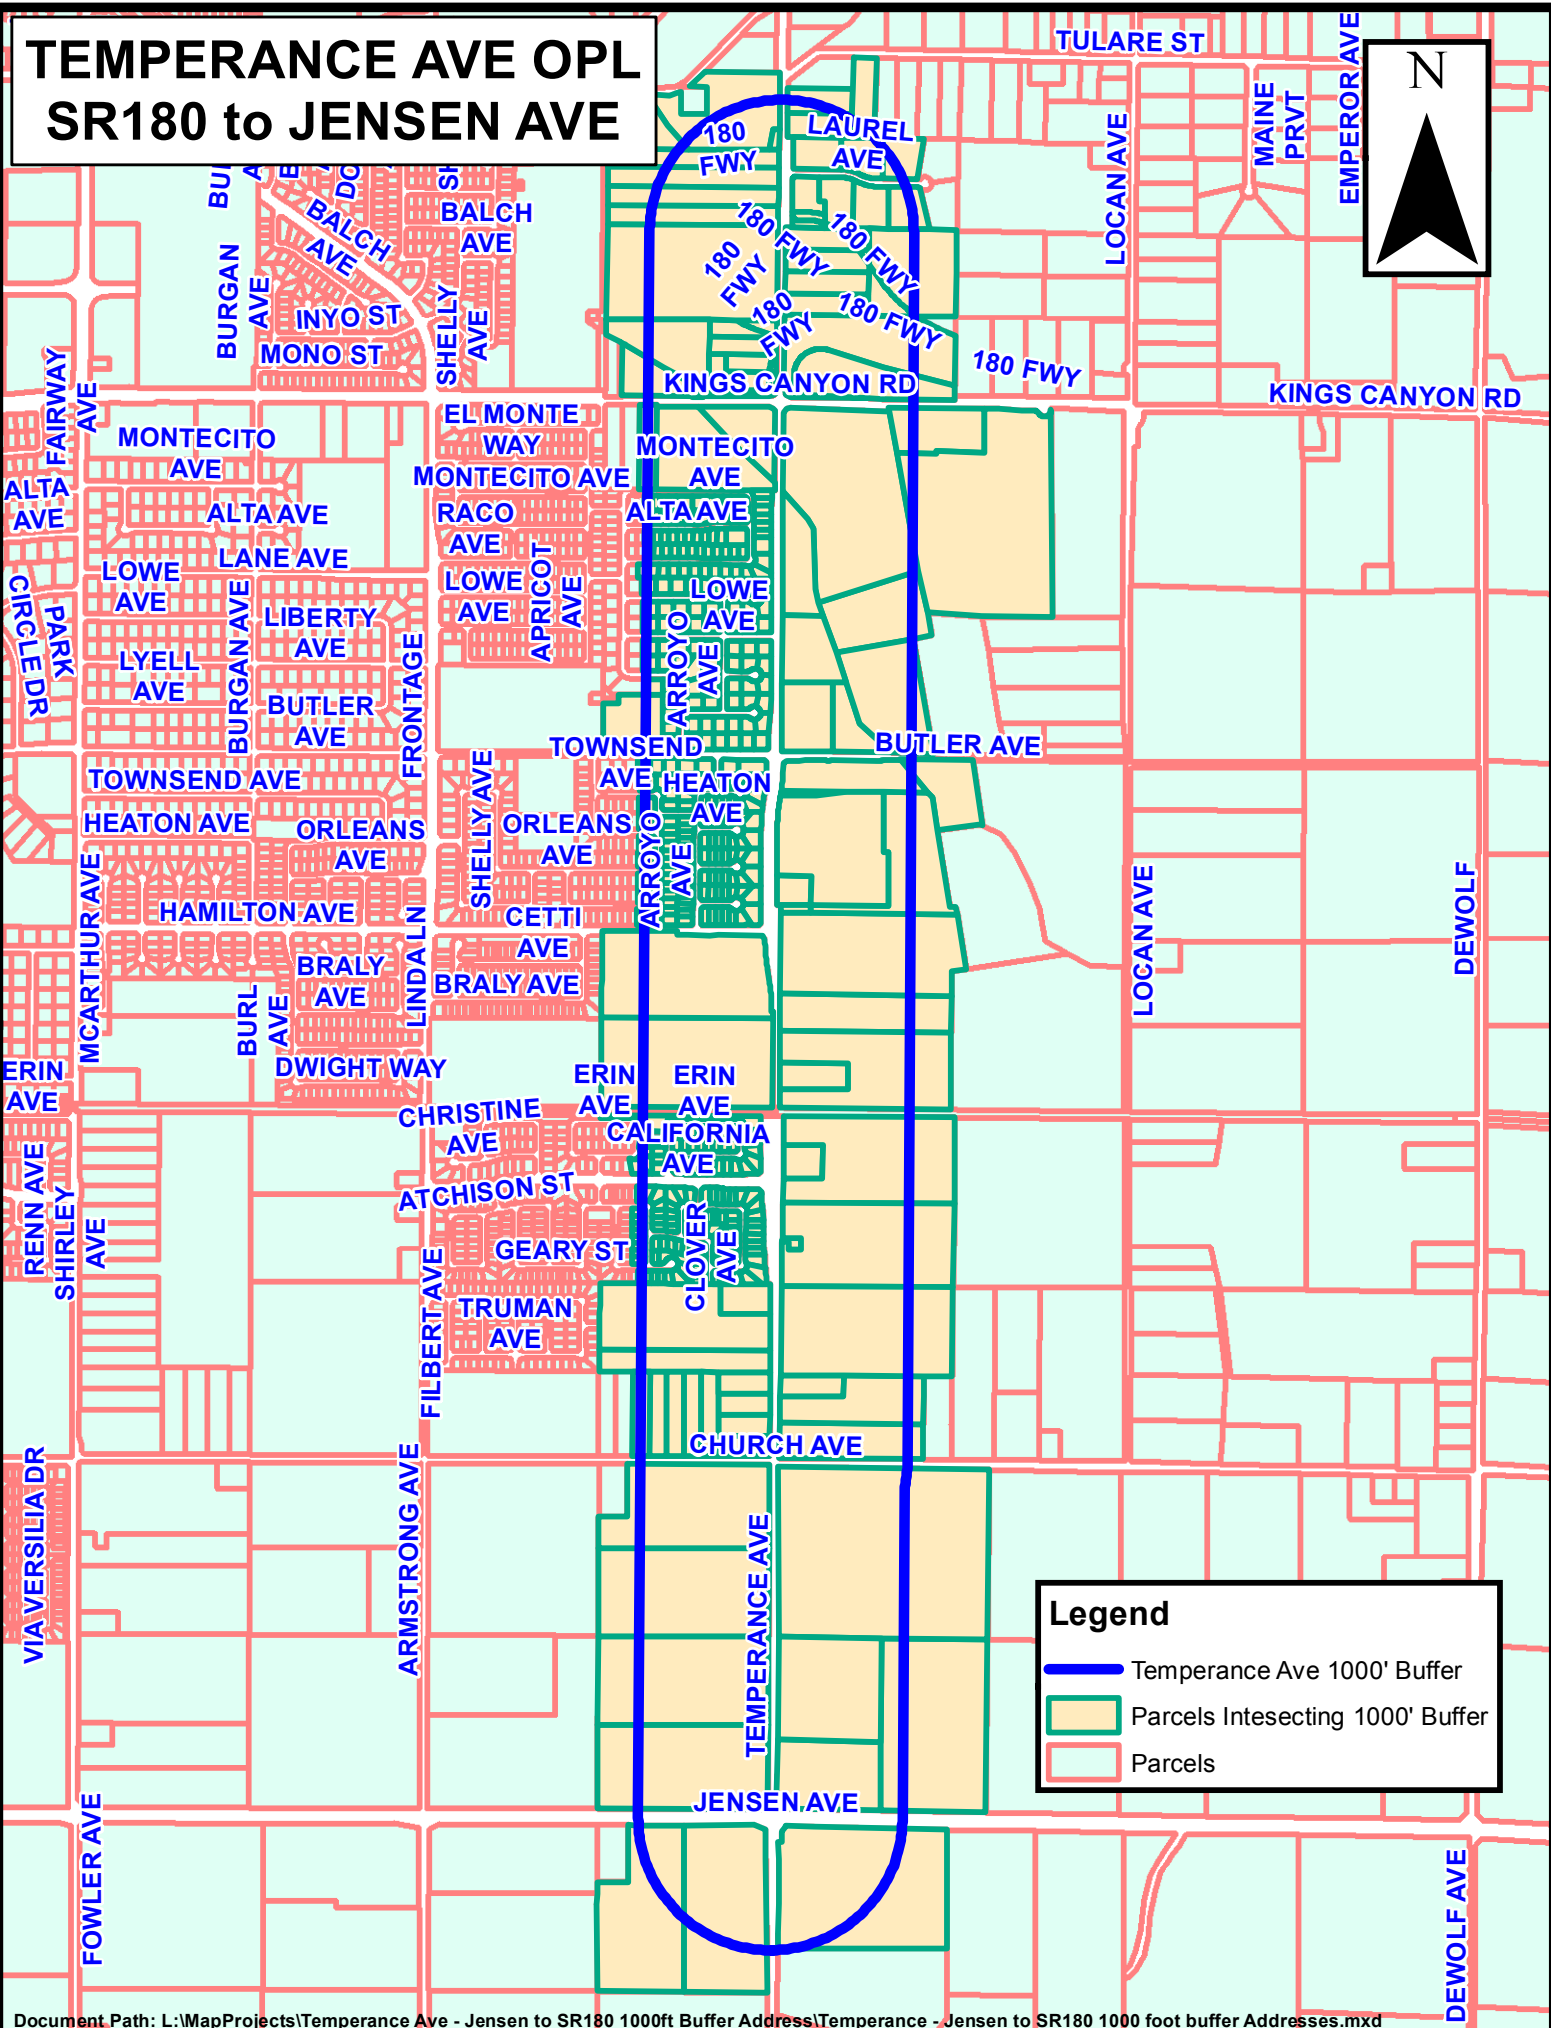

Exhibit "C"  
Public Hearing Notice Mailing List Vicinity Map

# TEMPERANCE AVE OPL SR180 to JENSEN AVE

**Legend**

-  Temperance Ave 1000' Buffer
-  Parcels Intesecting 1000' Buffer
-  Parcels