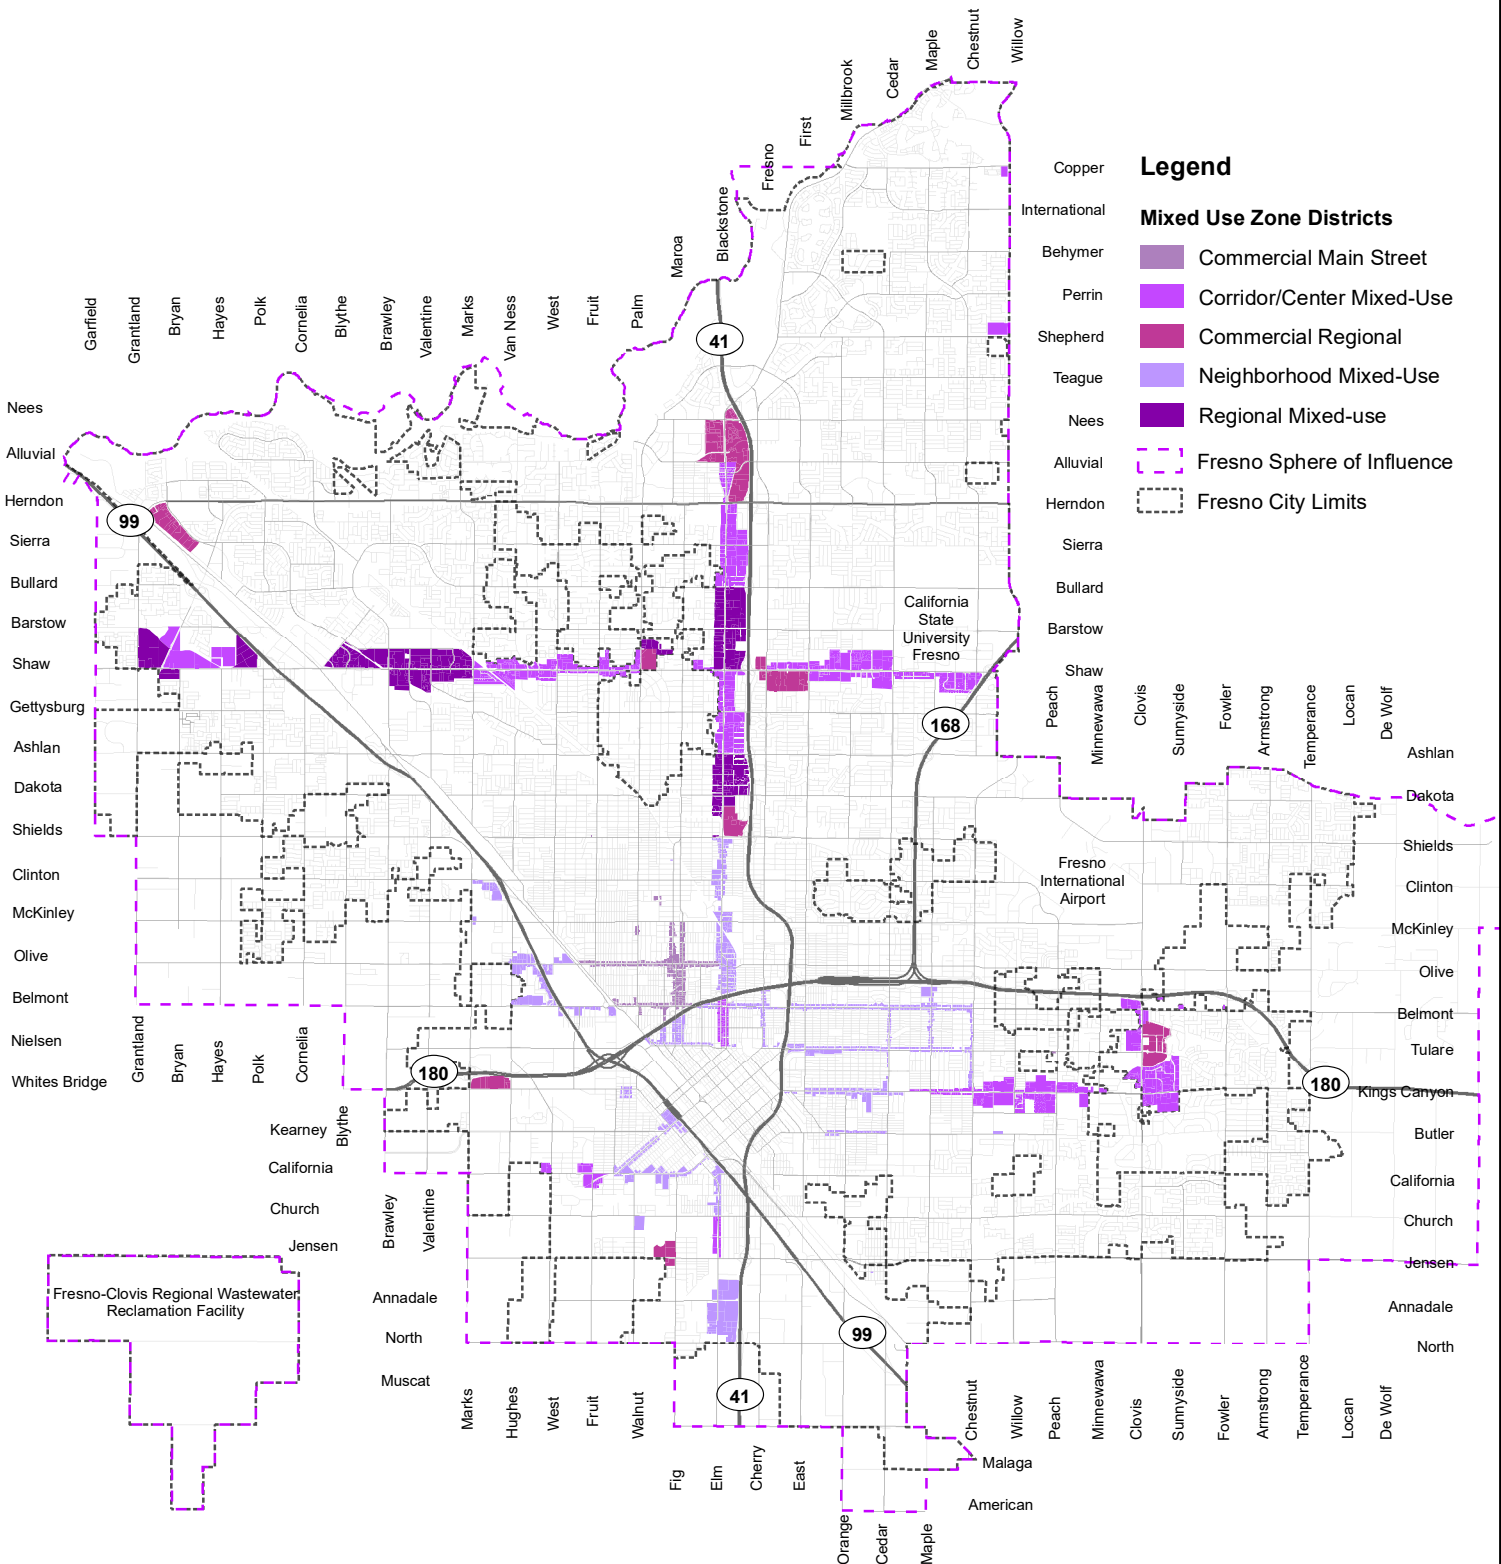

Exhibit A
Project Location Map

City of Fresno Project Location Map

Legend

Mixed Use Zone Districts

- Commercial Main Street
- Corridor/Center Mixed-Use
- Commercial Regional
- Neighborhood Mixed-Use
- Regional Mixed-use
- Fresno Sphere of Influence
- Fresno City Limits

K:\GIS 2023\WUJ\IMX_Project Location.mxd