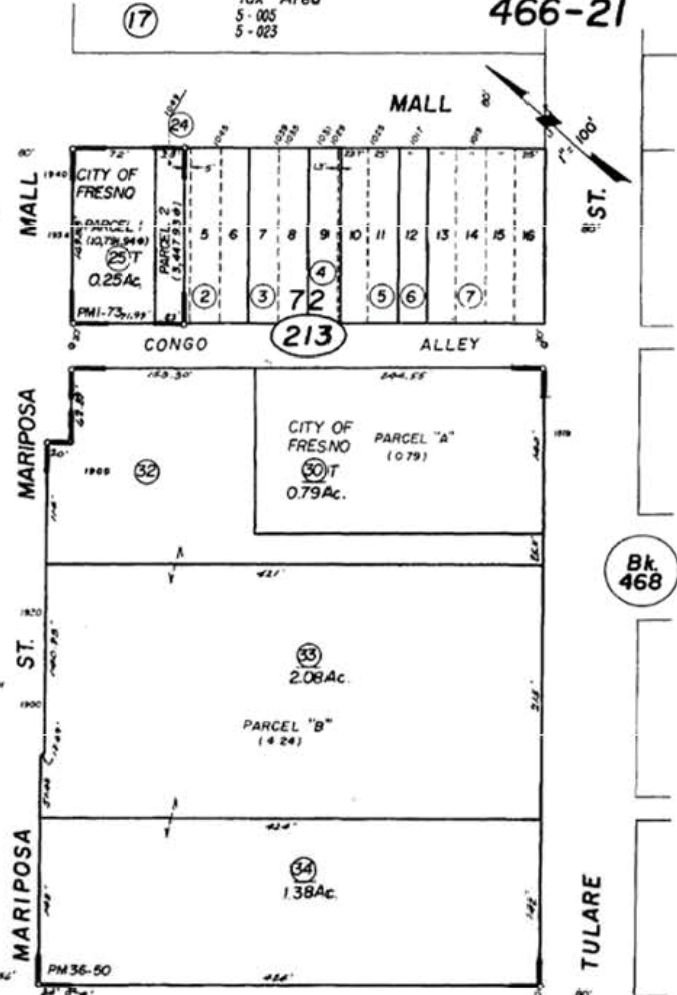

FRESNO CITY BLOCKS

(15)

— NOTE —

This map is for Assessment purposes only. It is not to be construed as portraying legal ownership or divisions of land for purposes of zoning or subdivision law.

FULTON

(20)

BROADWAY 0.18 AC. CITY OF FRESNO

H

SOUTHERN PACIFIC
Parcel Map No. 69 - 21 - Bk. 1, Pg. 73
Parcel Map No. 79 - 90 - Bk. 36, Pg. 50 & 51

1960

(26)

FRESNO

(215)

Bk 467

NOTE - R.A.C.F. = Redevelopment Agency of the City of Fresno

NOTE - Assessor's Block Numbers Shown in Ellipses. Assessor's Parcel Numbers Shown in Circles.

(17)

Tax Area
5 - 005
5 - 023

466-21

ST.

R. R. Assessor's Map Bk. 466 - Pg. 21
County of Fresno, Calif.

JUL 18 2013

PARCEL LOCATION MAP