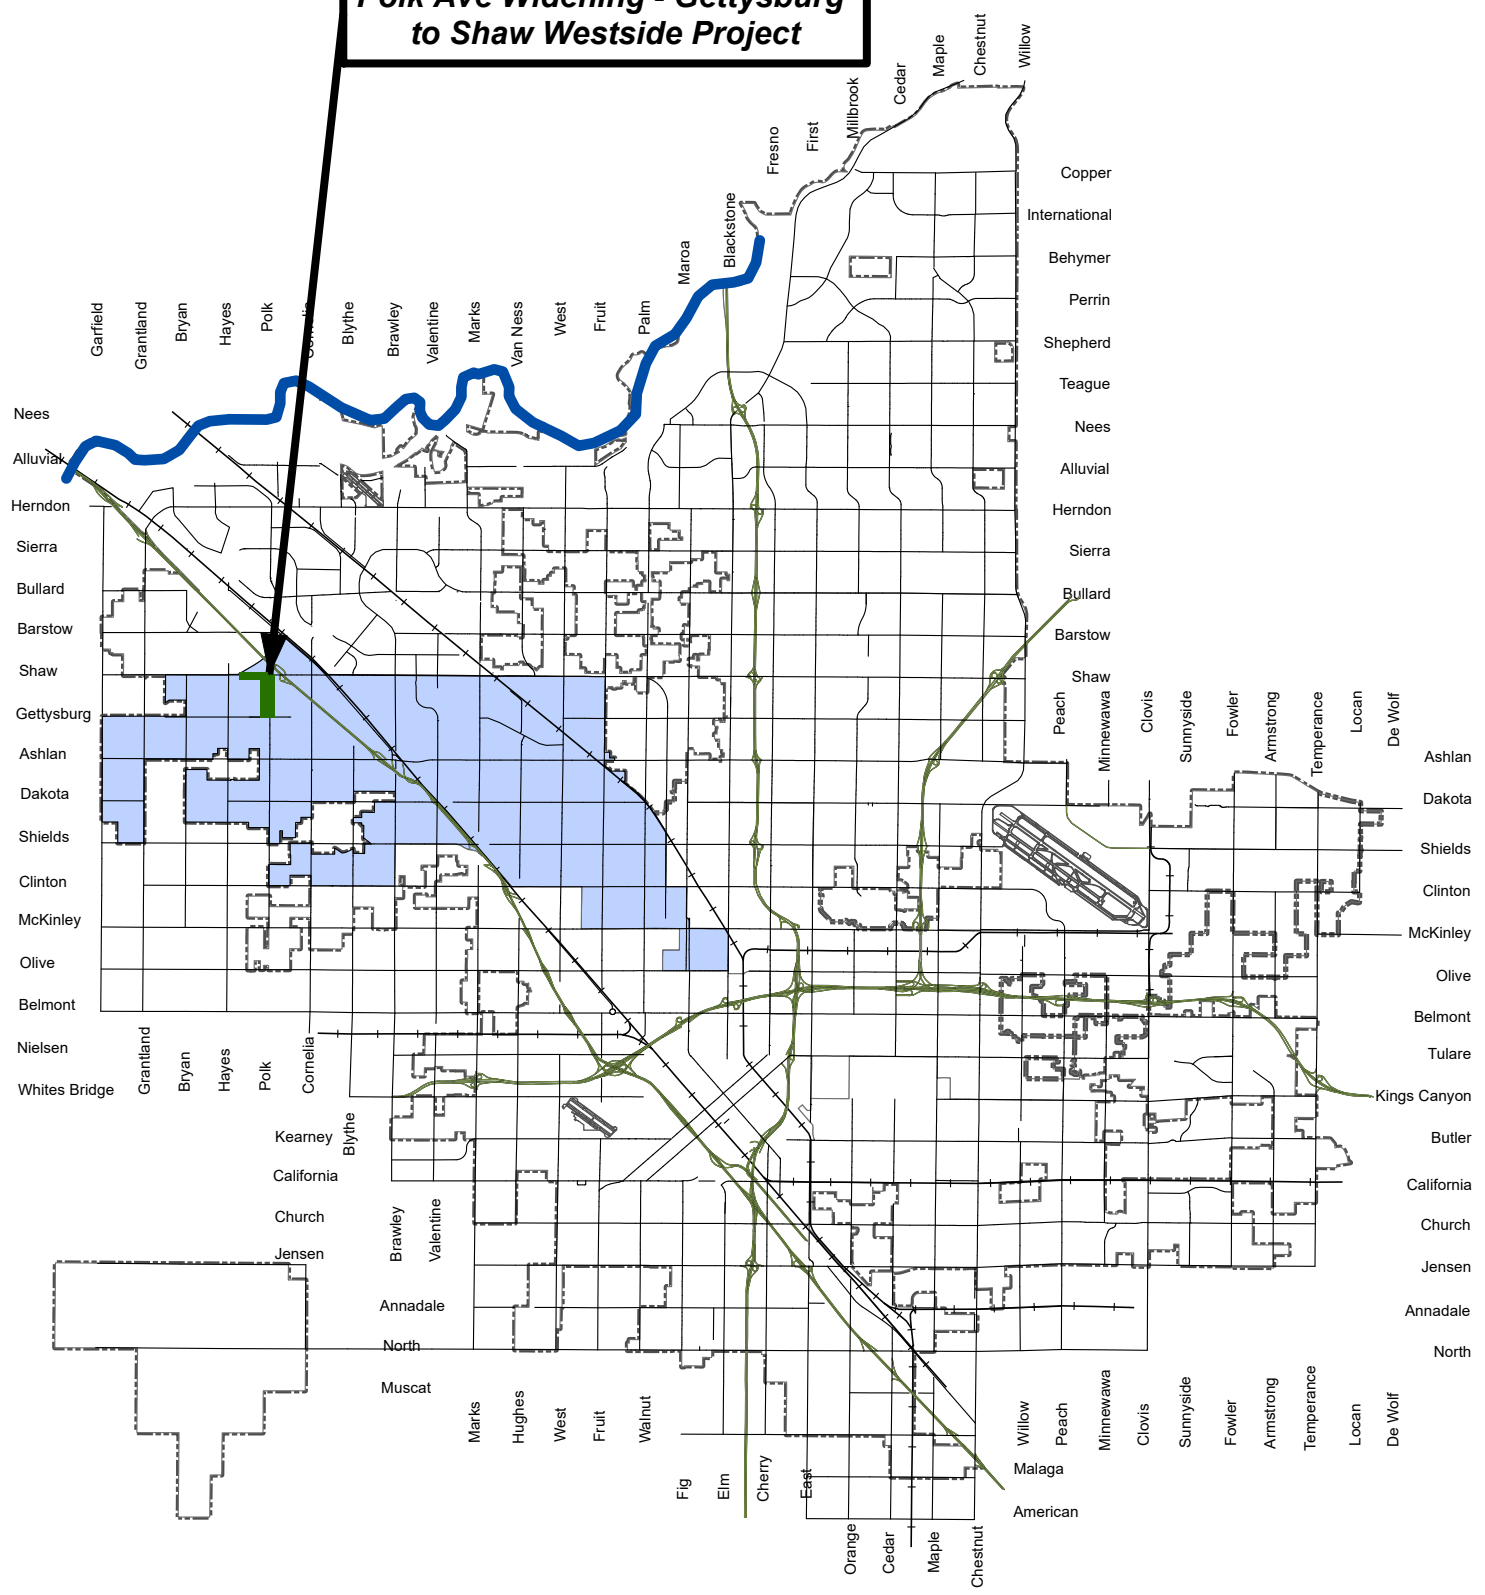

# Polk Ave Widening - Gettysburg to Shaw Westside Project

## VICINITY MAP

**Polk Ave Widening - Gettysburg to Shaw Westside Project**

**Project ID: PW00796**  
**Council District: 1**

- City Limits
- Council District