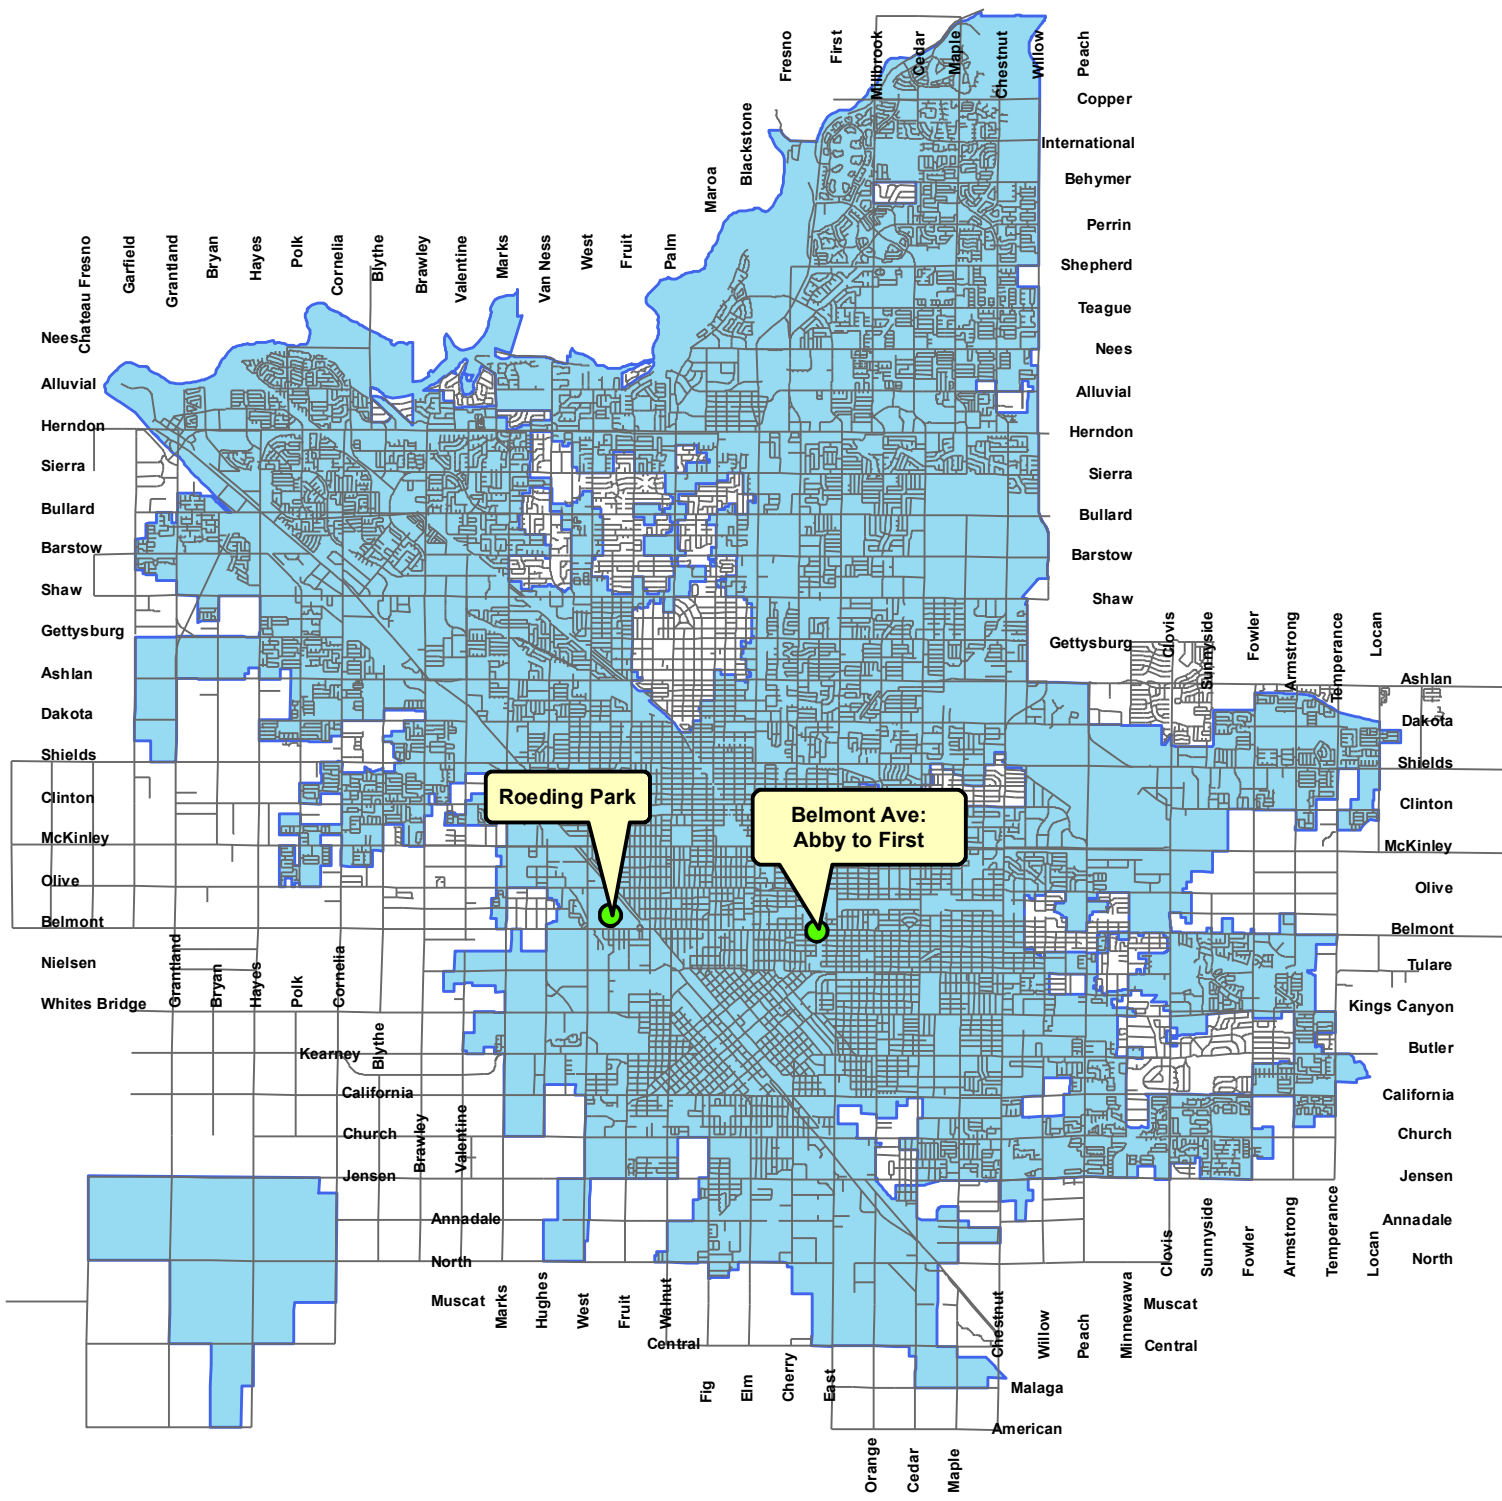

CITY OF FRESNO

Urban Greening Project Vicinity Map

Roeding Park

**Belmont Ave:
Abby to First**