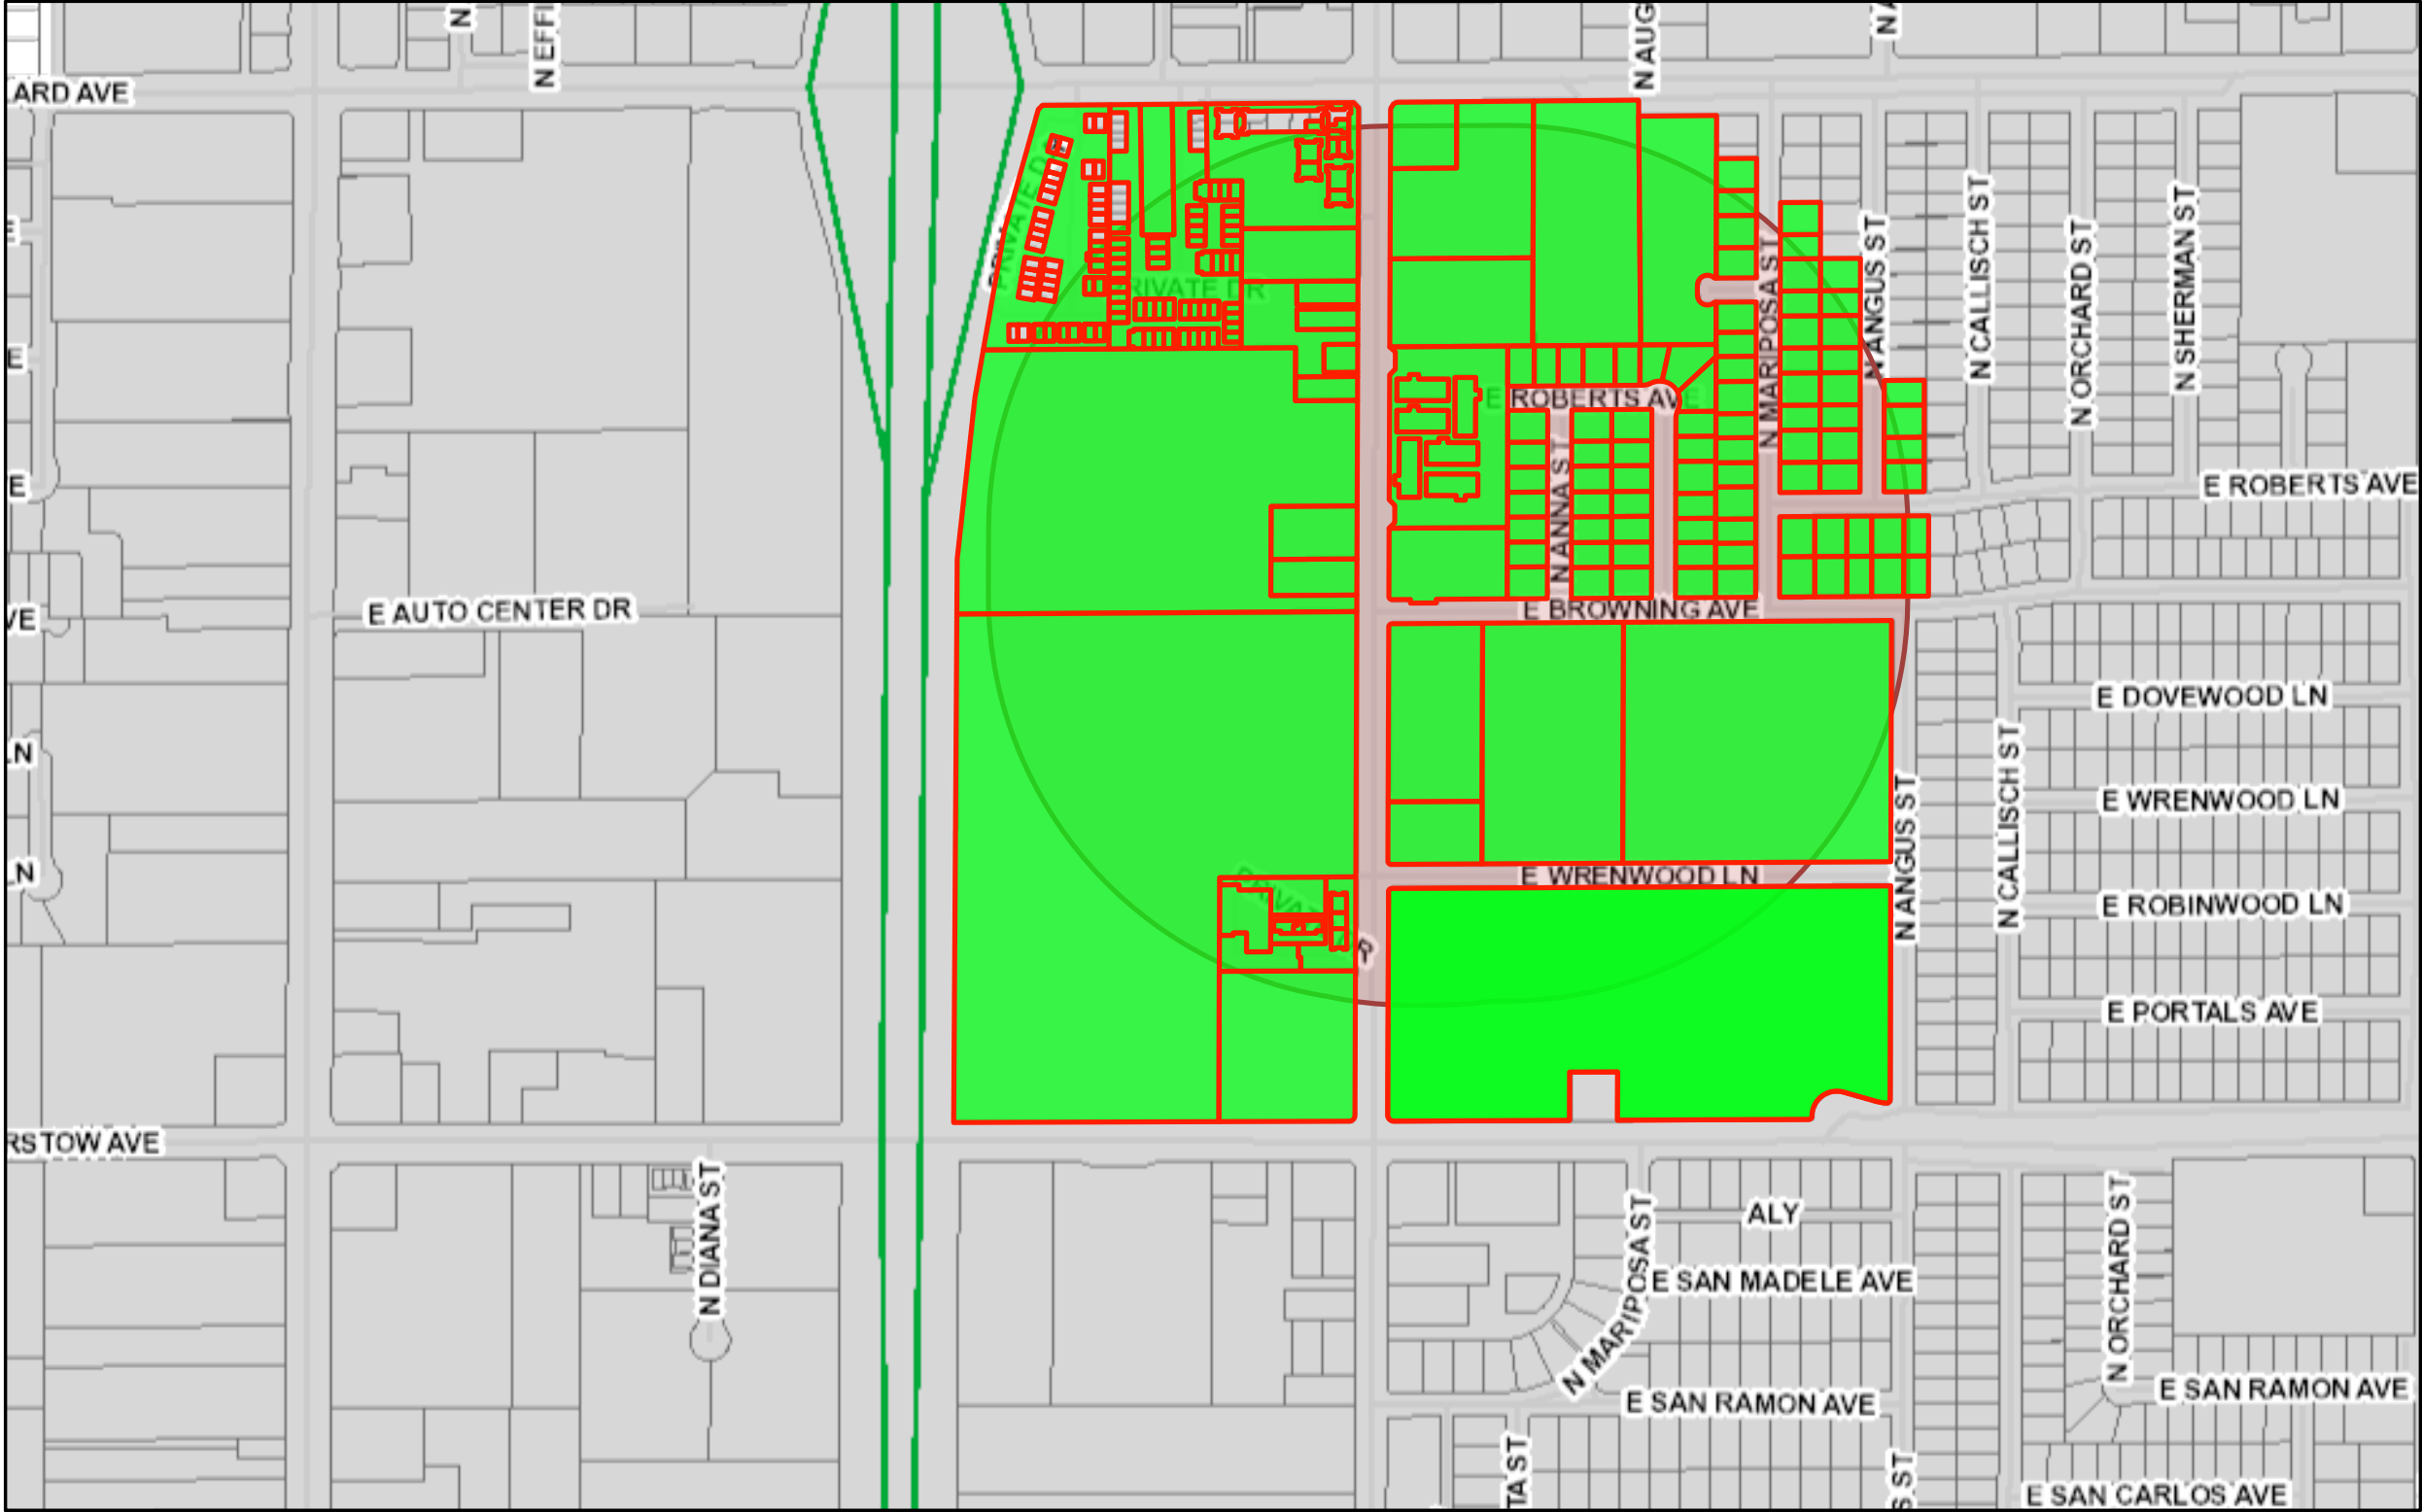

Noticing Map

8/20/2020 5:59:17 PM

Override 1 Override 1 Parcels