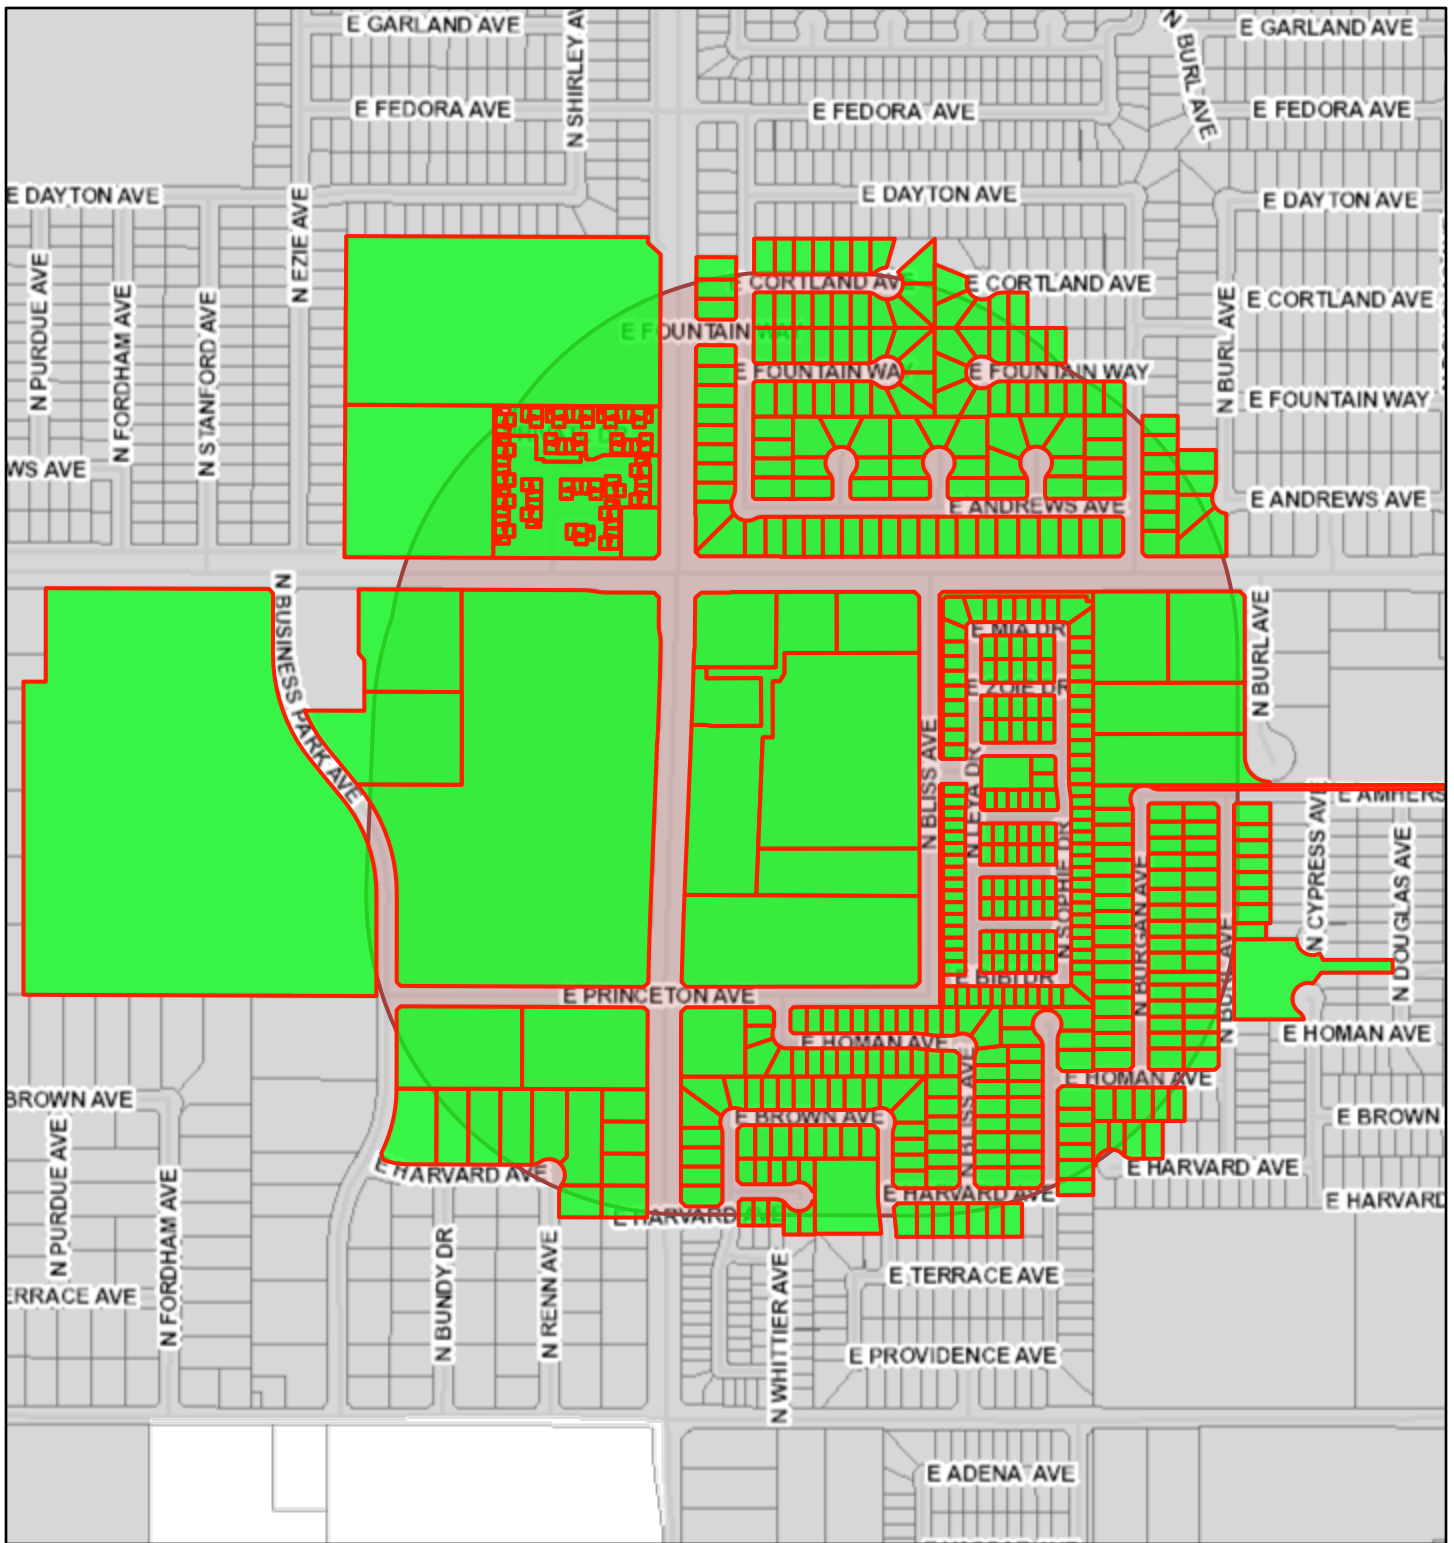

Exhibit H

Exhibit Map

8/25/2021, 2:02:34 PM

1:9,028

-  Override 1
-  Override 1