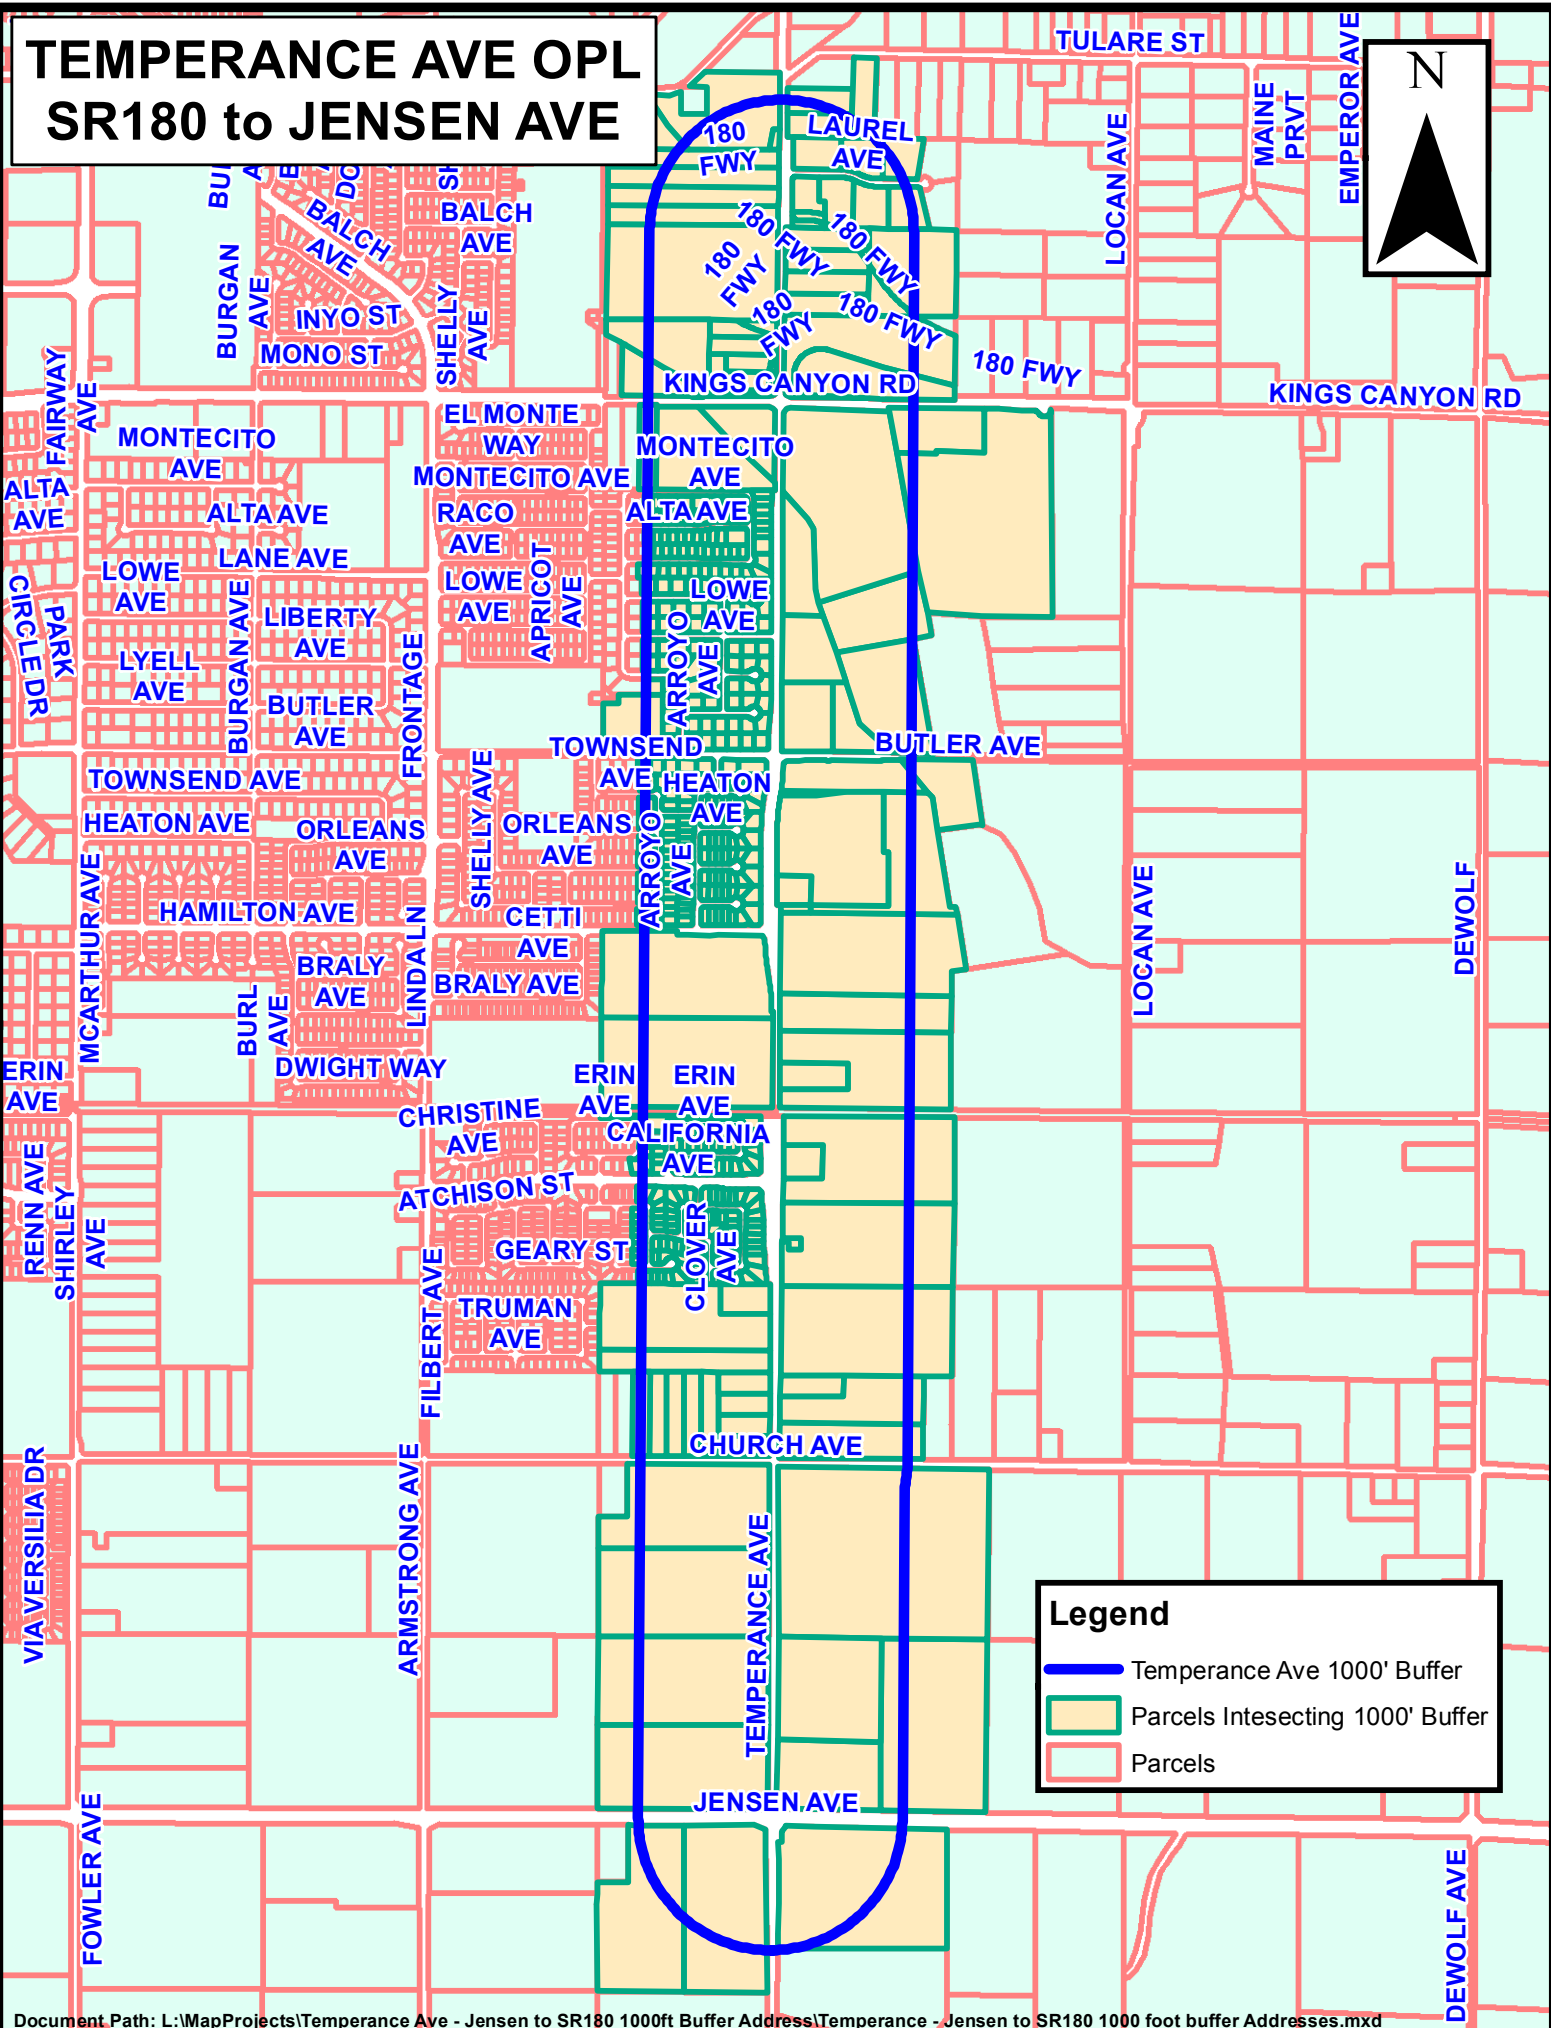

Exhibit "C"
Public Hearing Notice Mailing List Vicinity Map

TEMPERANCE AVE OPL SR180 to JENSEN AVE

Legend

-  Temperance Ave 1000' Buffer
-  Parcels Intesecting 1000' Buffer
-  Parcels