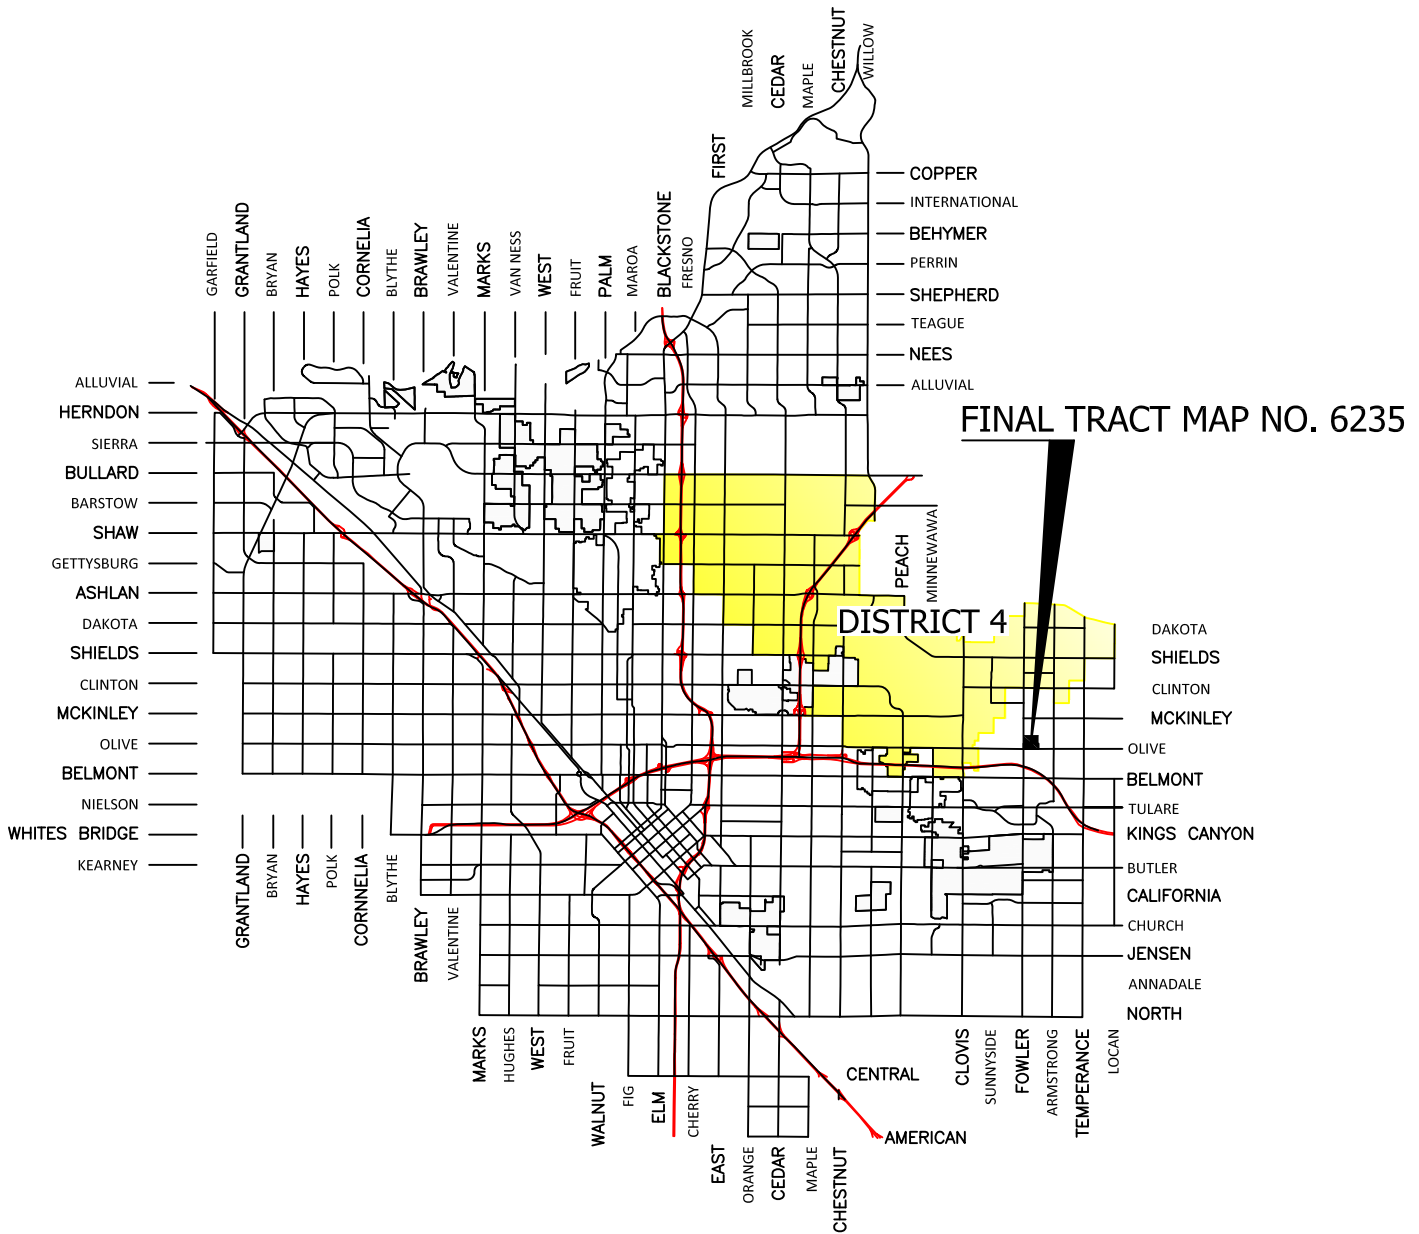

CITY OF
FRESNO
 PUBLIC WORKS DEPARTMENT
 TRAFFIC OPERATIONS AND PLANNING DIVISION

NOT TO SCALE
 August 20, 2020

LOCATION MAP
 FINAL TRACT MAP NO. 6235
 COMMUNITY FACILITIES DISTRICT NO. 11