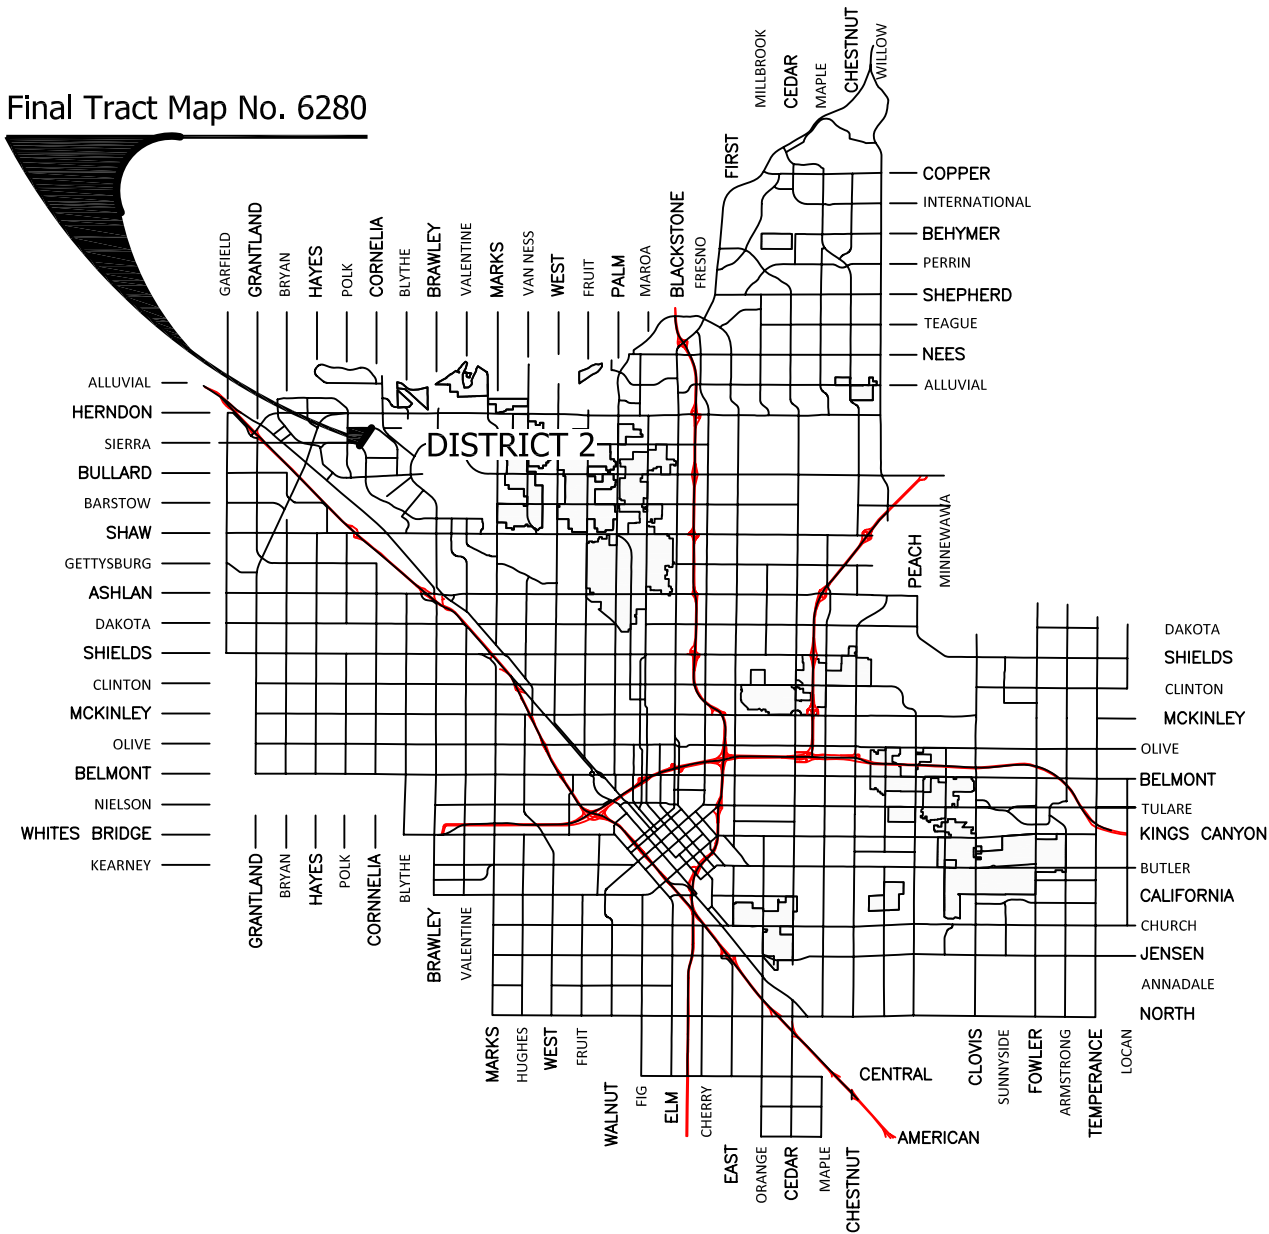

CITY OF
FRESNO
 PUBLIC WORKS DEPARTMENT
 TRAFFIC OPERATIONS AND PLANNING DIVISION

NOT TO SCALE
 September 14, 2020

Final Tract Map No. 6280

LOCATION MAP
 ANNEXATION NO. 115
 COMMUNITY FACILITIES DISTRICT NO. 11