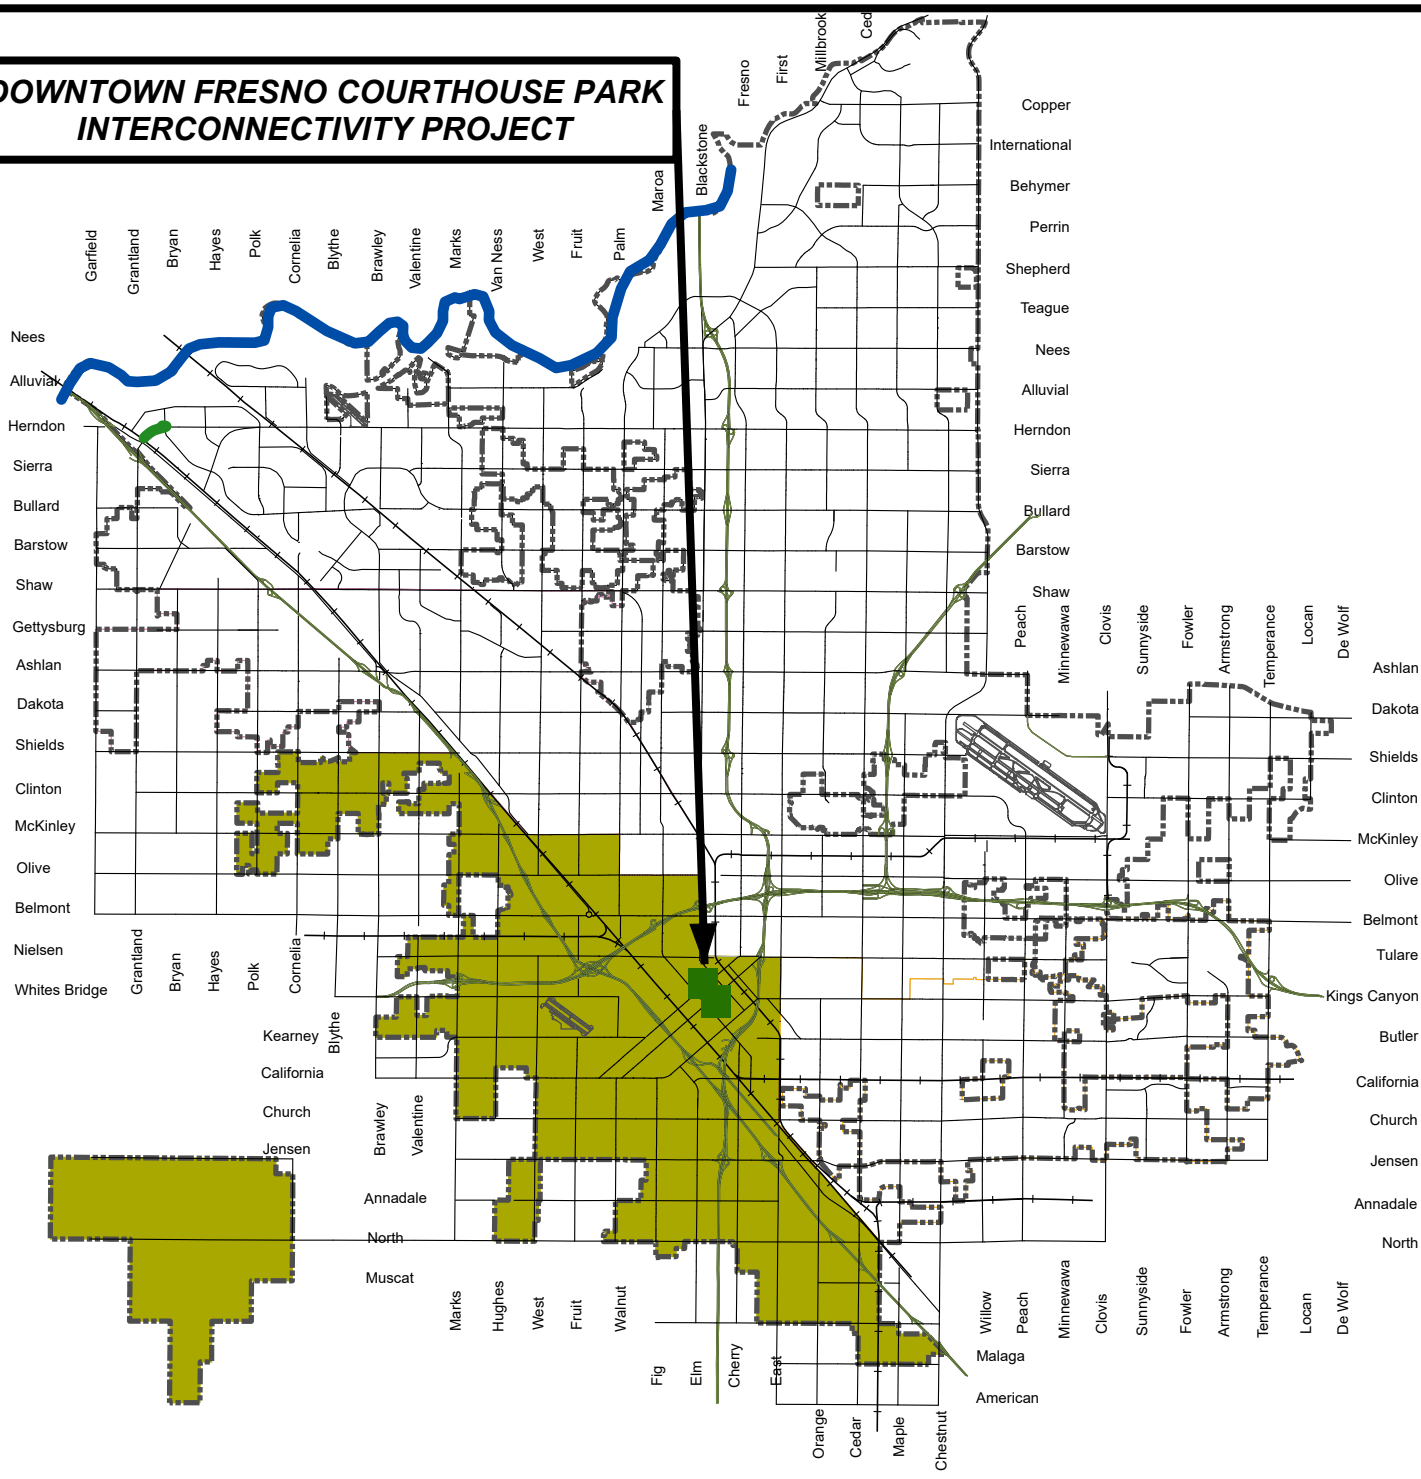

DOWNTOWN FRESNO COURTHOUSE PARK INTERCONNECTIVITY PROJECT

VICINITY MAP DOWNTOWN FRESNO COURTHOUSE PARK INTERCONNECTIVITY PROJECT PROJECT ID: PW00825

-  City Limits
-  Council District 3