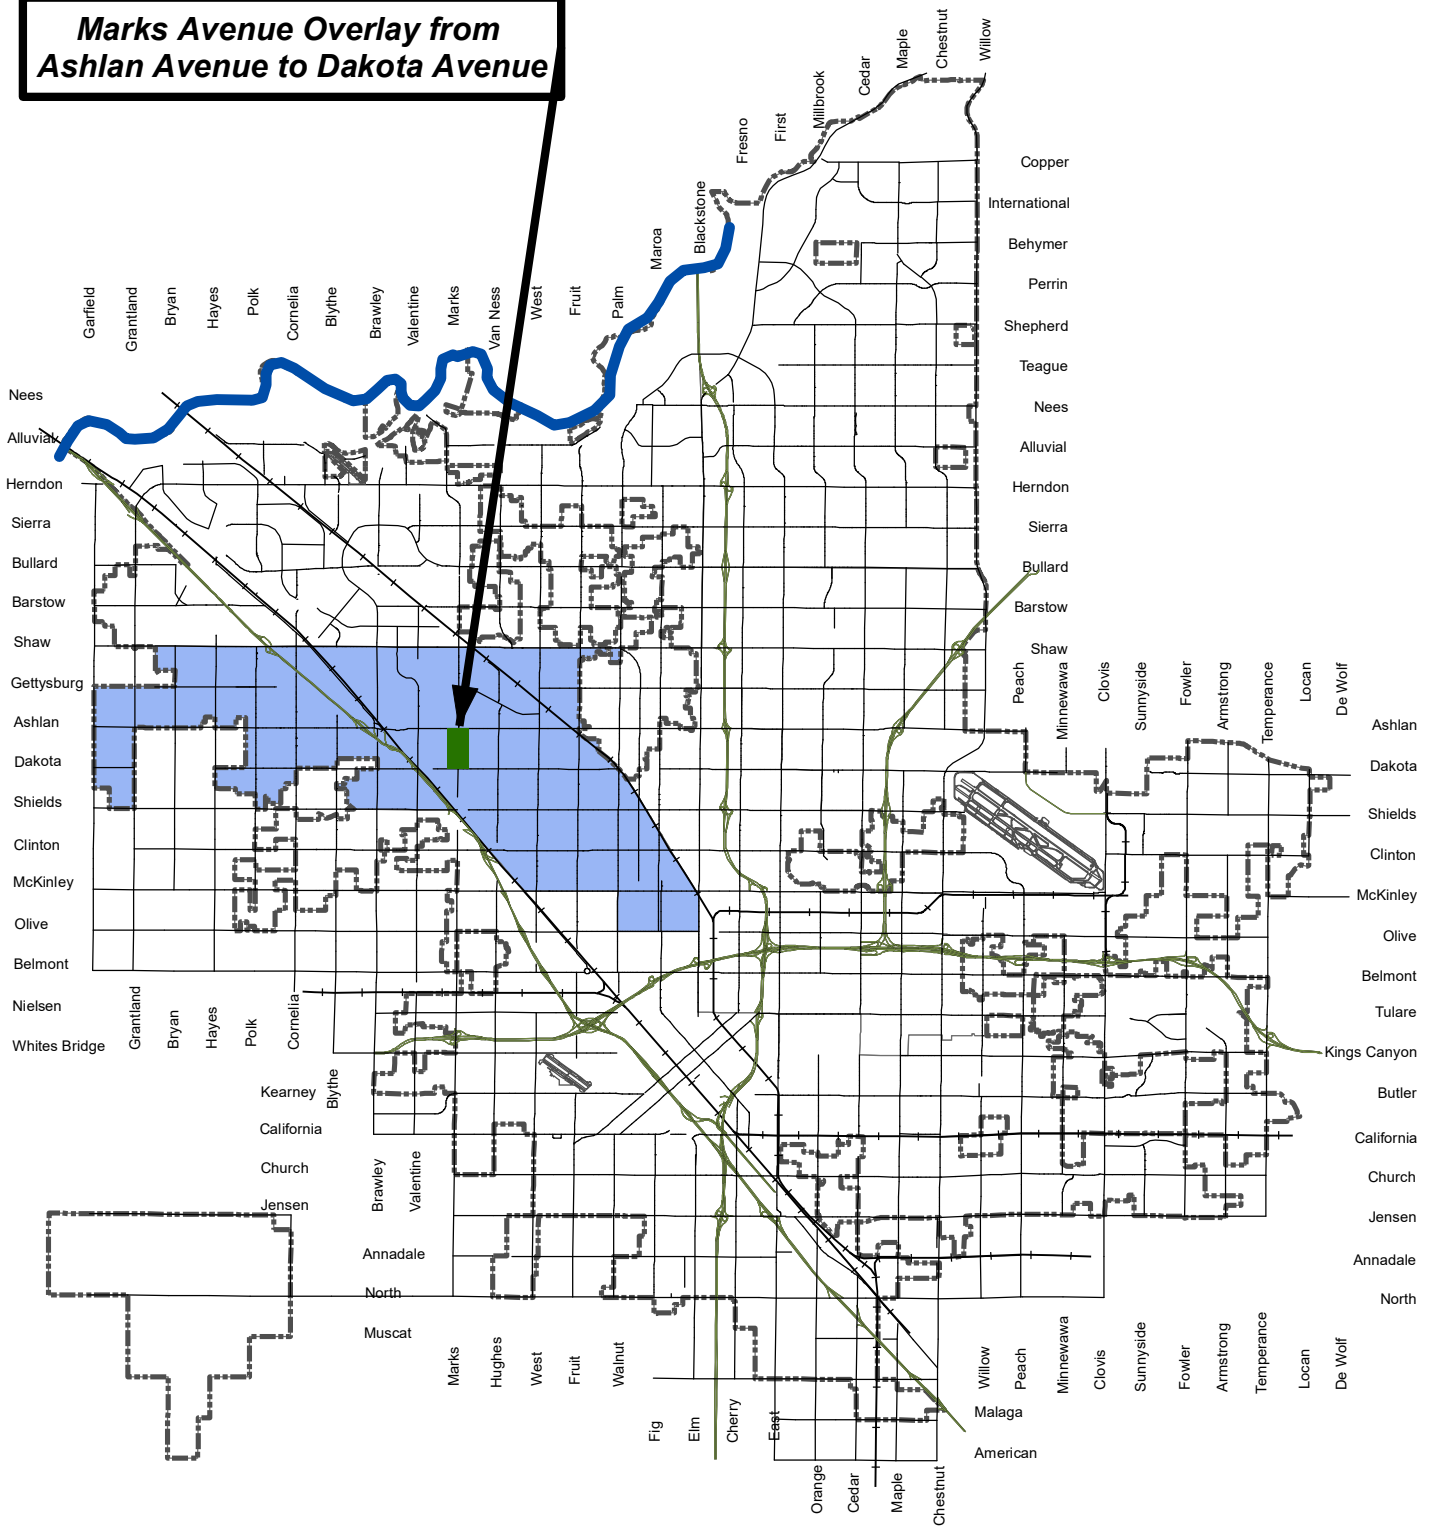

# Marks Avenue Overlay from Ashlan Avenue to Dakota Avenue

## VICINITY MAP

Marks Avenue Overlay from Ashlan Avenue to Dakota Avenue

Project ID: PW00834  
Council District: 1