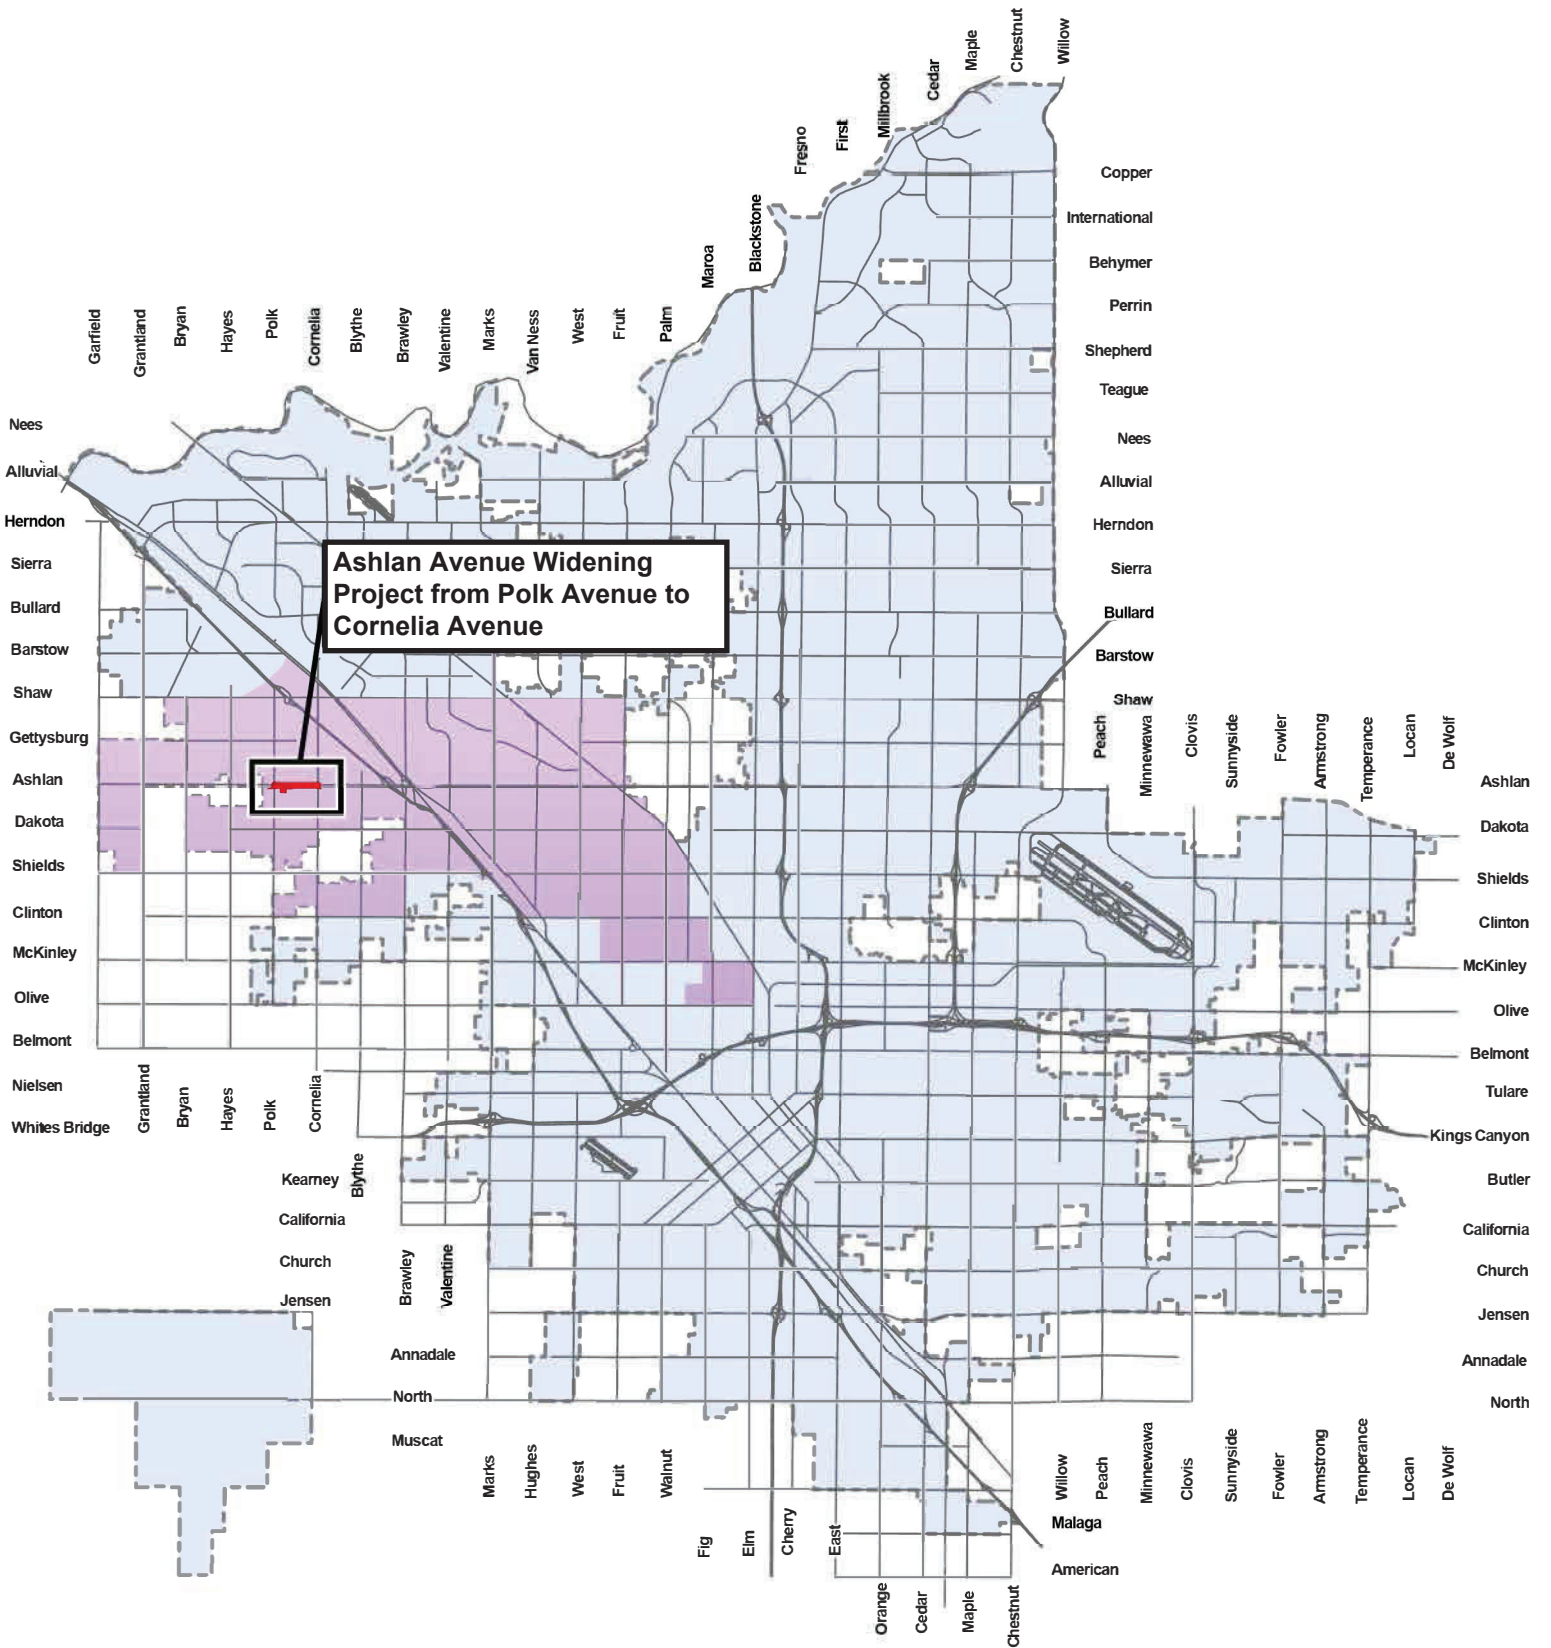

**Ashlan Avenue Widening
Project from Polk Avenue to
Cornelia Avenue**

VICINITY MAP
**Ashlan Avenue Widening
 Project from Polk Avenue to
 Cornelia Avenue**

- PW00891
- District 1
- City Limits

Project ID: PW00891
Council District: 1